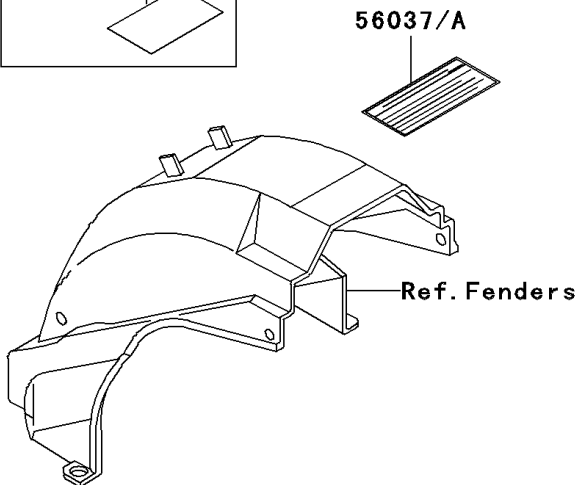

2006 Concours PARTS DIAGRAM

Labels

F2860

2006 Concours PARTS LIST

Labels

ITEM NAME	PART NUMBER	QUANTITY
LABEL-MANUAL,DAILY SAFETY (Ref # 56031)	56031-1482	1
LABEL-WARNING,AIR INTAKE (Ref # 56040A)	56040-1014	1
LABEL-WARNING,CARRIER PAYLOAD (Ref # 56040C)	56040-1179	1
LABEL-MANUAL,BATTERY VENT (Ref # 56031A)	56031-1483	1
LABEL-MANUAL,DAILY SAFETY (Ref # 56031B)	56031-1486	1
LABEL-MANUAL,BATTERY VENT (Ref # 56031C)	56031-1487	1
LABEL-MANUAL,BATTERY VENT (Ref # 56031D)	56031-1490	1
LABEL-MANUAL,OIL&OIL FILTER (Ref # 56033)	56033-0066	1
LABEL-MANUAL,OIL&OIL FILTER (Ref # 56033A)	56033-0067	1
LABEL-SPECIFICATION,TIRE&LOAD (Ref # 56037)	56037-1976	1
LABEL-SPECIFICATION,TIRE&LOAD (Ref # 56037A)	56037-1977	1
LABEL-WARNING,BREAK IN CAUTION (Ref # 56040)	56040-1007	1
LABEL-WARNING,EVAPO (Ref # 56040B)	56040-1121	1
LABEL-WARNING,CARRIER PAYLOAD (Ref # 56040D)	56040-1189	1
LABEL-WARNING,AIR INTAKE (Ref # 56040E)	56040-1255	1
LABEL-CERTIFICATION,EVAPO ROUT (Ref # 59461)	59461-1626	1