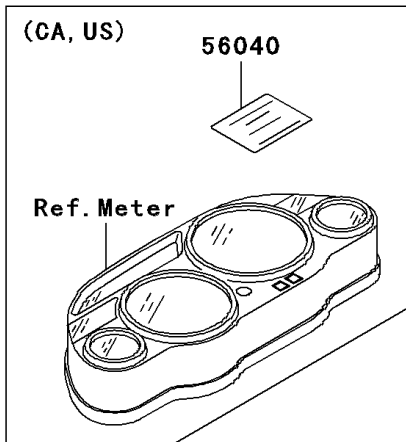

2006 Concours PARTS DIAGRAM

Labels

F2860

2006 Concours PARTS LIST

Labels

ITEM NAME	PART NUMBER	QUANTITY
LABEL-MANUAL,DAILY SAFETY (Ref # 56031)	56031-1482	1
LABEL-WARNING,AIR INTAKE (Ref # 56040A)	56040-1014	1
LABEL-WARNING,CARRIER PAYLOAD (Ref # 56040C)	56040-1179	1
LABEL-MANUAL,BATTERY VENT (Ref # 56031A)	56031-1483	1
LABEL-MANUAL,DAILY SAFETY (Ref # 56031B)	56031-1486	1
LABEL-MANUAL,BATTERY VENT (Ref # 56031C)	56031-1487	1
LABEL-MANUAL,BATTERY VENT (Ref # 56031D)	56031-1490	1
LABEL-MANUAL,OIL&OIL FILTER (Ref # 56033)	56033-0066	1
LABEL-MANUAL,OIL&OIL FILTER (Ref # 56033A)	56033-0067	1
LABEL-SPECIFICATION,TIRE&LOAD (Ref # 56037)	56037-1976	1
LABEL-SPECIFICATION,TIRE&LOAD (Ref # 56037A)	56037-1977	1
LABEL-WARNING,BREAK IN CAUTION (Ref # 56040)	56040-1007	1
LABEL-WARNING,EVAPO (Ref # 56040B)	56040-1121	1
LABEL-WARNING,CARRIER PAYLOAD (Ref # 56040D)	56040-1189	1
LABEL-WARNING,AIR INTAKE (Ref # 56040E)	56040-1255	1
LABEL-CERTIFICATION,EVAPO ROUT (Ref # 59461)	59461-1626	1