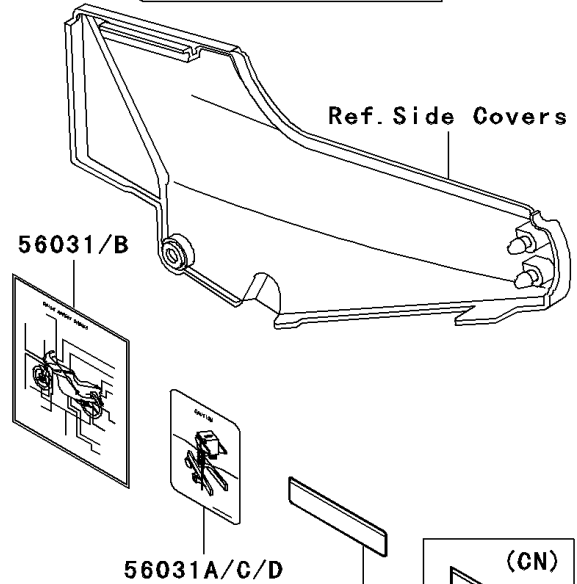

2006 Concours PARTS DIAGRAM

Labels

F2860

2006 Concours PARTS LIST

Labels

ITEM NAME	PART NUMBER	QUANTITY
LABEL-MANUAL,DAILY SAFETY (Ref # 56031)	56031-1482	1
LABEL-WARNING,AIR INTAKE (Ref # 56040A)	56040-1014	1
LABEL-WARNING,CARRIER PAYLOAD (Ref # 56040C)	56040-1179	1
LABEL-MANUAL,BATTERY VENT (Ref # 56031A)	56031-1483	1
LABEL-MANUAL,DAILY SAFETY (Ref # 56031B)	56031-1486	1
LABEL-MANUAL,BATTERY VENT (Ref # 56031C)	56031-1487	1
LABEL-MANUAL,BATTERY VENT (Ref # 56031D)	56031-1490	1
LABEL-MANUAL,OIL&OIL FILTER (Ref # 56033)	56033-0066	1
LABEL-MANUAL,OIL&OIL FILTER (Ref # 56033A)	56033-0067	1
LABEL-SPECIFICATION,TIRE&LOAD (Ref # 56037)	56037-1976	1
LABEL-SPECIFICATION,TIRE&LOAD (Ref # 56037A)	56037-1977	1
LABEL-WARNING,BREAK IN CAUTION (Ref # 56040)	56040-1007	1
LABEL-WARNING,EVAPO (Ref # 56040B)	56040-1121	1
LABEL-WARNING,CARRIER PAYLOAD (Ref # 56040D)	56040-1189	1
LABEL-WARNING,AIR INTAKE (Ref # 56040E)	56040-1255	1
LABEL-CERTIFICATION,EVAPO ROUT (Ref # 59461)	59461-1626	1