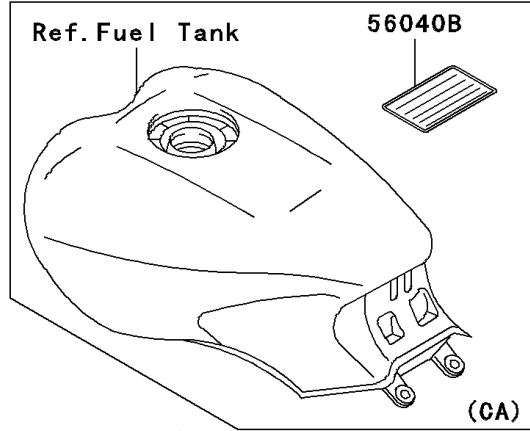

2006 Concours PARTS DIAGRAM

Labels

F2860

2006 Concours PARTS LIST

Labels

ITEM NAME	PART NUMBER	QUANTITY
LABEL-MANUAL,DAILY SAFETY (Ref # 56031)	56031-1482	1
LABEL-WARNING,AIR INTAKE (Ref # 56040A)	56040-1014	1
LABEL-WARNING,CARRIER PAYLOAD (Ref # 56040C)	56040-1179	1
LABEL-MANUAL,BATTERY VENT (Ref # 56031A)	56031-1483	1
LABEL-MANUAL,DAILY SAFETY (Ref # 56031B)	56031-1486	1
LABEL-MANUAL,BATTERY VENT (Ref # 56031C)	56031-1487	1
LABEL-MANUAL,BATTERY VENT (Ref # 56031D)	56031-1490	1
LABEL-MANUAL,OIL&OIL FILTER (Ref # 56033)	56033-0066	1
LABEL-MANUAL,OIL&OIL FILTER (Ref # 56033A)	56033-0067	1
LABEL-SPECIFICATION,TIRE&LOAD (Ref # 56037)	56037-1976	1
LABEL-SPECIFICATION,TIRE&LOAD (Ref # 56037A)	56037-1977	1
LABEL-WARNING,BREAK IN CAUTION (Ref # 56040)	56040-1007	1
LABEL-WARNING,EVAPO (Ref # 56040B)	56040-1121	1
LABEL-WARNING,CARRIER PAYLOAD (Ref # 56040D)	56040-1189	1
LABEL-WARNING,AIR INTAKE (Ref # 56040E)	56040-1255	1
LABEL-CERTIFICATION,EVAPO ROUT (Ref # 59461)	59461-1626	1