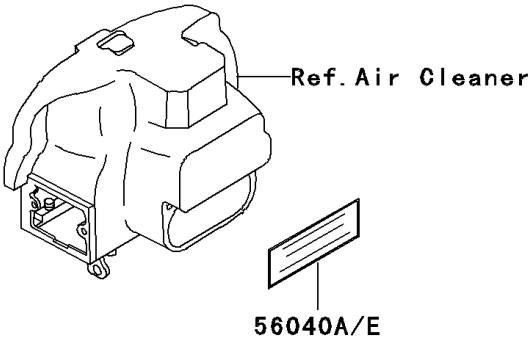

2006 Concours PARTS DIAGRAM

Labels

F2860

2006 Concours PARTS LIST

Labels

ITEM NAME	PART NUMBER	QUANTITY
LABEL-MANUAL,DAILY SAFETY (Ref # 56031)	56031-1482	1
LABEL-WARNING,AIR INTAKE (Ref # 56040A)	56040-1014	1
LABEL-WARNING,CARRIER PAYLOAD (Ref # 56040C)	56040-1179	1
LABEL-MANUAL,BATTERY VENT (Ref # 56031A)	56031-1483	1
LABEL-MANUAL,DAILY SAFETY (Ref # 56031B)	56031-1486	1
LABEL-MANUAL,BATTERY VENT (Ref # 56031C)	56031-1487	1
LABEL-MANUAL,BATTERY VENT (Ref # 56031D)	56031-1490	1
LABEL-MANUAL,OIL&OIL FILTER (Ref # 56033)	56033-0066	1
LABEL-MANUAL,OIL&OIL FILTER (Ref # 56033A)	56033-0067	1
LABEL-SPECIFICATION,TIRE&LOAD (Ref # 56037)	56037-1976	1
LABEL-SPECIFICATION,TIRE&LOAD (Ref # 56037A)	56037-1977	1
LABEL-WARNING,BREAK IN CAUTION (Ref # 56040)	56040-1007	1
LABEL-WARNING,EVAPO (Ref # 56040B)	56040-1121	1
LABEL-WARNING,CARRIER PAYLOAD (Ref # 56040D)	56040-1189	1
LABEL-WARNING,AIR INTAKE (Ref # 56040E)	56040-1255	1
LABEL-CERTIFICATION,EVAPO ROUT (Ref # 59461)	59461-1626	1