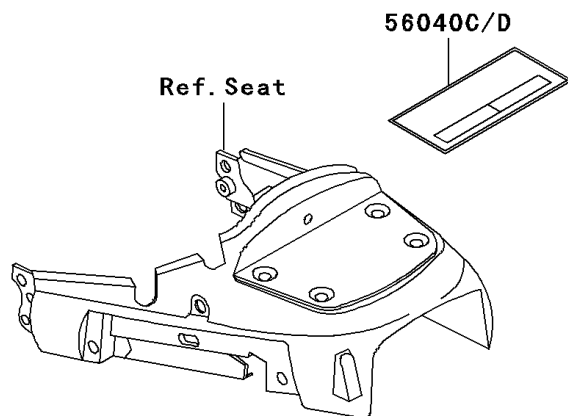

2006 Concours PARTS DIAGRAM

Labels

F2860

2006 Concours PARTS LIST

Labels

ITEM NAME	PART NUMBER	QUANTITY
LABEL-MANUAL,DAILY SAFETY (Ref # 56031)	56031-1482	1
LABEL-WARNING,AIR INTAKE (Ref # 56040A)	56040-1014	1
LABEL-WARNING,CARRIER PAYLOAD (Ref # 56040C)	56040-1179	1
LABEL-MANUAL,BATTERY VENT (Ref # 56031A)	56031-1483	1
LABEL-MANUAL,DAILY SAFETY (Ref # 56031B)	56031-1486	1
LABEL-MANUAL,BATTERY VENT (Ref # 56031C)	56031-1487	1
LABEL-MANUAL,BATTERY VENT (Ref # 56031D)	56031-1490	1
LABEL-MANUAL,OIL&OIL FILTER (Ref # 56033)	56033-0066	1
LABEL-MANUAL,OIL&OIL FILTER (Ref # 56033A)	56033-0067	1
LABEL-SPECIFICATION,TIRE&LOAD (Ref # 56037)	56037-1976	1
LABEL-SPECIFICATION,TIRE&LOAD (Ref # 56037A)	56037-1977	1
LABEL-WARNING,BREAK IN CAUTION (Ref # 56040)	56040-1007	1
LABEL-WARNING,EVAPO (Ref # 56040B)	56040-1121	1
LABEL-WARNING,CARRIER PAYLOAD (Ref # 56040D)	56040-1189	1
LABEL-WARNING,AIR INTAKE (Ref # 56040E)	56040-1255	1
LABEL-CERTIFICATION,EVAPO ROUT (Ref # 59461)	59461-1626	1