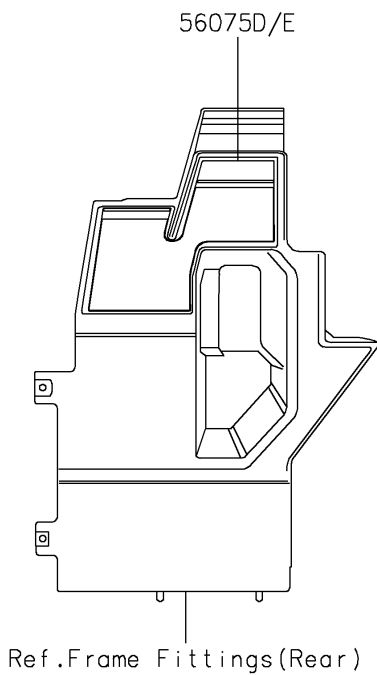

2022 MULE PRO-DX™ EPS DIESEL PARTS DIAGRAM

Decals(Green)

F2861A

2022 MULE PRO-DX™ EPS DIESEL PARTS LIST

Decals(Green)

ITEM NAME	PART NUMBER	QUANTITY
MARK,FR FENDER,MULE PRO-DX (Ref # 56054)	56054-1963	2
PATTERN,FR FENDER,LH,EPS (Ref # 56075)	56075-0624	1
PATTERN,FR FENDER,RH,EPS (Ref # 56075A)	56075-0625	1
PATTERN,SIDE GUARD,LH,FR (Ref # 56075B)	56075-0626	1
PATTERN,SIDE GUARD,RH,FR (Ref # 56075C)	56075-0627	1
PATTERN,CARRIER,LH,FR (Ref # 56075D)	56075-0734	1
PATTERN,CARRIER,RH,FR (Ref # 56075E)	56075-0735	1
PATTERN,RR CARRIER,LH (Ref # 56075F)	56075-1383	1
PATTERN,RR CARRIER,RH (Ref # 56075G)	56075-1384	1