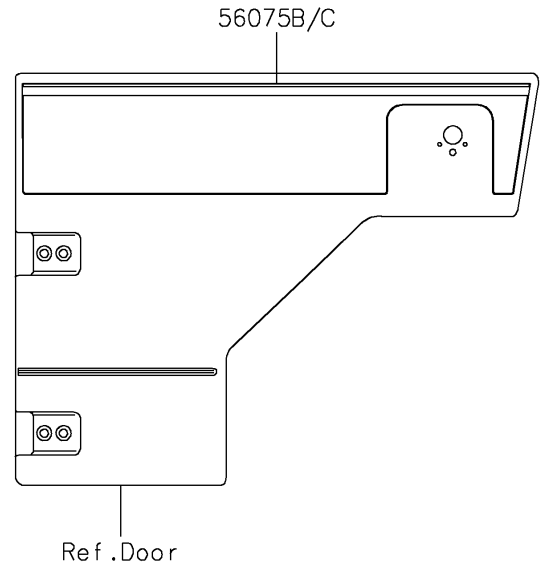

2022 MULE PRO-DX™ EPS DIESEL PARTS DIAGRAM

Decals(Green)

F2861A

2022 MULE PRO-DX™ EPS DIESEL PARTS LIST

Decals(Green)

ITEM NAME	PART NUMBER	QUANTITY
MARK,FR FENDER,MULE PRO-DX (Ref # 56054)	56054-1963	2
PATTERN,FR FENDER,LH,EPS (Ref # 56075)	56075-0624	1
PATTERN,FR FENDER,RH,EPS (Ref # 56075A)	56075-0625	1
PATTERN,SIDE GUARD,LH,FR (Ref # 56075B)	56075-0626	1
PATTERN,SIDE GUARD,RH,FR (Ref # 56075C)	56075-0627	1
PATTERN,CARRIER,LH,FR (Ref # 56075D)	56075-0734	1
PATTERN,CARRIER,RH,FR (Ref # 56075E)	56075-0735	1
PATTERN,RR CARRIER,LH (Ref # 56075F)	56075-1383	1
PATTERN,RR CARRIER,RH (Ref # 56075G)	56075-1384	1