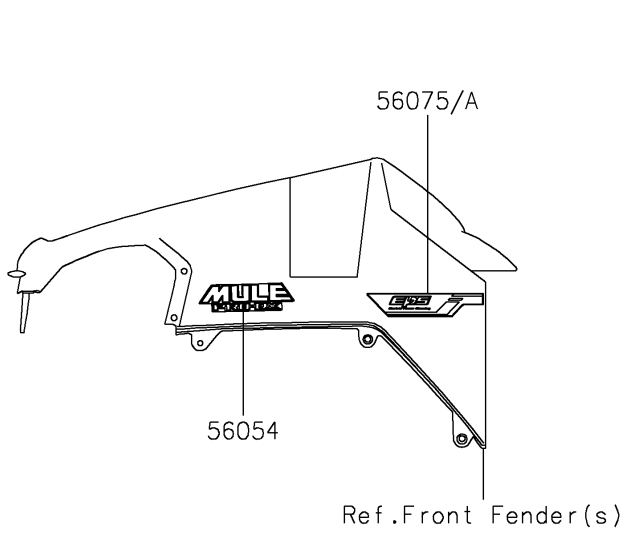

2022 MULE PRO-DX™ EPS DIESEL PARTS DIAGRAM

Decals(Green)

F2861A

2022 MULE PRO-DX™ EPS DIESEL PARTS LIST

Decals(Green)

ITEM NAME	PART NUMBER	QUANTITY
MARK,FR FENDER,MULE PRO-DX (Ref # 56054)	56054-1963	2
PATTERN,FR FENDER,LH,EPS (Ref # 56075)	56075-0624	1
PATTERN,FR FENDER,RH,EPS (Ref # 56075A)	56075-0625	1
PATTERN,SIDE GUARD,LH,FR (Ref # 56075B)	56075-0626	1
PATTERN,SIDE GUARD,RH,FR (Ref # 56075C)	56075-0627	1
PATTERN,CARRIER,LH,FR (Ref # 56075D)	56075-0734	1
PATTERN,CARRIER,RH,FR (Ref # 56075E)	56075-0735	1
PATTERN,RR CARRIER,LH (Ref # 56075F)	56075-1383	1
PATTERN,RR CARRIER,RH (Ref # 56075G)	56075-1384	1