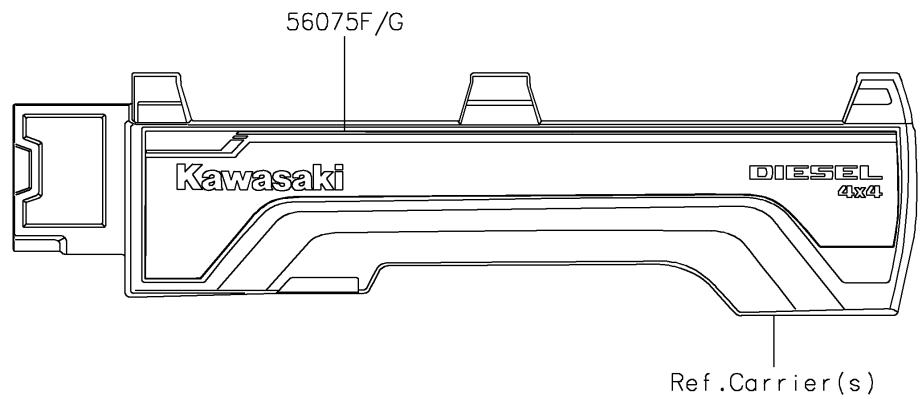

2022 MULE PRO-DX™ EPS DIESEL PARTS DIAGRAM

Decals(Green)

F2861A

2022 MULE PRO-DX™ EPS DIESEL PARTS LIST

Decals(Green)

ITEM NAME	PART NUMBER	QUANTITY
MARK,FR FENDER,MULE PRO-DX (Ref # 56054)	56054-1963	2
PATTERN,FR FENDER,LH,EPS (Ref # 56075)	56075-0624	1
PATTERN,FR FENDER,RH,EPS (Ref # 56075A)	56075-0625	1
PATTERN,SIDE GUARD,LH,FR (Ref # 56075B)	56075-0626	1
PATTERN,SIDE GUARD,RH,FR (Ref # 56075C)	56075-0627	1
PATTERN,CARRIER,LH,FR (Ref # 56075D)	56075-0734	1
PATTERN,CARRIER,RH,FR (Ref # 56075E)	56075-0735	1
PATTERN,RR CARRIER,LH (Ref # 56075F)	56075-1383	1
PATTERN,RR CARRIER,RH (Ref # 56075G)	56075-1384	1