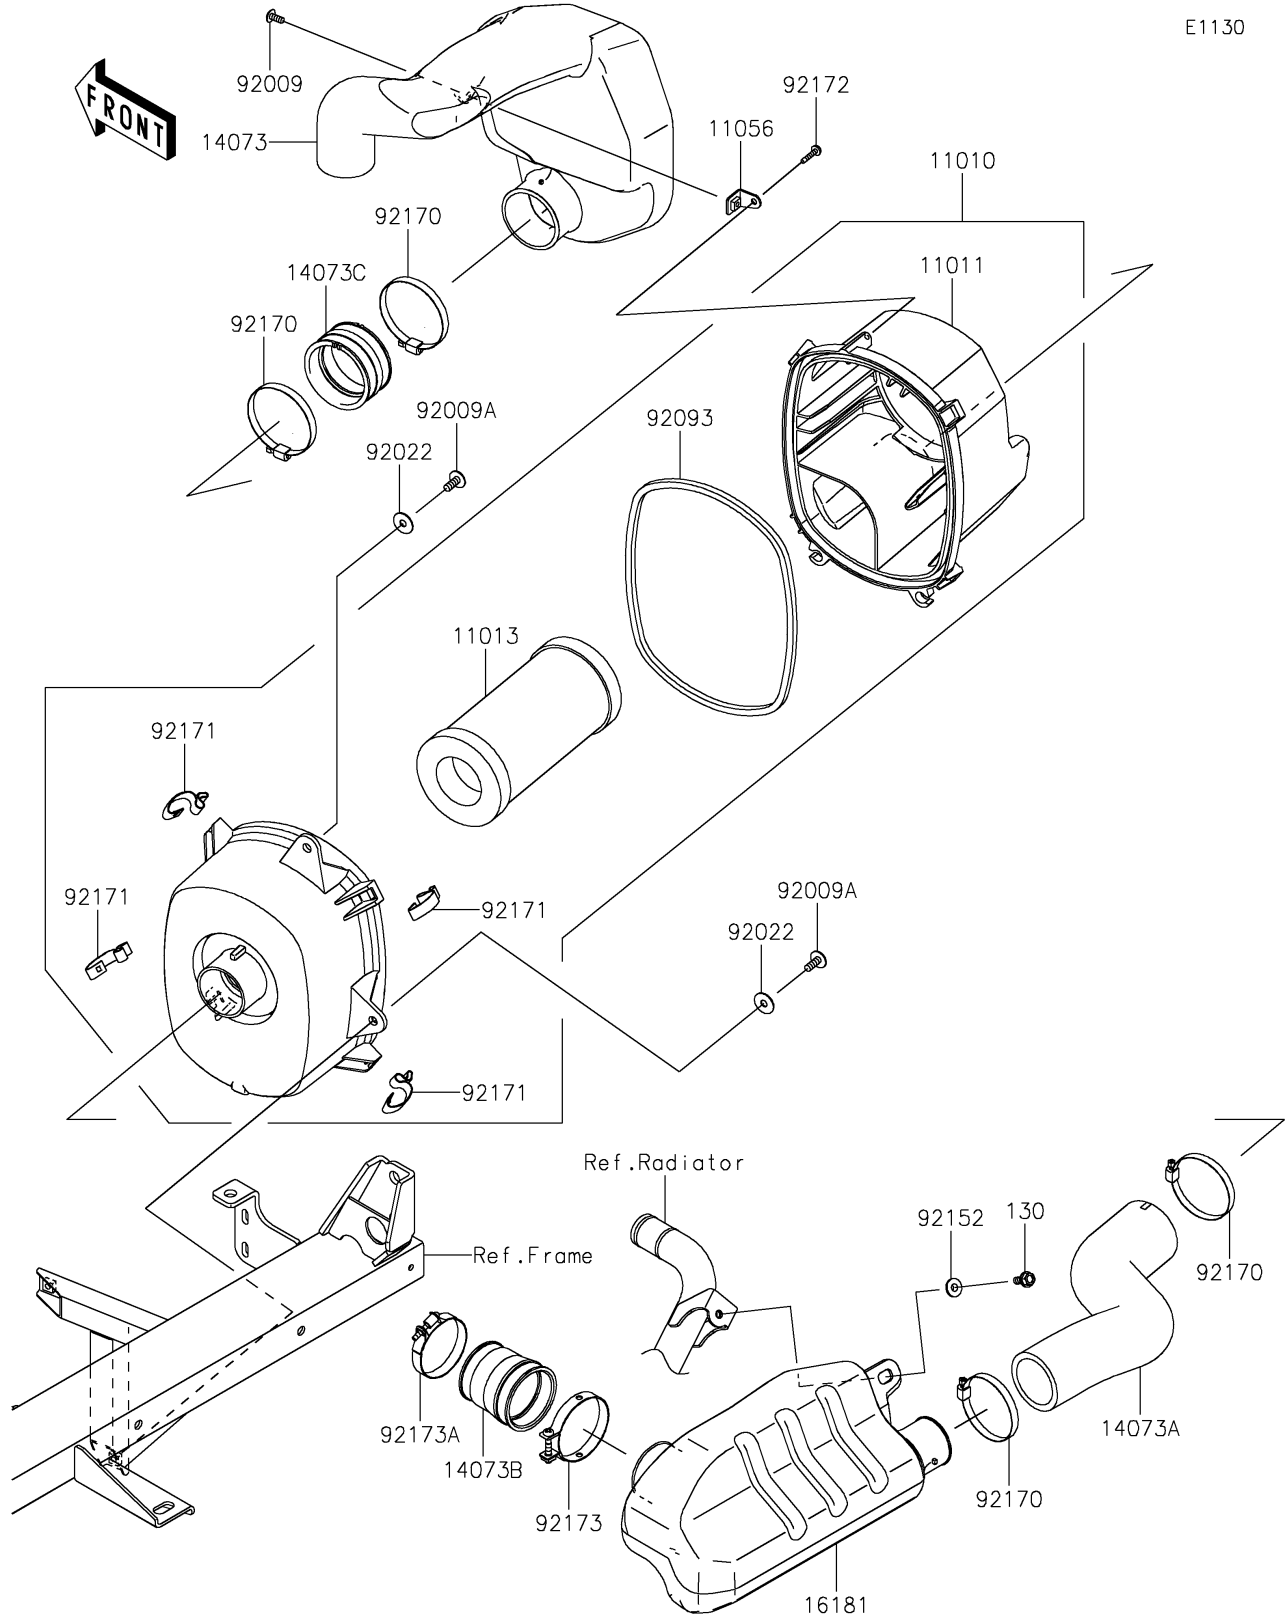

2022 MULE PRO-DXT™ EPS DIESEL PARTS DIAGRAM

Air Cleaner

E1130

2022 MULE PRO-DXT™ EPS DIESEL PARTS LIST

Air Cleaner

ITEM NAME	PART NUMBER	QUANTITY
FILTER-ASSY-AIR (Ref # 11010)	11010-0979	1
CASE-AIR FILTER,UPP (Ref # 11011)	11011-0857	1
ELEMENT-AIR FILTER (Ref # 11013)	11013-1290	1
BRACKET,AIR FILTER (Ref # 11056)	11056-3734	1
DUCT,INTAKE (Ref # 14073)	14073-0815	1
DUCT,AIR CLEANER-RESONATOR (Ref # 14073A)	14073-0816	1
DUCT,FUNNEL (Ref # 14073B)	14073-0817	1
DUCT,JOINT (Ref # 14073C)	14073-1775	1
TANK-RESONATOR (Ref # 16181)	16181-0018	1
SCREW,5X12 (Ref # 92009)	92009-1154	1
SCREW,6X16 (Ref # 92009A)	92009-1621	2
WASHER,PLAIN,6.5X20X1 (Ref # 92022)	92022-165	2
SEAL,AIR FILTER (Ref # 92093)	92093-0607	1
COLLAR,6.5X10X5.6 (Ref # 92152)	92152-0445	1
CLAMP (Ref # 92170)	92170-1764	4
CLAMP (Ref # 92171)	92171-0225	4
SCREW,TAPPING,5X20 (Ref # 92172)	92172-0009	1
CLAMP (Ref # 92173)	92173-1536	1
CLAMP (Ref # 92173A)	92173-1537	1
BOLT-FLANGED,6X14 (Ref # 130)	130BA0614	1