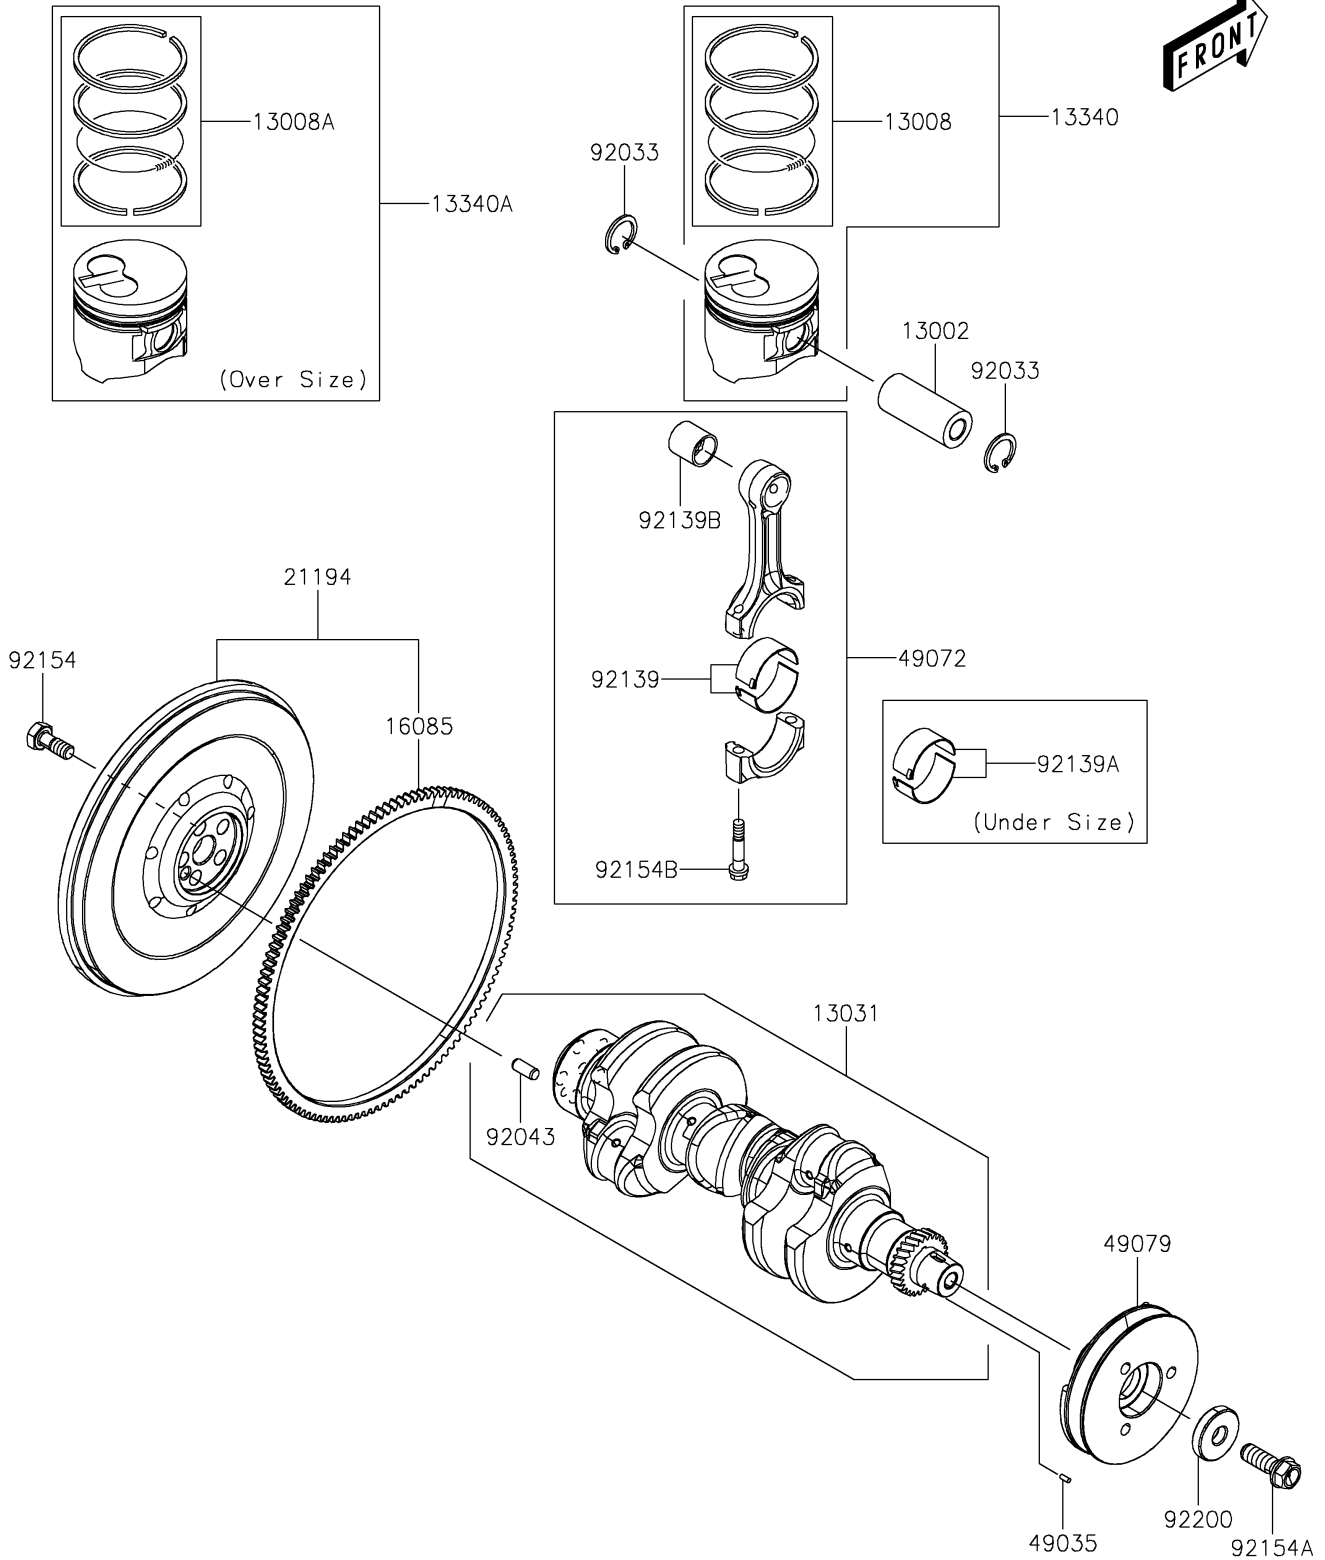

# 2022 MULE PRO-DXT™ EPS DIESEL PARTS DIAGRAM

Crankshaft/Piston(s)

E1320

## 2022 MULE PRO-DXT™ EPS DIESEL PARTS LIST

### Crankshaft/Piston(s)

ITEM NAME	PART NUMBER	QUANTITY
PIN-PISTON (Ref # 13002)	13002-0047	3
RING-SET-PISTON,STD (Ref # 13008)	13008-0563	3
RING-SET-PISTON,O/S,0.25 (Ref # 13008A)	13008-0566	AR
CRANKSHAFT-COMP (Ref # 13031)	13031-0841	1
PISTON-ASSY-ENGINE,STD (Ref # 13340)	13340-0004	3
PISTON-ASSY-ENGINE,O/S,0.25 (Ref # 13340A)	13340-0005	AR
GEAR,RING (Ref # 16085)	16085-0655	1
FLYWHEEL-COMP (Ref # 21194)	21194-0037	1
PIN-SPRING (Ref # 49035)	49035-0017	1
ROD-COMP-CONNECTING (Ref # 49072)	49072-0001	3
PULLEY-BELT (Ref # 49079)	49079-0026	1
RING-SNAP (Ref # 92033)	92033-0774	6
PIN,8X16 (Ref # 92043)	92043-0886	1
BUSHING,STD (Ref # 92139)	92139-0860	3
BUSHING,U/S,0.25 (Ref # 92139A)	92139-0864	AR
BUSHING,PISTON PIN (Ref # 92139B)	92139-0865	3
BOLT,FLYWHEEL (Ref # 92154)	92154-1992	5
BOLT,FLANGED (Ref # 92154A)	92154-1993	1
BOLT,CONNECTING ROD (Ref # 92154B)	92154-1994	6
WASHER (Ref # 92200)	92200-1807	1