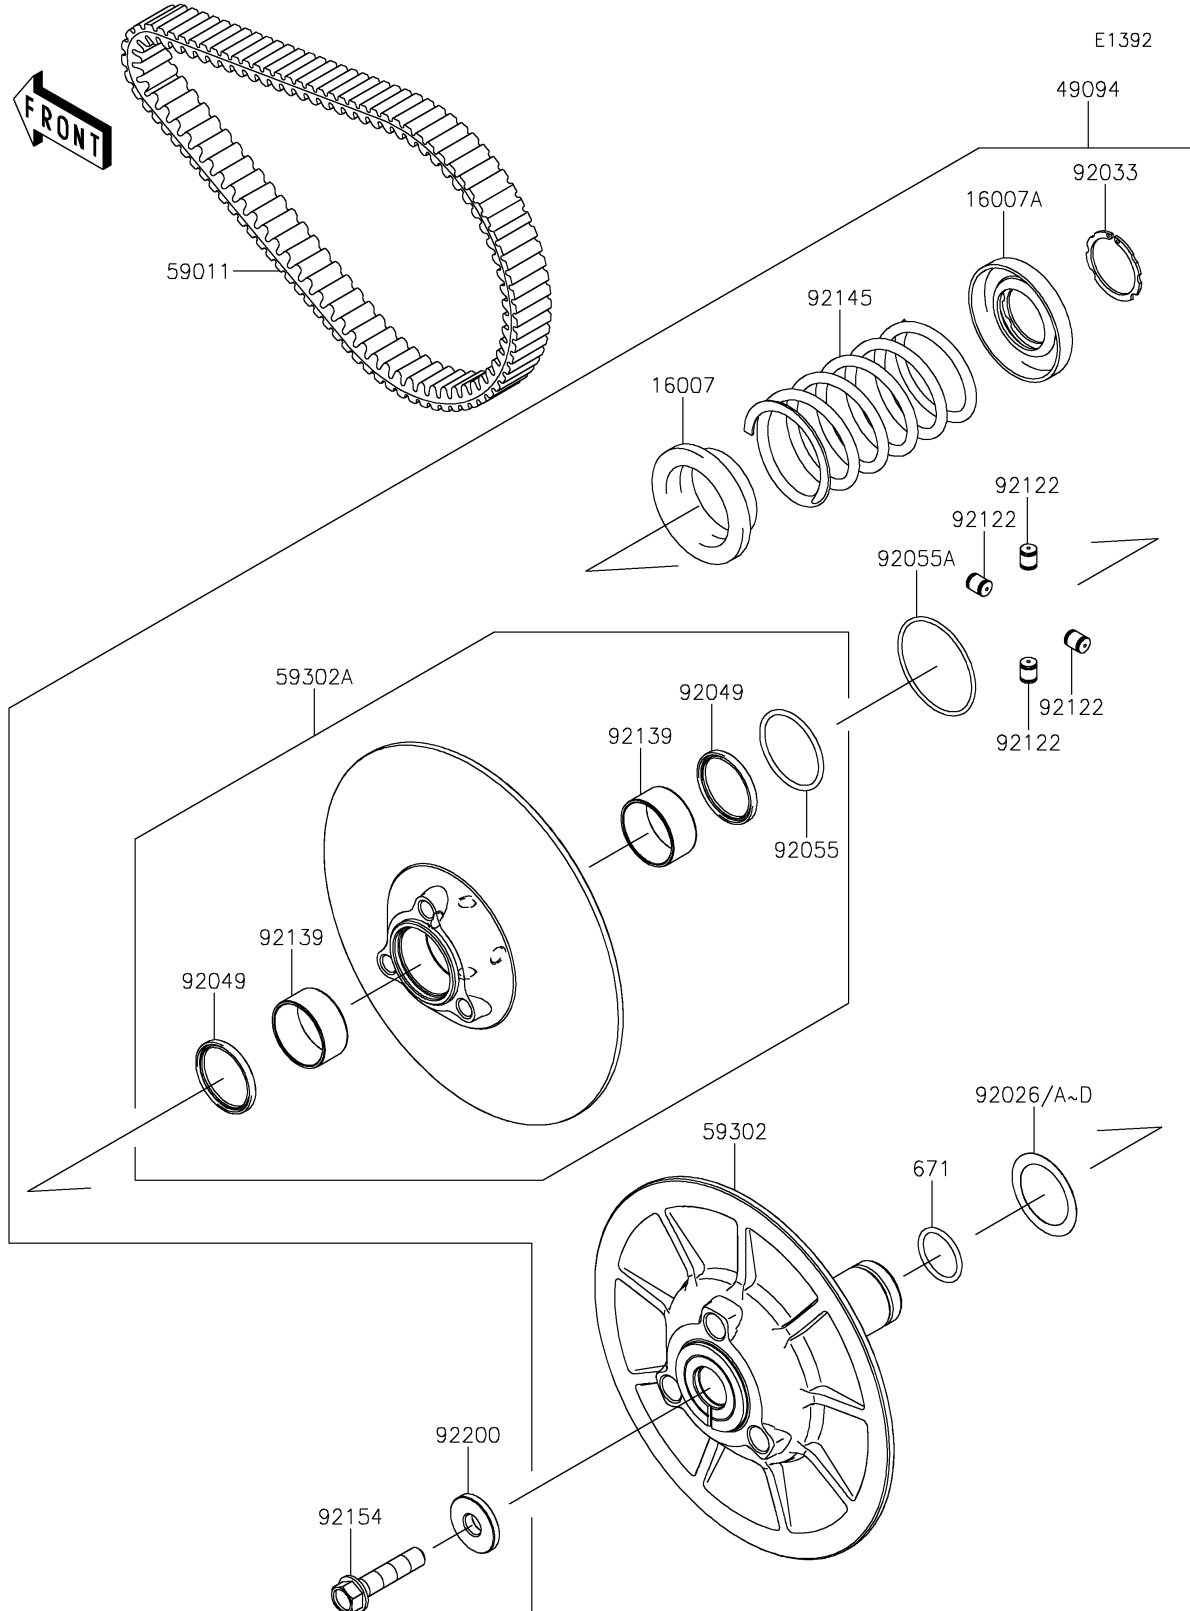

2022 MULE PRO-DXT™ EPS DIESEL PARTS DIAGRAM

Driven Converter/Drive Belt

2022 MULE PRO-DXT™ EPS DIESEL PARTS LIST

Driven Converter/Drive Belt

ITEM NAME	PART NUMBER	QUANTITY
SEAT-SPRING,MOVABLE (Ref # 16007)	16007-0049	1
SEAT-SPRING,FIXED (Ref # 16007A)	16007-0050	1
CONVERTER-ASSY-DRIVEN (Ref # 49094)	49094-0105	1
BELT,CVT (Ref # 59011)	59011-0037	1
SHEAVE-COMP,FIXED (Ref # 59302)	59302-0095	1
SHEAVE-COMP,MOVABLE (Ref # 59302A)	59302-0110	1
SPACER,T=0.30 (Ref # 92026)	92026-0034	AR
SPACER,T=1.00 (Ref # 92026A)	92026-1565	AR
SPACER,T=0.60 (Ref # 92026B)	92026-1569	AR
SPACER,T=1.40 (Ref # 92026C)	92026-1570	AR
SPACER,T=0.80 (Ref # 92026D)	92026-1617	AR
RING-SNAP (Ref # 92033)	92033-1317	1
SEAL-OIL (Ref # 92049)	92049-1528	2
RING-O,46.4X3.1 (Ref # 92055)	92055-0752	1
RING-O,59.5X2.4 (Ref # 92055A)	92055-0753	1
ROLLER (Ref # 92122)	92122-0043	4
BUSHING (Ref # 92139)	92139-0313	2
SPRING (Ref # 92145)	92145-1671	1
BOLT,FLANGED,12X55 (Ref # 92154)	92154-1336	1
WASHER (Ref # 92200)	92200-0069	1
O RING (Ref # 671)	671D2530	1