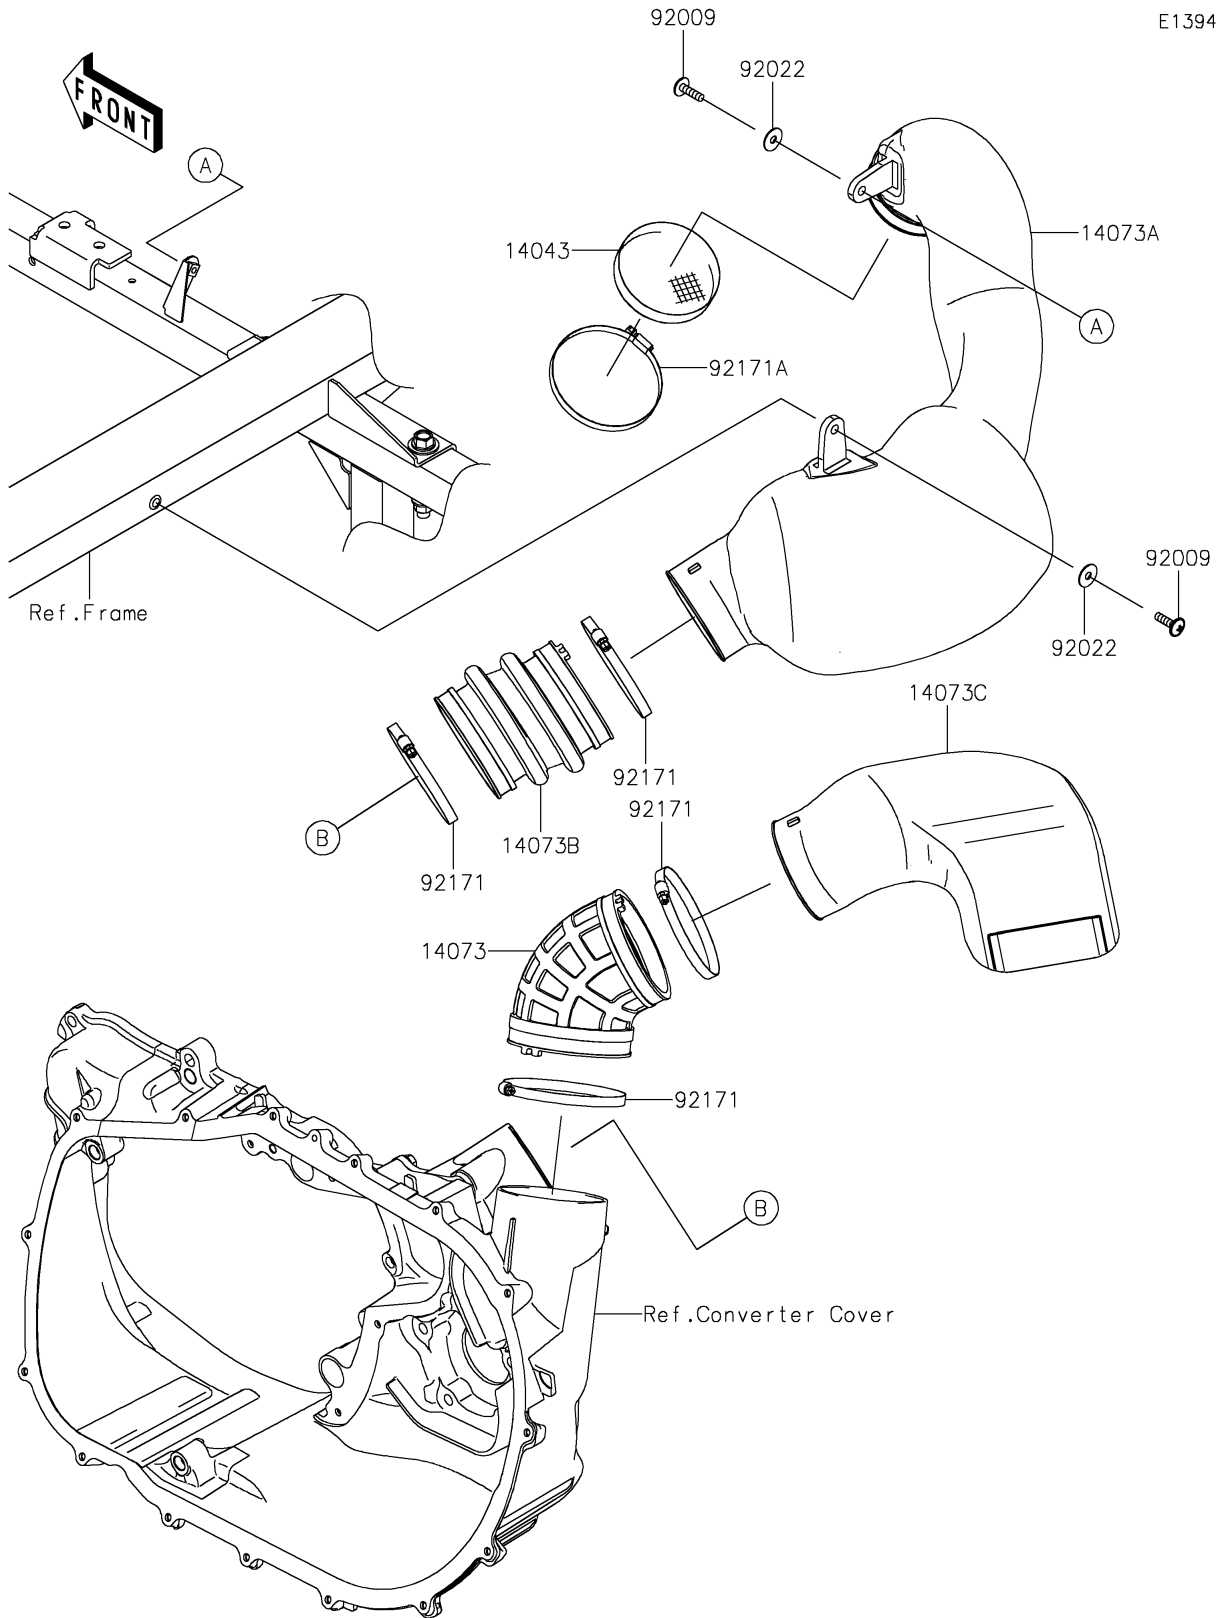

# 2022 MULE PRO-DXT™ EPS DIESEL PARTS DIAGRAM

## Air Cleaner-Belt Converter

E1394

## 2022 MULE PRO-DXT™ EPS DIESEL PARTS LIST

### Air Cleaner-Belt Converter

ITEM NAME	PART NUMBER	QUANTITY
FILTER (Ref # 14043)	14043-0013	1
DUCT,EXHAUST (Ref # 14073)	14073-0788	1
DUCT,INTAKE (Ref # 14073A)	14073-0789	1
DUCT,INTAKE (Ref # 14073B)	14073-0790	1
DUCT,EXHAUST (Ref # 14073C)	14073-0793	1
SCREW,6X22 (Ref # 92009)	92009-1441	2
WASHER,PLAIN,6.5X20X1 (Ref # 92022)	92022-165	2
CLAMP (Ref # 92171)	92171-1383	4
CLAMP (Ref # 92171A)	92171-3716	1