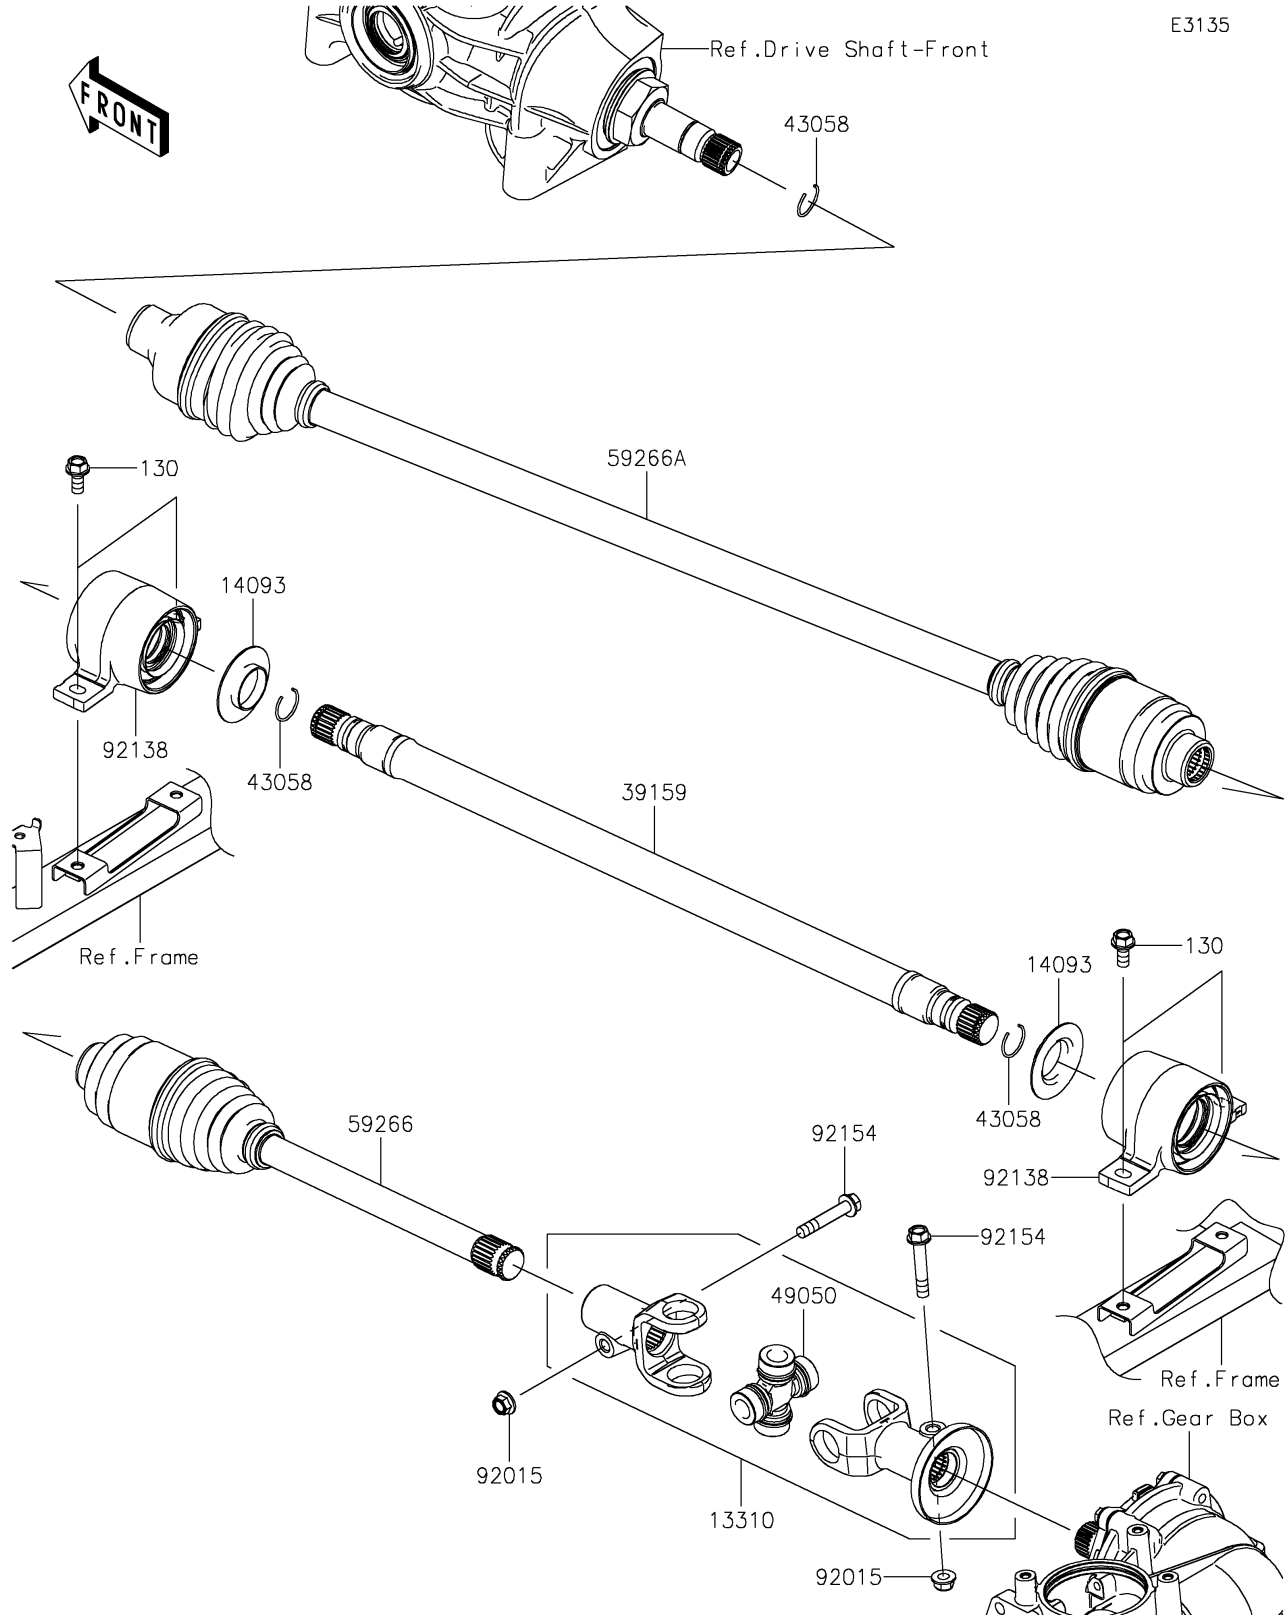

2024 MULE PRO-DXT PARTS DIAGRAM

Drive Shaft-Propeller

E3135

2024 MULE PRO-DXT PARTS LIST

Drive Shaft-Propeller

ITEM NAME	PART NUMBER	QUANTITY
SHAFT-ASSY (Ref # 13310)	13310-0038	1
COVER,SIDE RIP (Ref # 14093)	14093-0006	2
SHAFT-DRIVE (Ref # 39159)	39159-0045	1
RING (Ref # 43058)	43058-0018	3
SPIDER (Ref # 49050)	49050-0034	1
JOINT-BALL,T/M SIDE (Ref # 59266)	59266-0716	1
JOINT-BALL,FR DIFF SIDE (Ref # 59266A)	59266-0735	1
NUT,8MM (Ref # 92015)	92015-1432	2
BEARING-COMP (Ref # 92138)	92138-0002	2
BOLT,FLANGED,8X46 (Ref # 92154)	92154-1365	2
BOLT-FLANGED,8X18 (Ref # 130)	130BA0818	4