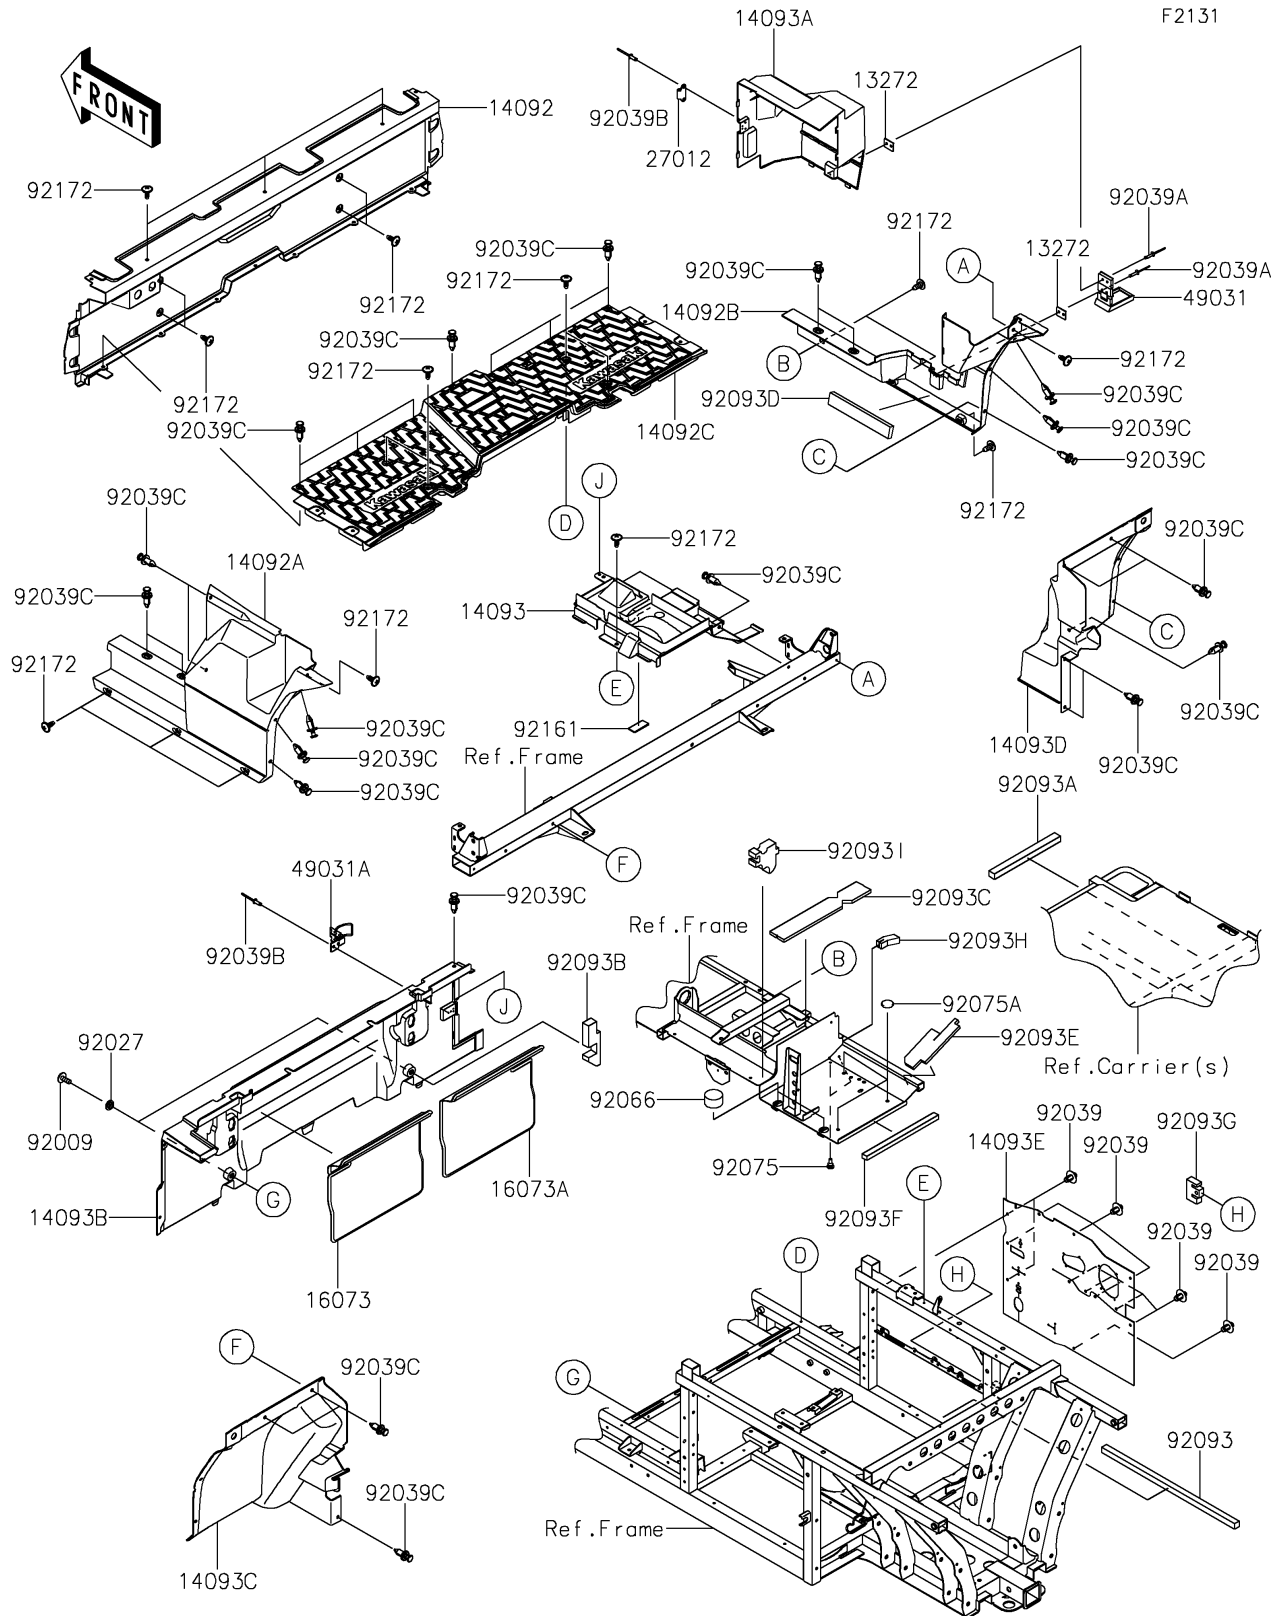

2024 MULE PRO-DXT PARTS DIAGRAM

Frame Fittings(Rear)

2024 MULE PRO-DXT PARTS LIST

Frame Fittings(Rear)

ITEM NAME	PART NUMBER	QUANTITY
PLATE,LATCH (Ref # 13272)	13272-1828	2
COVER,RR FLOOR,FR (Ref # 14092)	14092-1186	1
COVER,SIDE,LH,RR (Ref # 14092A)	14092-1190	1
COVER,SIDE,RH,RR (Ref # 14092B)	14092-1191	1
COVER,FLOOR,BOTTOM (Ref # 14092C)	14092-1196	1
COVER,DUST (Ref # 14093)	14093-0296	1
COVER,A/C (Ref # 14093A)	14093-0366	1
COVER,RR SEAT (Ref # 14093B)	14093-0367	1
COVER,RR,FLOOR,MUD,LH (Ref # 14093C)	14093-0388	1
COVER,RR,FLOOR,MUD,RH (Ref # 14093D)	14093-0389	1
COVER,MAINTENANCE ROOM,RUBBER (Ref # 14093E)	14093-0634	1
INSULATOR,LH (Ref # 16073)	16073-0814	1
INSULATOR,RH (Ref # 16073A)	16073-0815	1
HOOK,STRIKER (Ref # 27012)	27012-0806	1
LATCH,A/C (Ref # 49031)	49031-0007	1
LATCH,TOGGLE (Ref # 49031A)	49031-0015	1
SCREW,6X16 (Ref # 92009)	92009-1621	2
COLLAR,L=4.6 (Ref # 92027)	92027-1168	2
RIVET (Ref # 92039)	92039-0086	12
RIVET,3.2X13.4 (Ref # 92039A)	92039-0739	4
RIVET (Ref # 92039B)	92039-0747	4
RIVET (Ref # 92039C)	92039-0776	29
PLUG,36X20 (Ref # 92066)	92066-0812	2
DAMPER,6X10X15 (Ref # 92075)	92075-1808	2
DAMPER,RUBBER (Ref # 92075A)	92075-261	3
SEAL,DUST,20X20X565 (Ref # 92093)	92093-0631	1
SEAL,DUST,20X25X280 (Ref # 92093A)	92093-0633	1
SEAL,165X50X25 (Ref # 92093B)	92093-0642	1
SEAL,DUST,61X368X10 (Ref # 92093C)	92093-0643	1

2024 MULE PRO-DXT PARTS LIST

Frame Fittings(Rear)

ITEM NAME	PART NUMBER	QUANTITY
SEAL,DUST,39X255X15 (Ref # 92093D)	92093-0644	1
SEAL,DUST,69X207X10 (Ref # 92093E)	92093-0645	1
SEAL,DUST,15X305X20 (Ref # 92093F)	92093-0646	1
SEAL,52X72X20 (Ref # 92093G)	92093-0651	1
SEAL,21.5X60X20 (Ref # 92093H)	92093-0652	1
SEAL,99X85X30 (Ref # 92093I)	92093-0716	1
DAMPER,25X60X3.175 (Ref # 92161)	92161-1827	1
SCREW,6X16 (Ref # 92172)	92172-0711	20