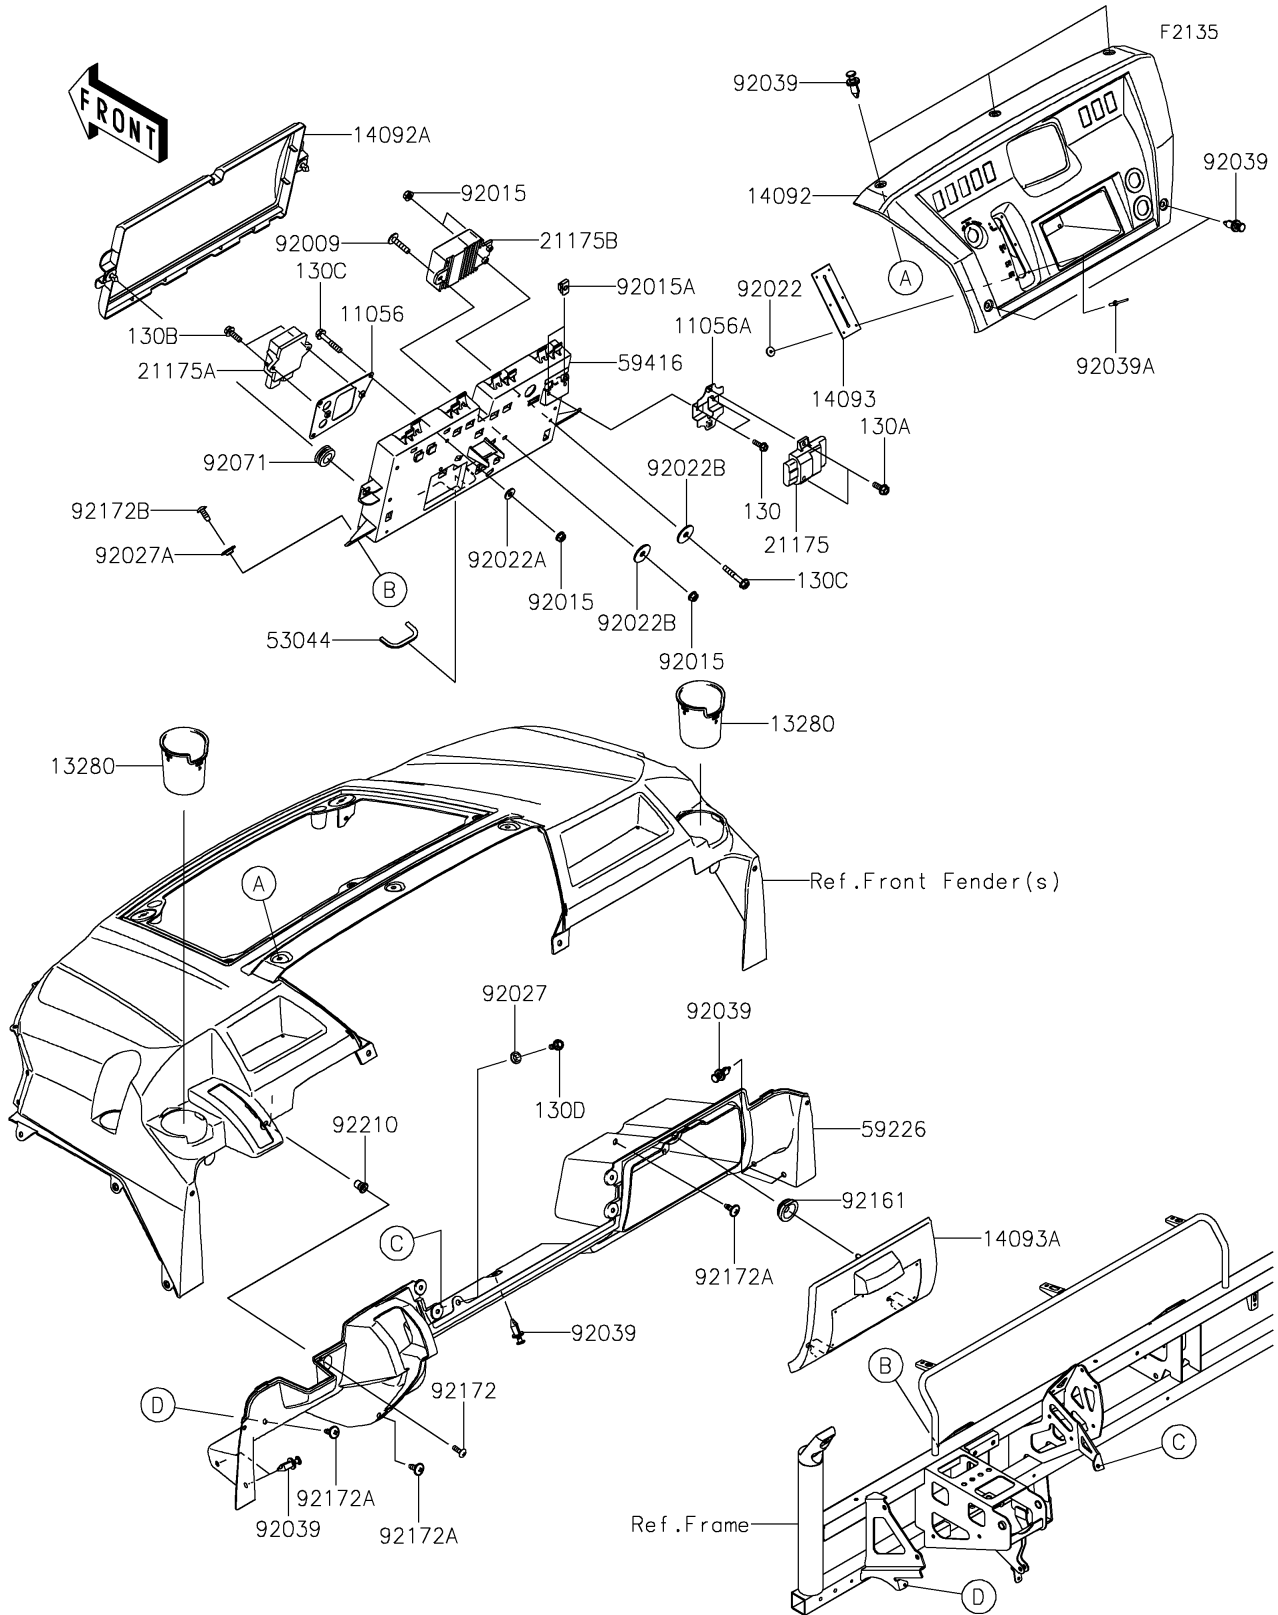

# 2022 MULE PRO-DXT™ EPS DIESEL PARTS DIAGRAM

Front Box

## 2022 MULE PRO-DXT™ EPS DIESEL PARTS LIST

### Front Box

ITEM NAME	PART NUMBER	QUANTITY
BRACKET,SOLENOID (Ref # 11056)	11056-7476	1
BRACKET,CONTROLLER (Ref # 11056A)	11056-7477	1
HOLDER,CUP (Ref # 13280)	13280-0774	2
COVER,DASHBOARD (Ref # 14092)	14092-1192	1
COVER,ELECTRIC BOX (Ref # 14092A)	14092-1197	1
COVER,SHIFT LEVER (Ref # 14093)	14093-0146	1
COVER,GLOVE BOX (Ref # 14093A)	14093-1061	1
ECU,VEHICLE CONTROLLER(DRIVE) (Ref # 21175)	21175-1105	1
ECU,AIR PRESSURE SENSOR(FUEL) (Ref # 21175A)	21175-1113	1
ECU,ELECTRIC POWER STEERING (Ref # 21175B)	21175-1185	1
TRIM (Ref # 53044)	53044-0572	1
PANEL-CONTROL (Ref # 59226)	59226-0042	1
CASE-ELECTRIC (Ref # 59416)	59416-0025	1
SCREW,6X28,BLACK (Ref # 92009)	92009-1400	1
NUT,FLANGED,6MM (Ref # 92015)	92015-1367	6
NUT,5MM (Ref # 92015A)	92015-1627	2
WASHER,3.3X12X1.2 (Ref # 92022)	92022-1407	6
WASHER (Ref # 92022A)	92022-2247	3
WASHER,6.5X22X1.6 (Ref # 92022B)	92022-237	3
COLLAR,L=4.6 (Ref # 92027)	92027-1168	1
COLLAR,L=5.1 (Ref # 92027A)	92027-1260	2
RIVET (Ref # 92039)	92039-0776	10
RIVET (Ref # 92039A)	92039-1231	6
GROMMET (Ref # 92071)	92071-1131	2
DAMPER,7.8X30X11 (Ref # 92161)	92161-1953	1
SCREW,5MM (Ref # 92172)	92172-0292	1
SCREW,6X16 (Ref # 92172A)	92172-0711	3
SCREW,TAPPING,6X16 (Ref # 92172B)	92172-0739	2
NUT,WELL,5MM (Ref # 92210)	92210-0370	1

### Front Box

ITEM NAME	PART NUMBER	QUANTITY
BOLT-FLANGED,5X16 (Ref # 130)	130BA0516	2
BOLT-FLANGED,6X16 (Ref # 130A)	130BA0616	2
BOLT-FLANGED,6X18 (Ref # 130B)	130BA0618	2
BOLT-FLANGED,6X35 (Ref # 130C)	130BA0635	5
BOLT-FLANGED,6X16 (Ref # 130D)	130CA0616	1