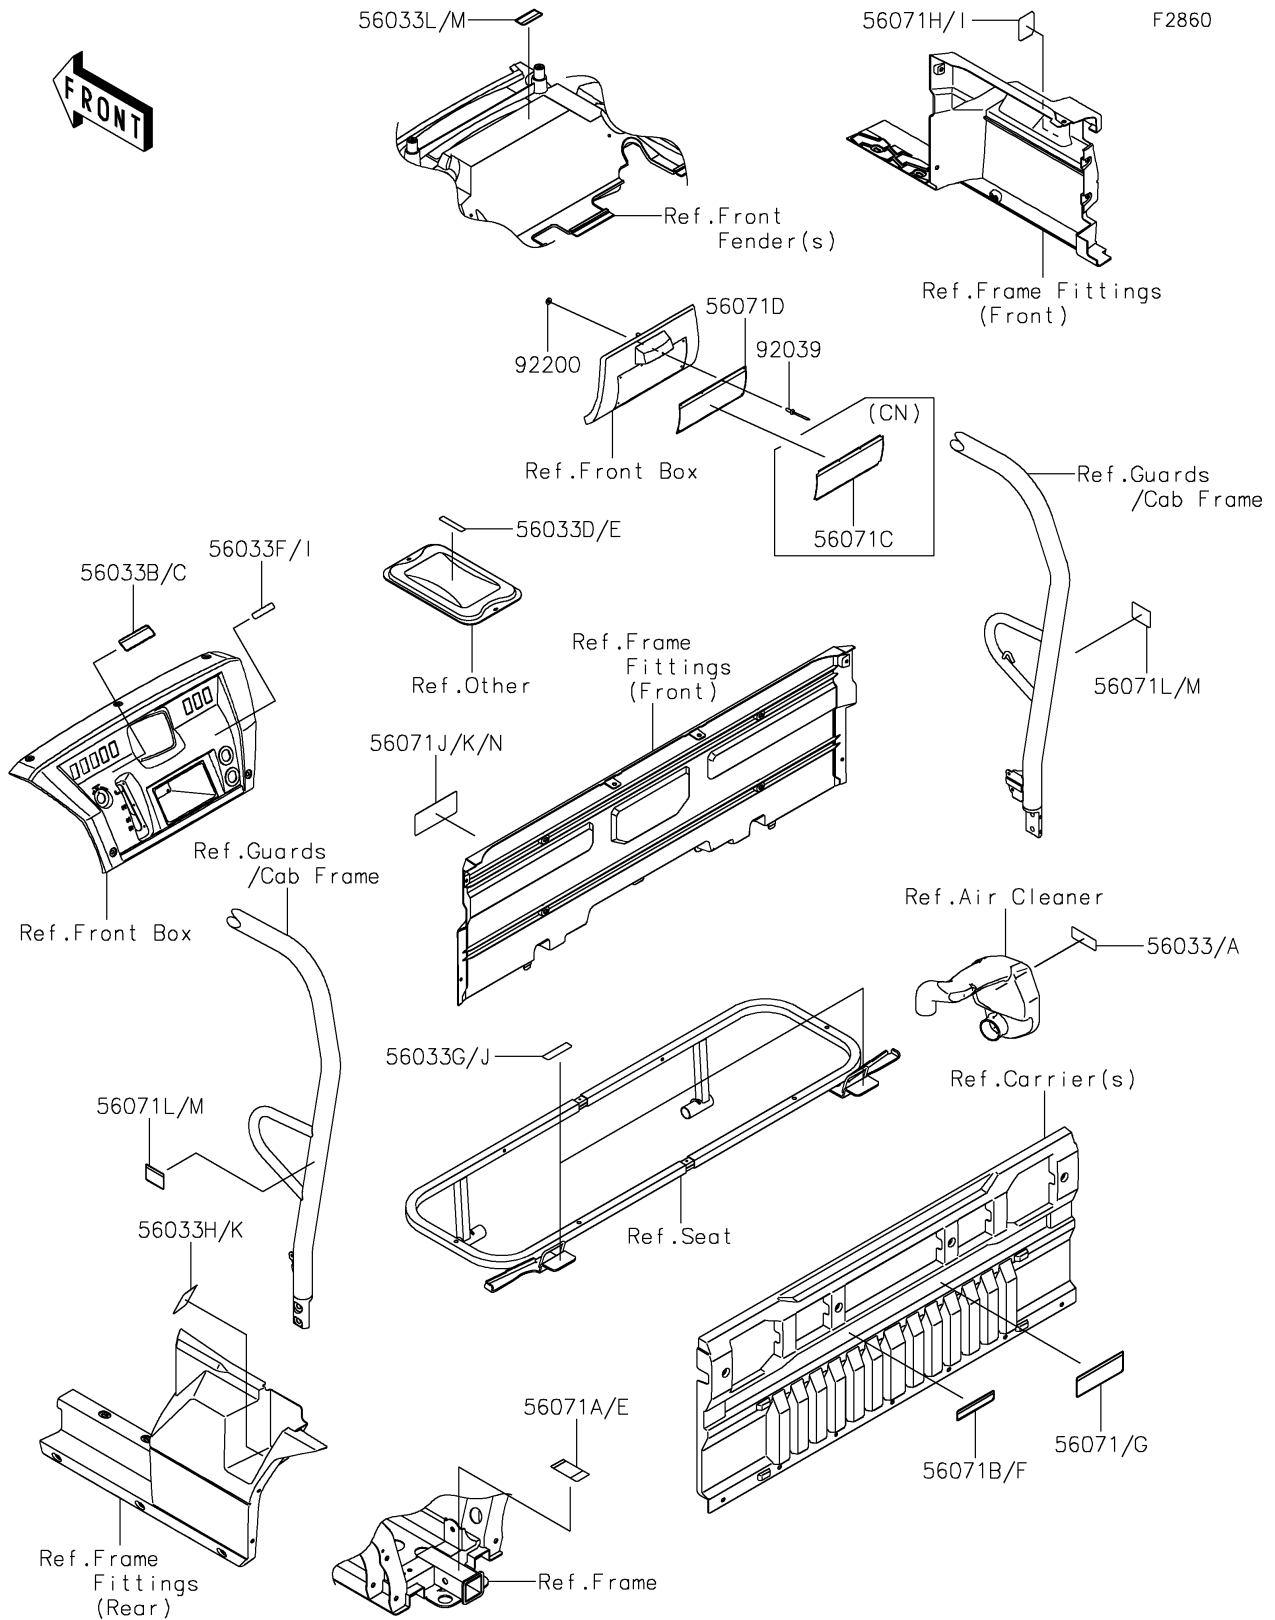

2024 MULE PRO-DXT PARTS DIAGRAM

Labels

2024 MULE PRO-DXT PARTS LIST

Labels

ITEM NAME	PART NUMBER	QUANTITY
LABEL-MANUAL,AIR CLEANER (Ref # 56033)	56033-0724	1
LABEL-MANUAL,SHIFT NOTICE (Ref # 56033B)	56033-0822	1
LABEL-MANUAL,STORAGE MAX LOAD (Ref # 56033D)	56033-0966	1
LABEL-MANUAL,DC OUTLET (Ref # 56033I)	56033-0997	1
LABEL-MANUAL,REAR SEAT (Ref # 56033J)	56033-0999	2
LABEL-MANUAL,DRIVE BELT (Ref # 56033K)	56033-1000	1
LABEL-MANUAL,FRONT HOOD (Ref # 56033L)	56033-1379	1
LABEL-WARNING,GENERAL (Ref # 56071D)	56071-0709	1
LABEL-WARNING,TRAILER HITCH (Ref # 56071E)	56071-0711	1
LABEL-WARNING,SCREEN OPERATION (Ref # 56071F)	56071-0712	1
LABEL-WARNING,CARGO CAPA. (Ref # 56071G)	56071-0713	1
LABEL-WARNING,DIESEL (Ref # 56071H)	56071-0746	1
LABEL-WARNING,BED OPERATION (Ref # 56071L)	56071-0979	2
LABEL-WARNING,TIRE&LOAD (Ref # 56071N)	56071-1156	1
RIVET,3.2X8 (Ref # 92039)	92039-3763	6
WASHER,3.5X8X1 (Ref # 92200)	92200-1251	6