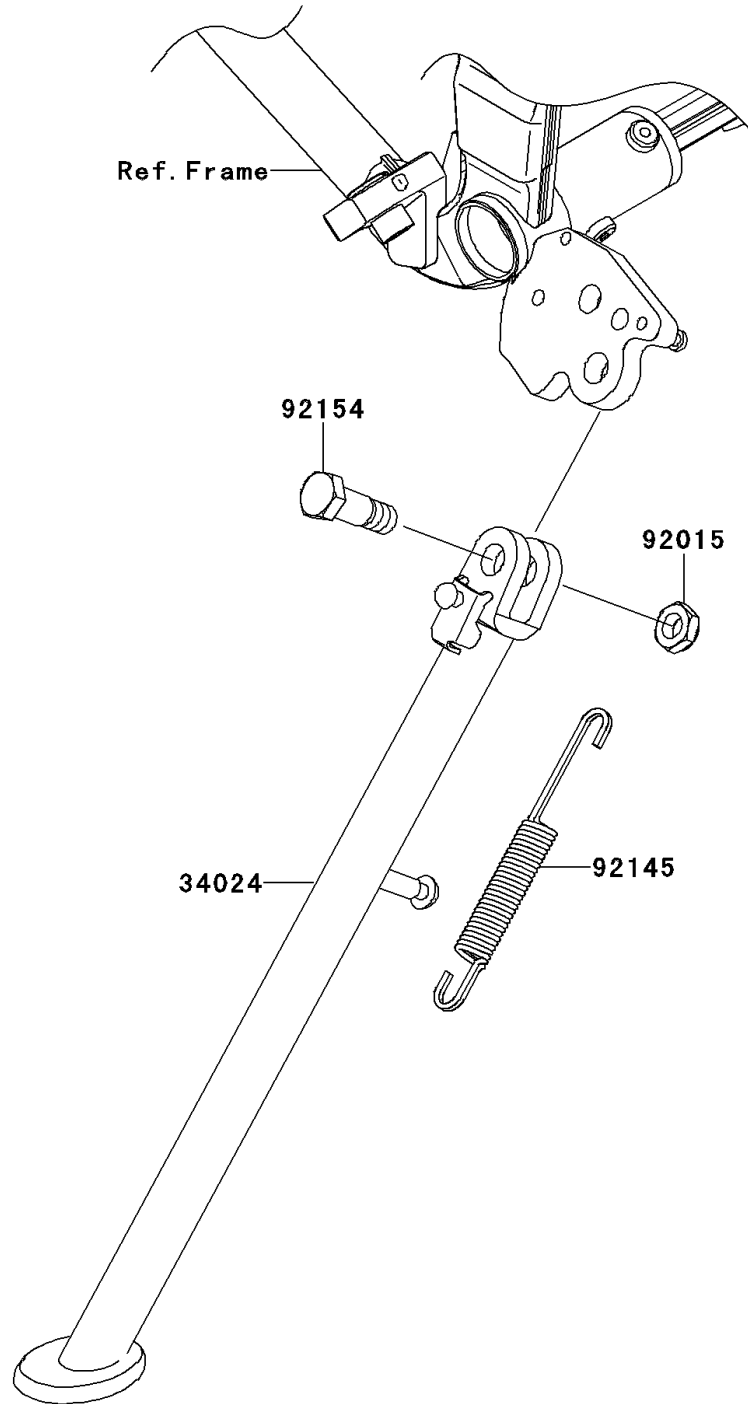

2009 KLX® 250S PARTS DIAGRAM

Stand(s)

F2190

2009 KLX® 250S PARTS LIST

Stand(s)

ITEM NAME	PART NUMBER	QUANTITY
STAND-SIDE,P.SILVER (Ref # 34024)	34024-0079-458	1
NUT,LOCK,10MM,BLACK (Ref # 92015)	92015-1188	1
SPRING,SIDE STAND (Ref # 92145)	92145-0085	1
BOLT,SIDE STAND (Ref # 92154)	92154-0412	1