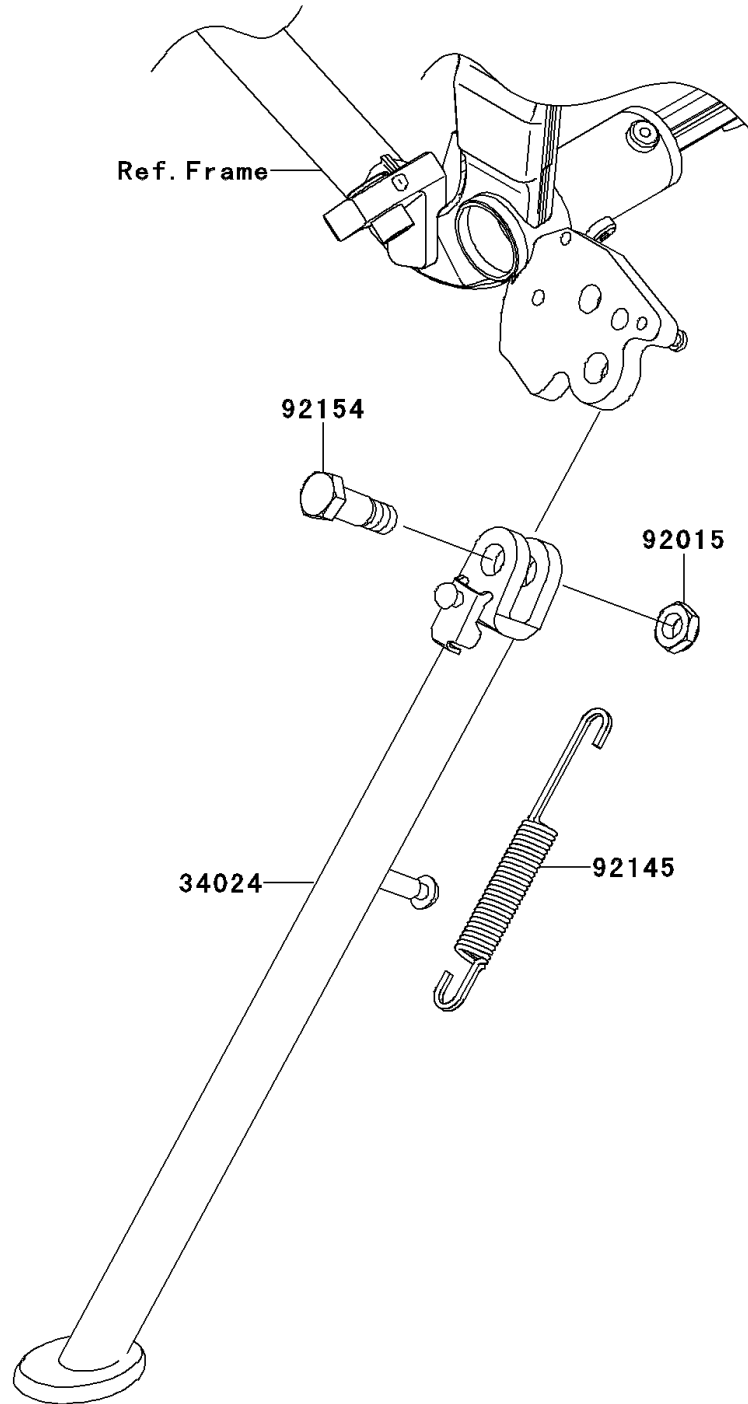

2011 KLX250S (Canada Only) PARTS DIAGRAM

Stand(s)

F2190

2011 KLX250S (Canada Only) PARTS LIST

Stand(s)

ITEM NAME

PART NUMBER

QUANTITY
