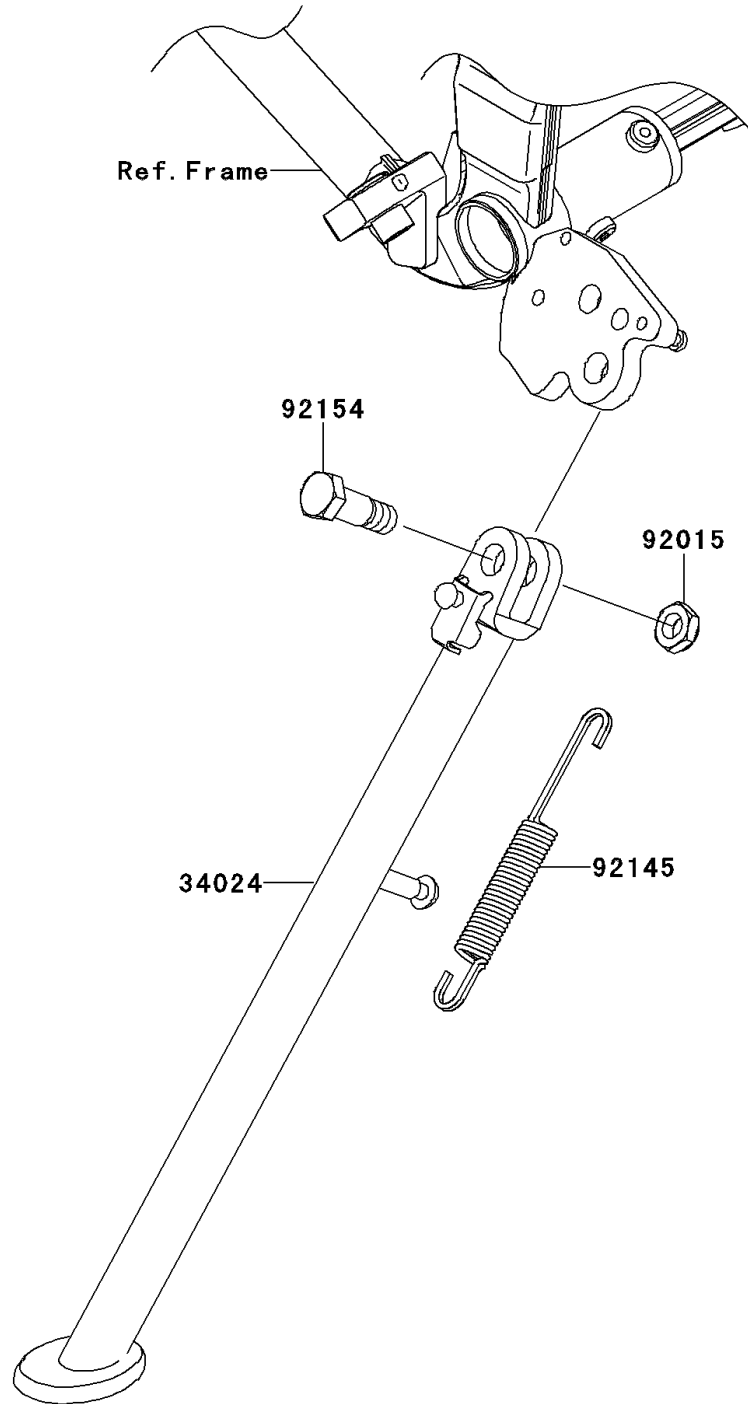

2012 KLX[®] 250S PARTS DIAGRAM

Stand(s)

F2190

2012 KLX® 250S PARTS LIST

Stand(s)

ITEM NAME	PART NUMBER	QUANTITY
STAND-SIDE,P.SILVER (Ref # 34024)	34024-0079-458	1
NUT,LOCK,10MM,BLACK (Ref # 92015)	92015-1188	1
SPRING,SIDE STAND (Ref # 92145)	92145-0085	1
BOLT,SIDE STAND (Ref # 92154)	92154-0412	1