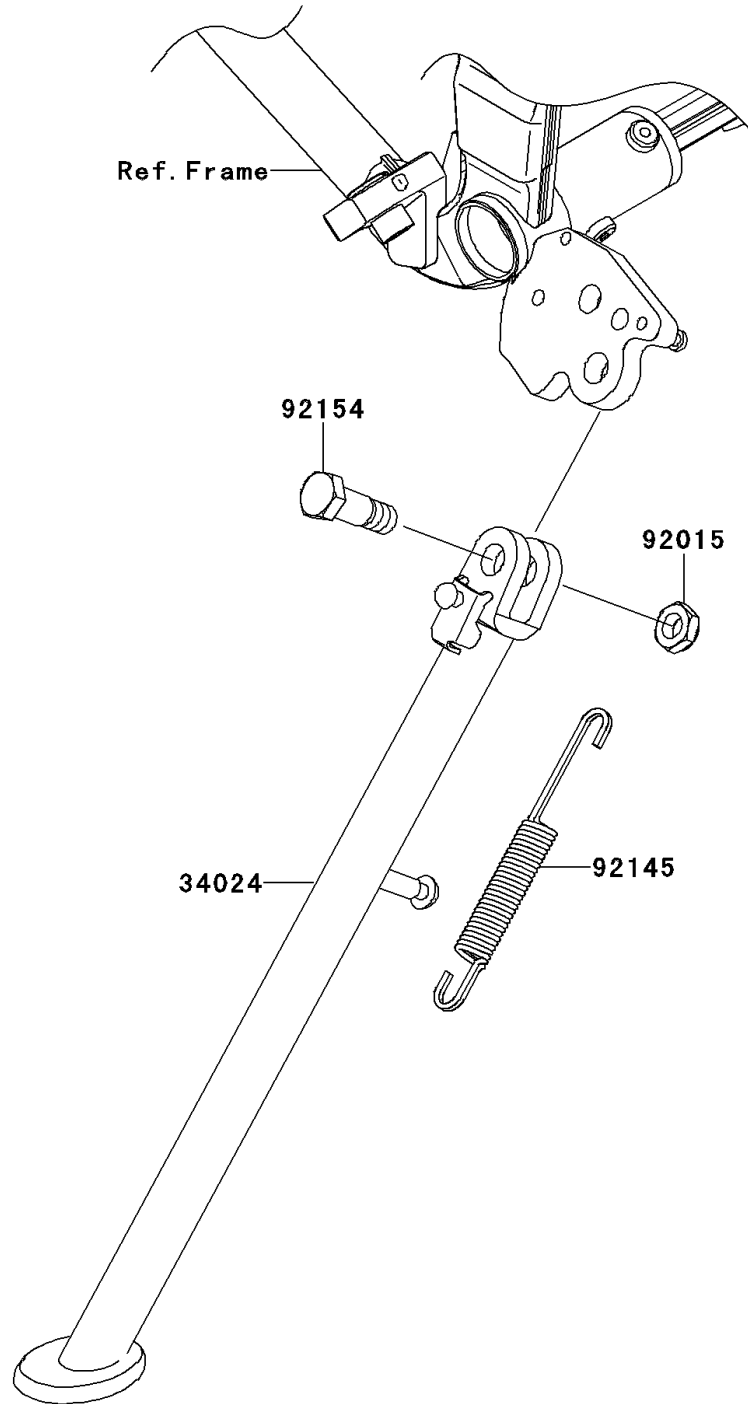

2012 KLX® 250S PARTS DIAGRAM

Stand(s)

F2190

2012 KLX® 250S PARTS LIST

Stand(s)

ITEM NAME	PART NUMBER	QUANTITY
STAND-SIDE,P.SILVER (Ref # 34024)	34024-0079-458	1
NUT,LOCK,10MM,BLACK (Ref # 92015)	92015-1188	1
SPRING,SIDE STAND (Ref # 92145)	92145-0085	1
BOLT,SIDE STAND (Ref # 92154)	92154-0412	1