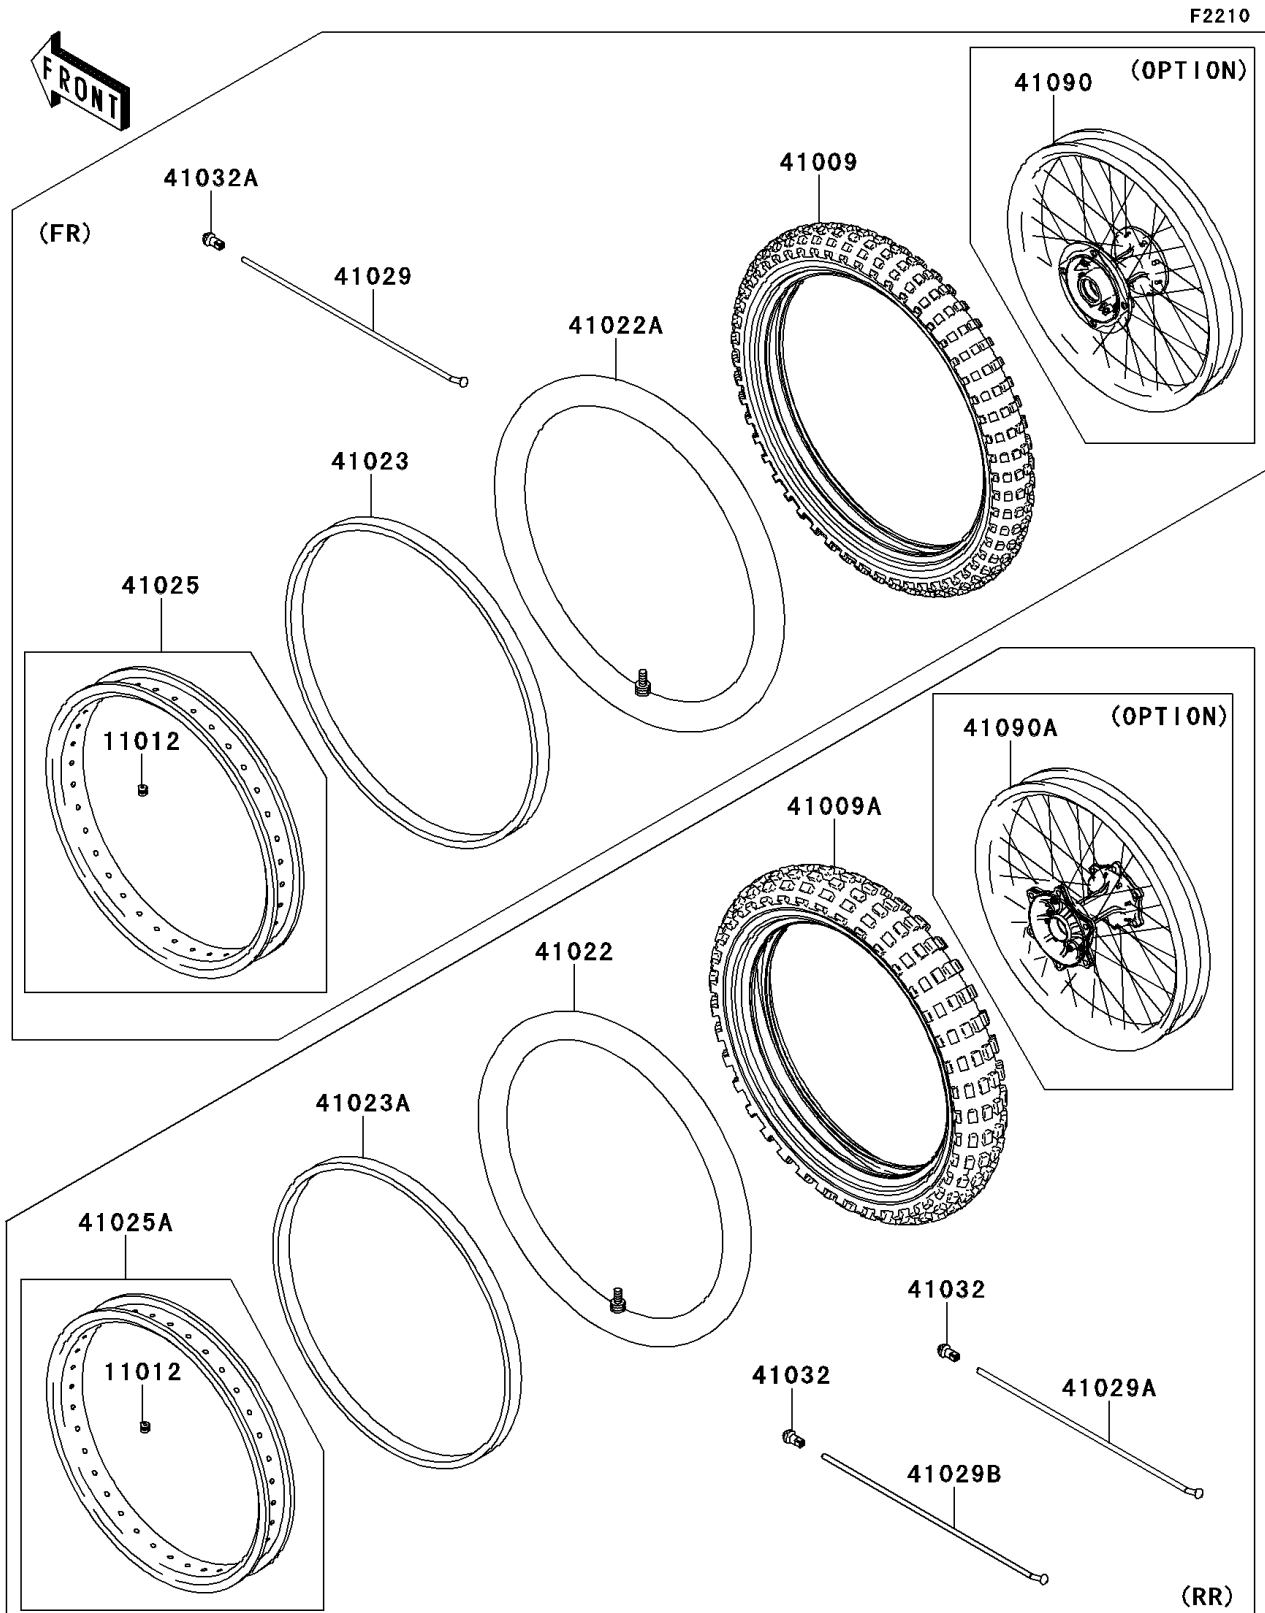

2011 KLX250S (Canada Only) PARTS DIAGRAM

Wheels/Tires

2011 KLX250S (Canada Only) PARTS LIST

Wheels/Tires

ITEM NAME	PART NUMBER	QUANTITY
-----------	-------------	----------