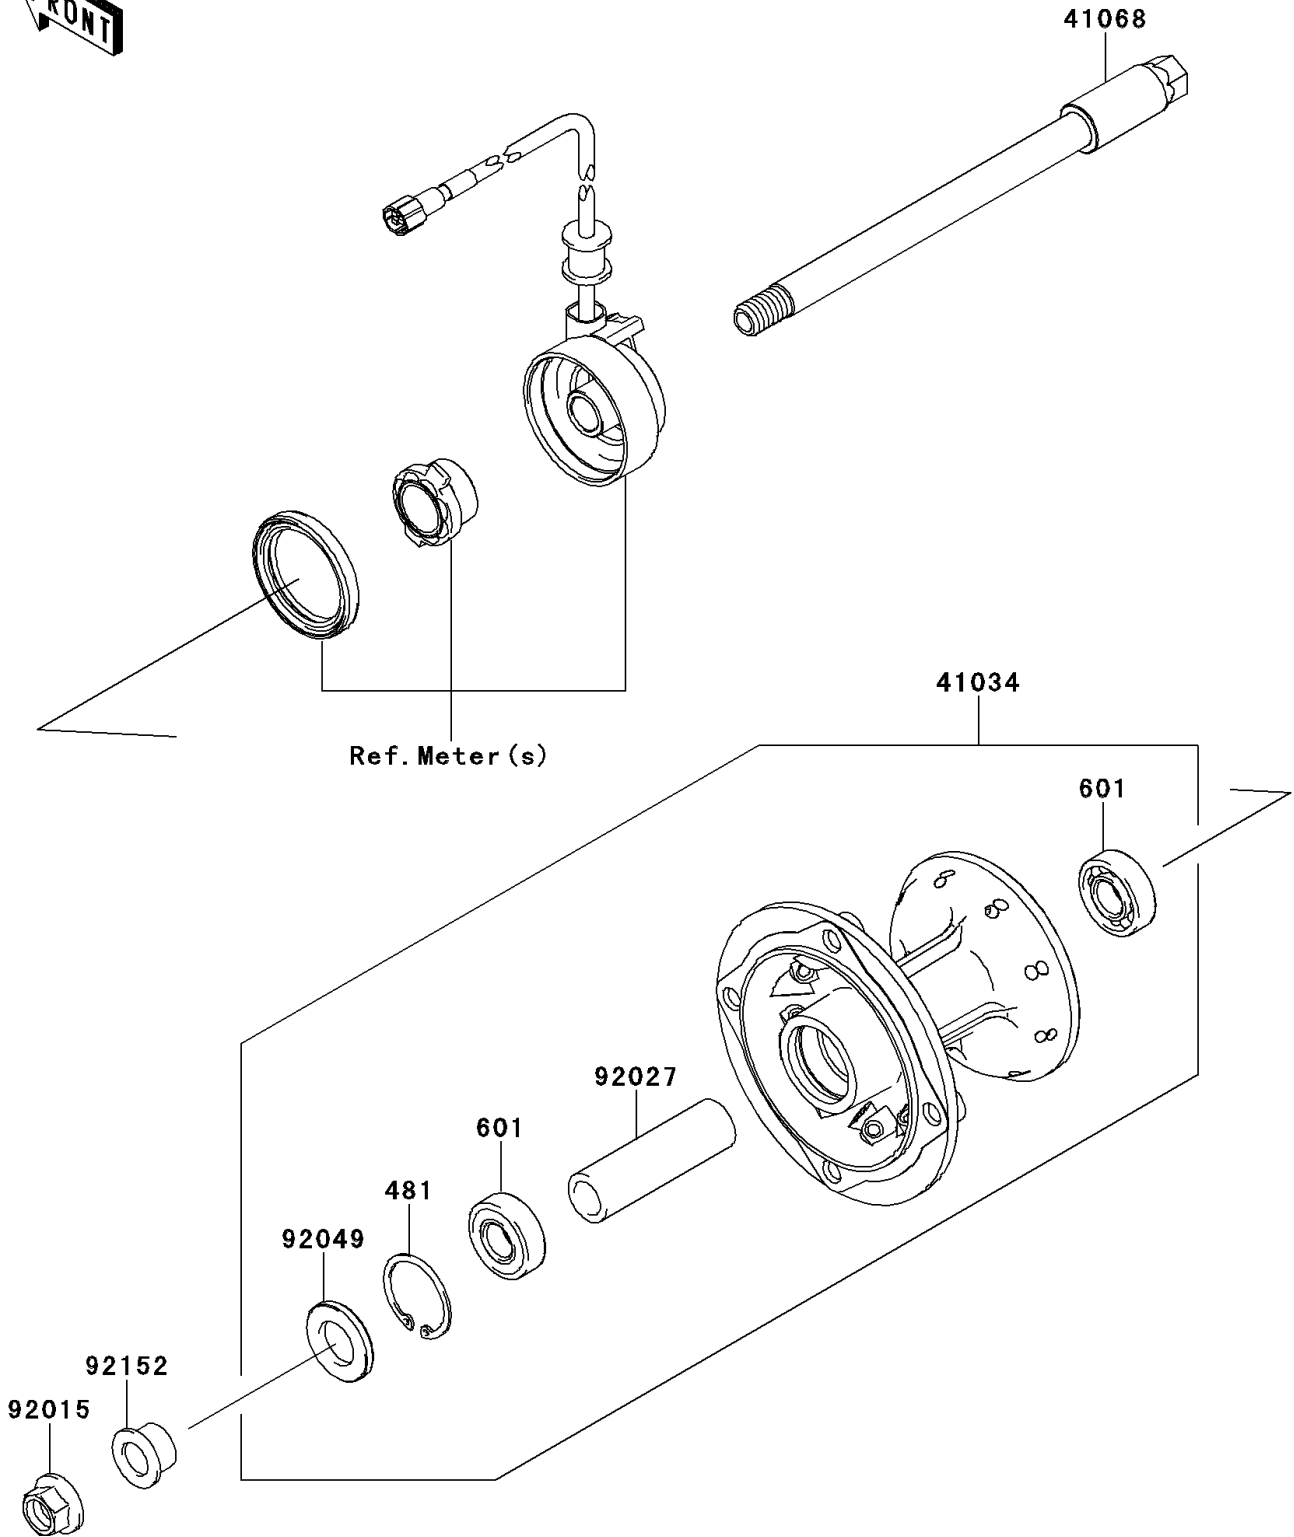

# 2011 KLX250S (Canada Only) PARTS DIAGRAM

Front Hub

F2230

## 2011 KLX250S (Canada Only) PARTS LIST

### Front Hub

ITEM NAME	PART NUMBER	QUANTITY
CIRCLIP-TYPE-C,35MM (Ref # 481)	481J3500	1
BEARING-BALL,#6202UG (Ref # 601)	601B6202UG	2
DRUM-ASSY,FRONT BRAKE (Ref # 41034)	41034-0051	1
AXLE,FR (Ref # 41068)	41068-0062	1
NUT,14MM (Ref # 92015)	92015-1407	1
COLLAR,15.2X22.2X75 (Ref # 92027)	92027-1958	1
SEAL-OIL (Ref # 92049)	92049-0136	1
COLLAR,FR AXLE,L=14 (Ref # 92152)	92152-0528	1