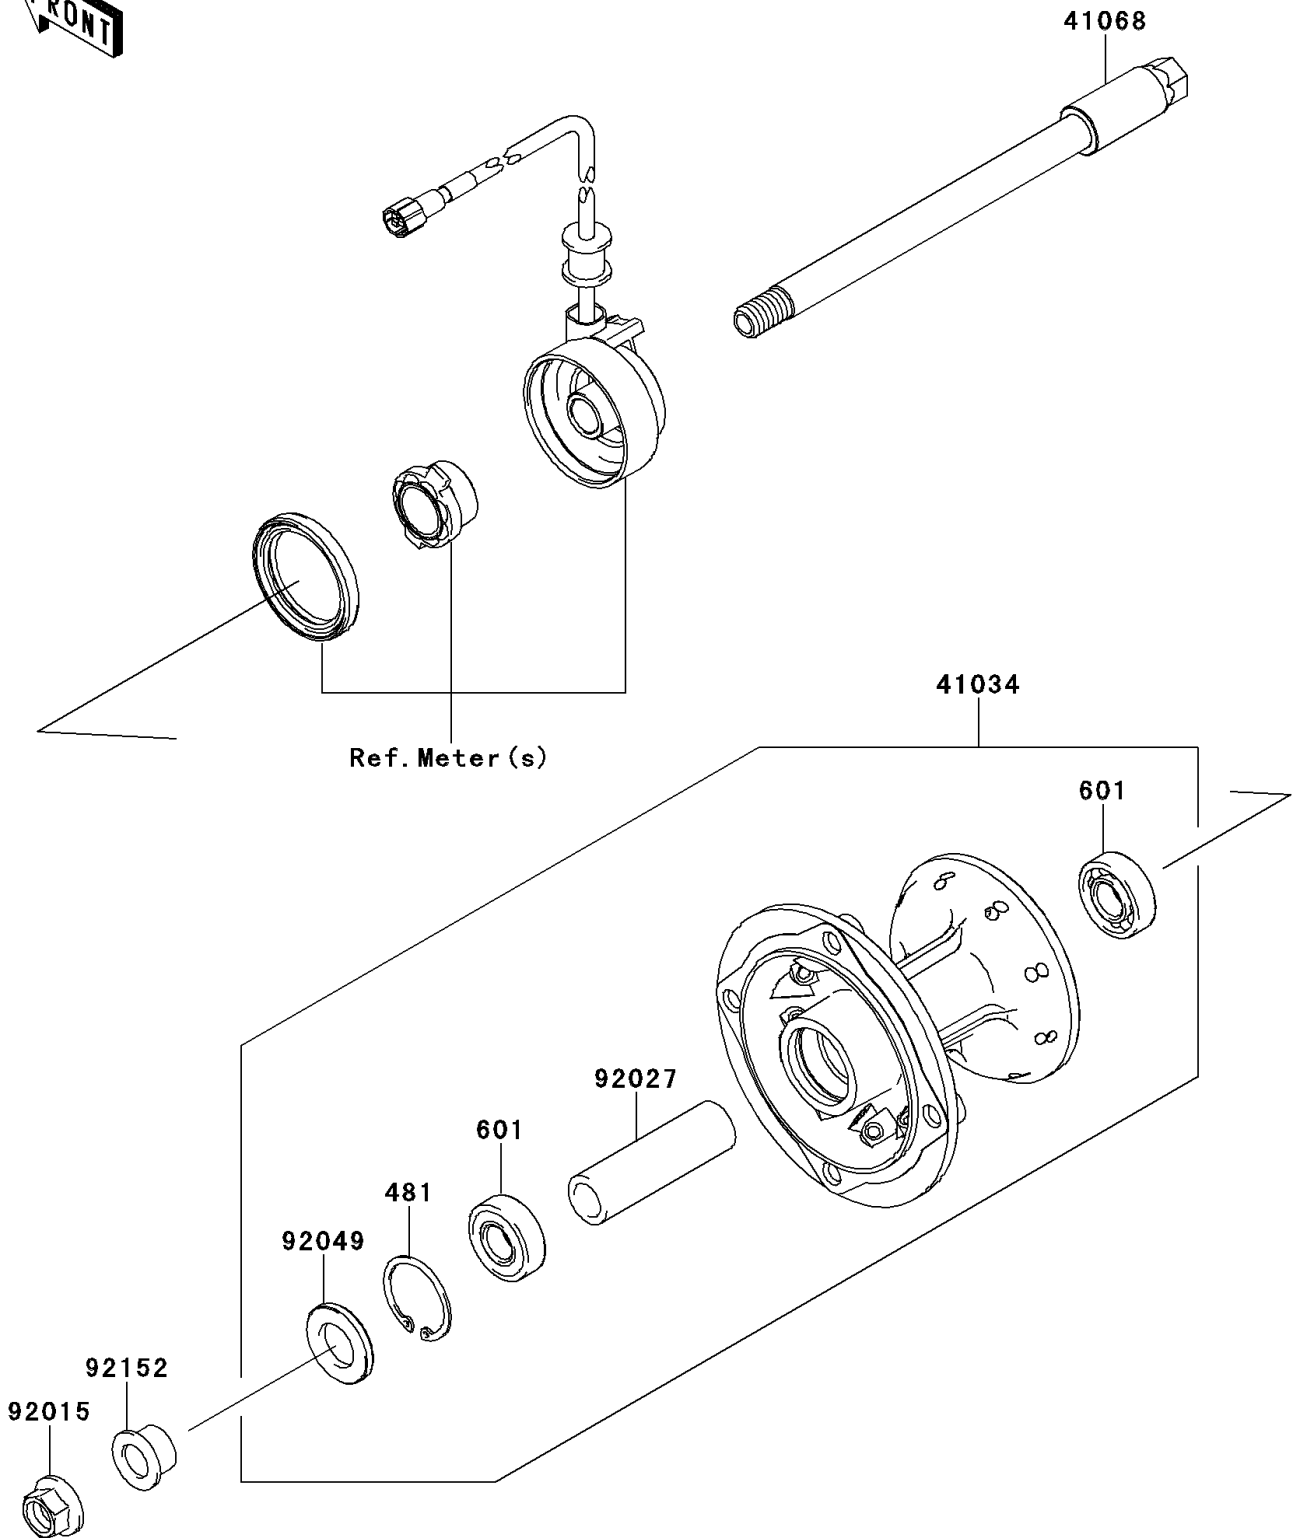

# 2012 KLX® 250S PARTS DIAGRAM

Front Hub

F2230

## 2012 KLX® 250S PARTS LIST

### Front Hub

ITEM NAME	PART NUMBER	QUANTITY
CIRCLIP-TYPE-C,35MM (Ref # 481)	481J3500	1
BEARING-BALL,#6202UG (Ref # 601)	601B6202UG	2
DRUM-ASSY,FRONT BRAKE (Ref # 41034)	41034-0051	1
AXLE,FR (Ref # 41068)	41068-0062	1
NUT,14MM (Ref # 92015)	92015-1407	1
COLLAR,15.2X22.2X75 (Ref # 92027)	92027-1958	1
SEAL-OIL (Ref # 92049)	92049-0136	1
COLLAR,FR AXLE,L=14 (Ref # 92152)	92152-0528	1