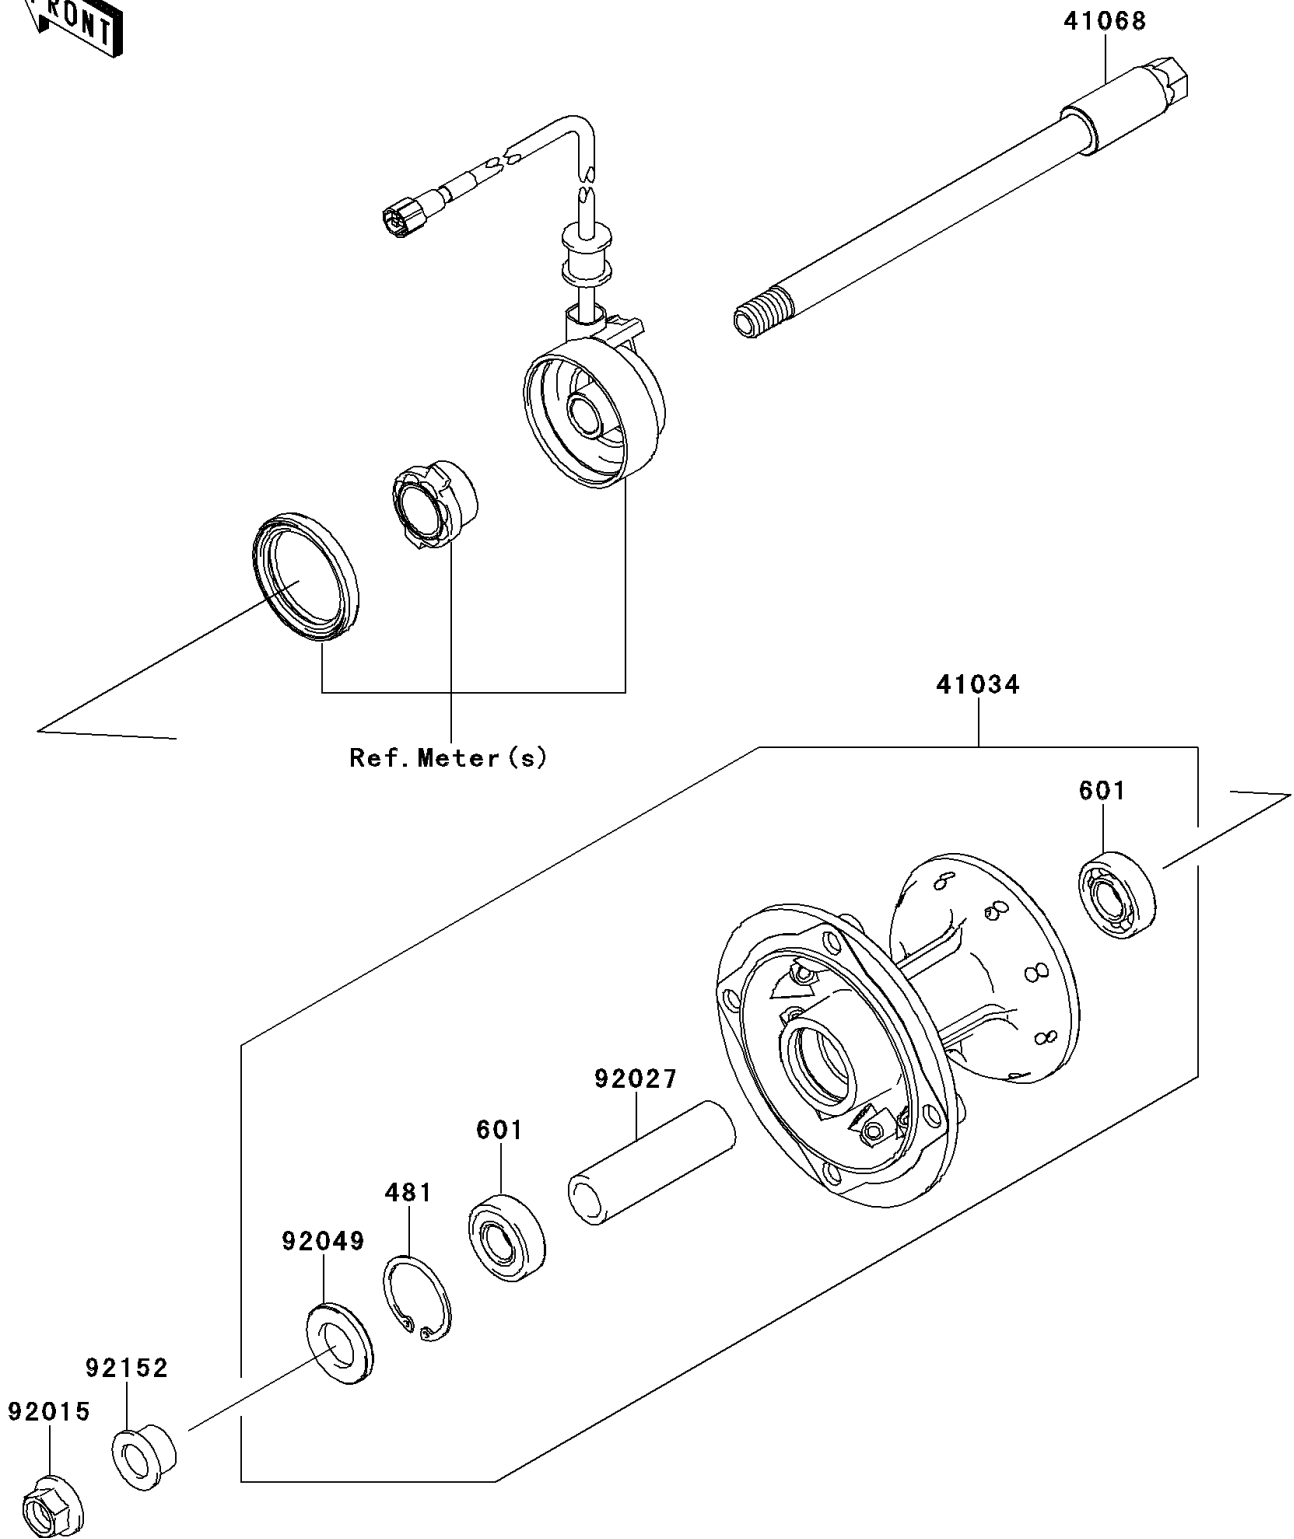

2012 KLX® 250S PARTS DIAGRAM

Front Hub

F2230

2012 KLX® 250S PARTS LIST

Front Hub

ITEM NAME	PART NUMBER	QUANTITY
CIRCLIP-TYPE-C,35MM (Ref # 481)	481J3500	1
BEARING-BALL,#6202UG (Ref # 601)	601B6202UG	2
DRUM-ASSY,FRONT BRAKE (Ref # 41034)	41034-0051	1
AXLE,FR (Ref # 41068)	41068-0062	1
NUT,14MM (Ref # 92015)	92015-1407	1
COLLAR,15.2X22.2X75 (Ref # 92027)	92027-1958	1
SEAL-OIL (Ref # 92049)	92049-0136	1
COLLAR,FR AXLE,L=14 (Ref # 92152)	92152-0528	1