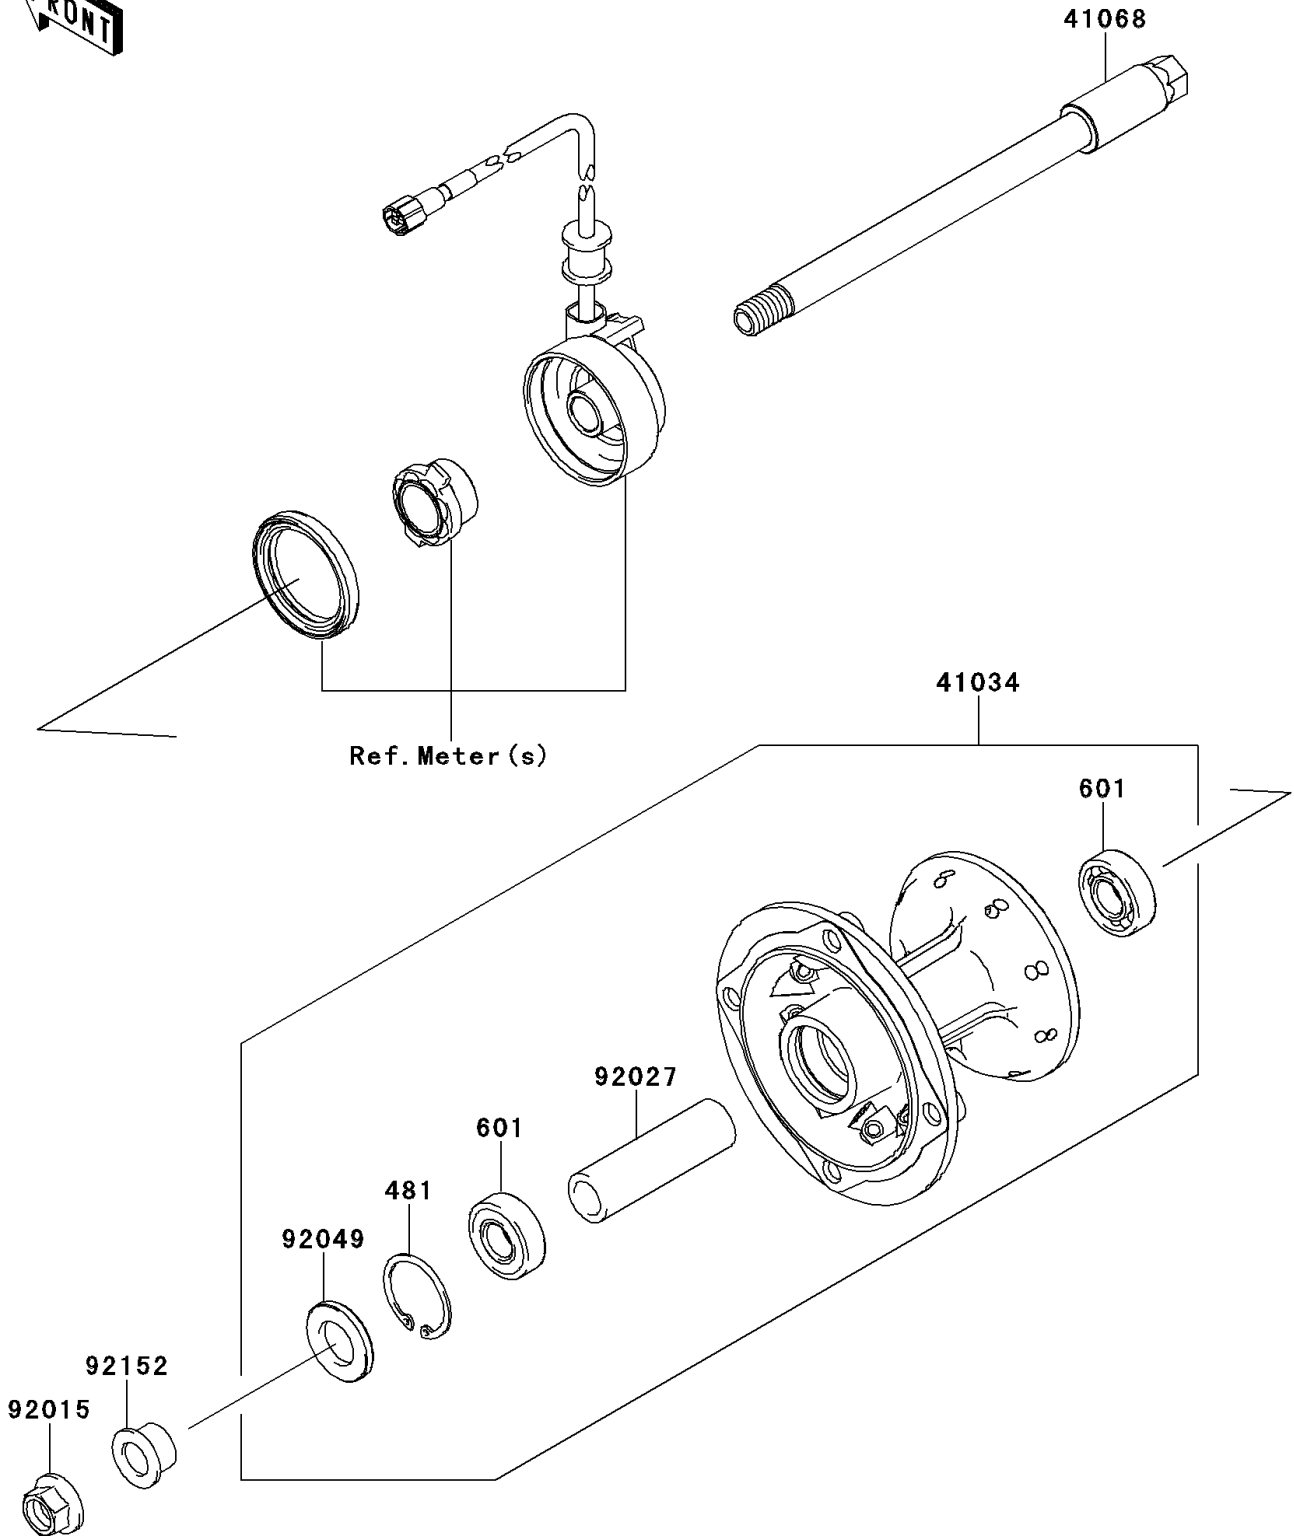

2013 KLX® 250S PARTS DIAGRAM

Front Hub

F2230

2013 KLX[®] 250S PARTS LIST

Front Hub

| ITEM NAME | PART NUMBER | QUANTITY |
|-------------------------------------|-------------|----------|
| CIRCLIP-TYPE-C,35MM (Ref # 481) | 481J3500 | 1 |
| BEARING-BALL,#6202UG (Ref # 601) | 601B6202UG | 2 |
| DRUM-ASSY,FRONT BRAKE (Ref # 41034) | 41034-0051 | 1 |
| AXLE,FR (Ref # 41068) | 41068-0062 | 1 |
| NUT,14MM (Ref # 92015) | 92015-1407 | 1 |
| COLLAR,15.2X22.2X75 (Ref # 92027) | 92027-1958 | 1 |
| SEAL-OIL (Ref # 92049) | 92049-0136 | 1 |
| COLLAR,FR AXLE,L=14 (Ref # 92152) | 92152-0528 | 1 |