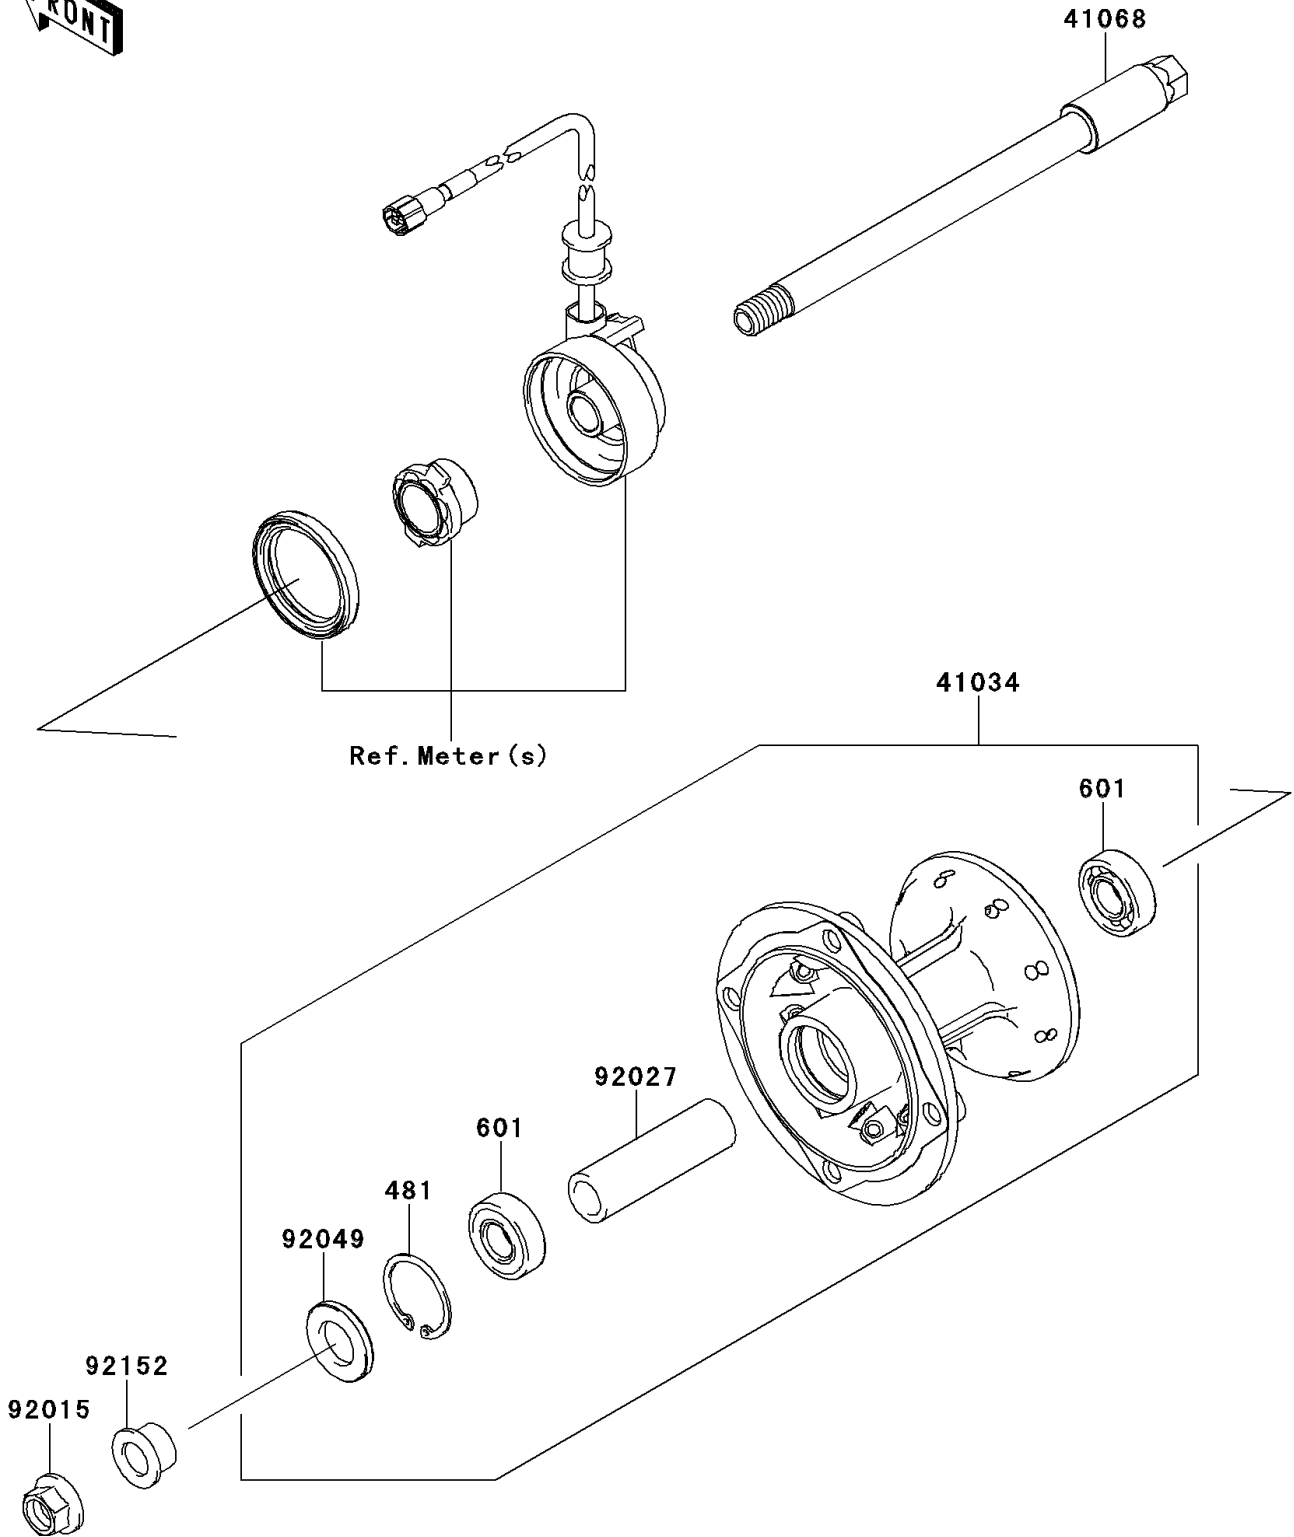

# 2013 KLX® 250S PARTS DIAGRAM

Front Hub

F2230

## 2013 KLX® 250S PARTS LIST

### Front Hub

ITEM NAME	PART NUMBER	QUANTITY
CIRCLIP-TYPE-C,35MM (Ref # 481)	481J3500	1
BEARING-BALL,#6202UG (Ref # 601)	601B6202UG	2
DRUM-ASSY,FRONT BRAKE (Ref # 41034)	41034-0051	1
AXLE,FR (Ref # 41068)	41068-0062	1
NUT,14MM (Ref # 92015)	92015-1407	1
COLLAR,15.2X22.2X75 (Ref # 92027)	92027-1958	1
SEAL-OIL (Ref # 92049)	92049-0136	1
COLLAR,FR AXLE,L=14 (Ref # 92152)	92152-0528	1