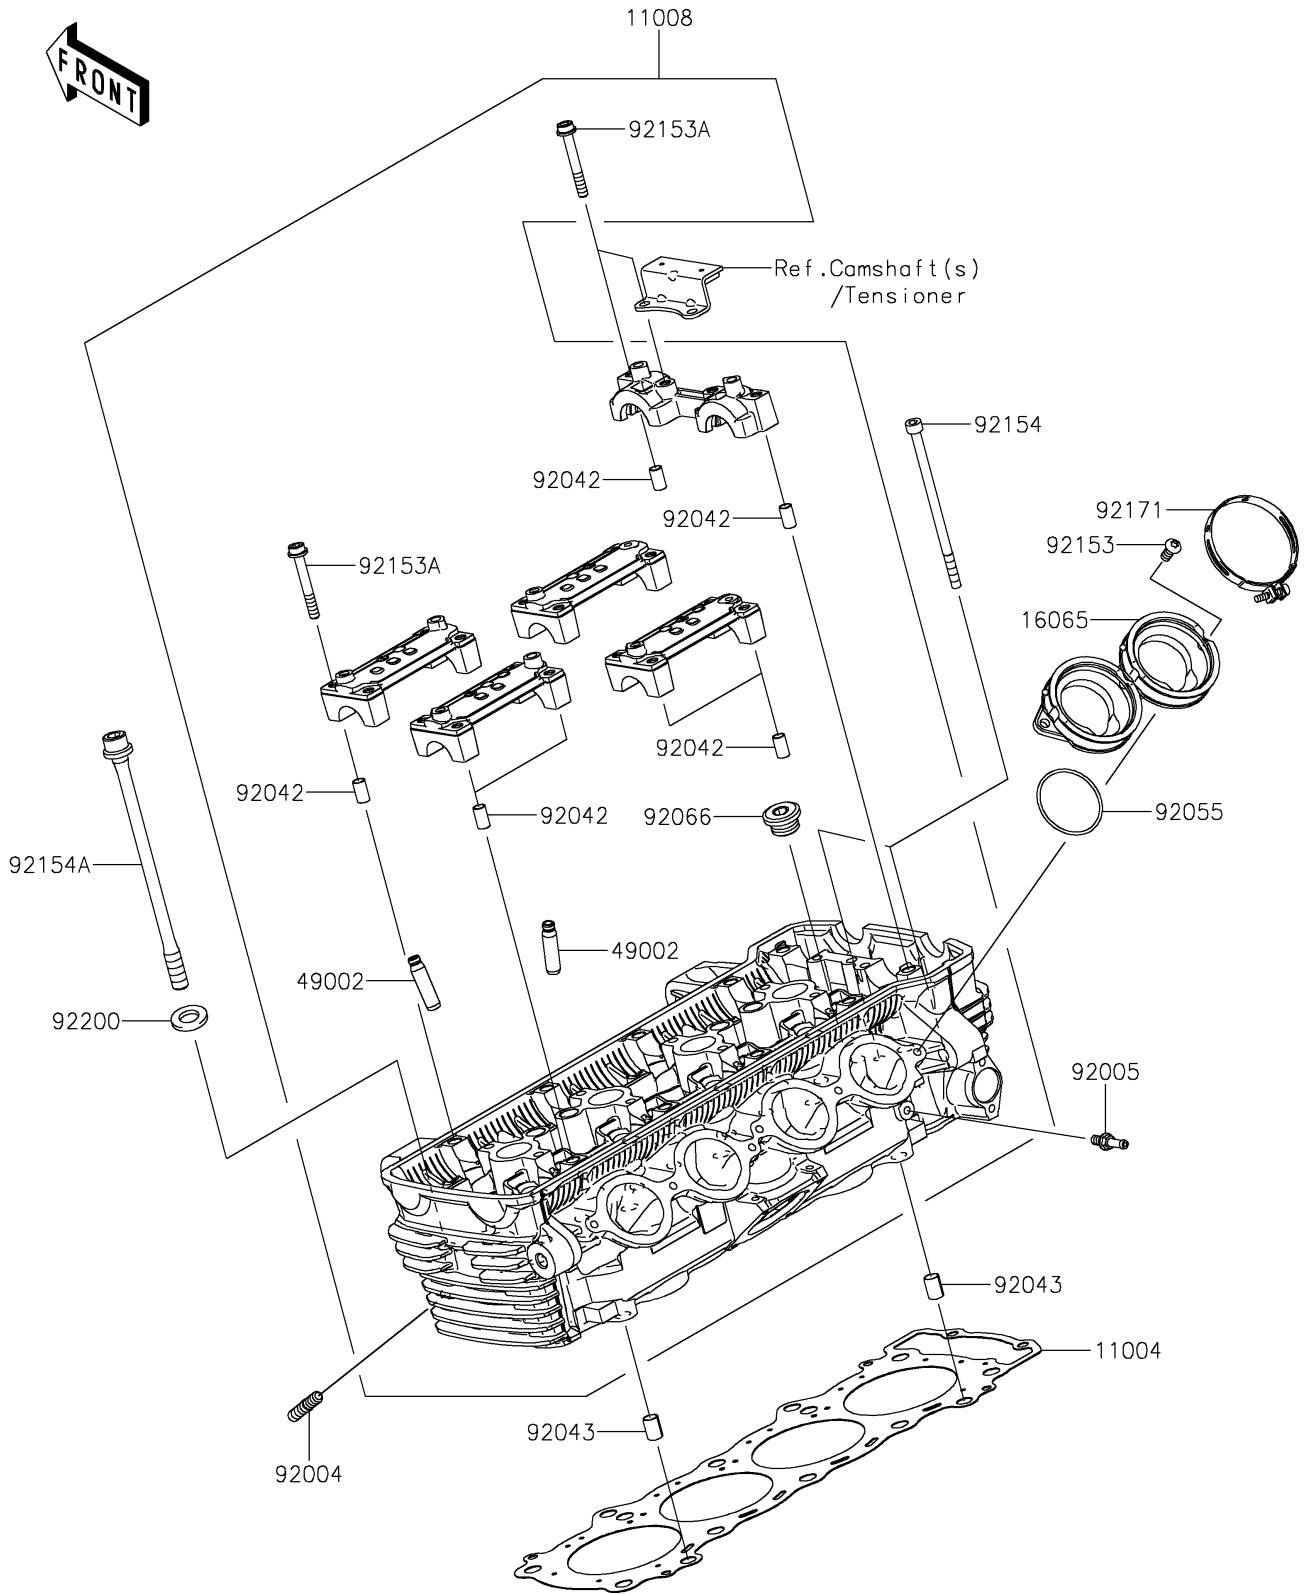

2022 Z900RS 50th ANNIVERSARY PARTS DIAGRAM

Cylinder Head

E1111

2022 Z900RS 50th ANNIVERSARY PARTS LIST

Cylinder Head

ITEM NAME	PART NUMBER	QUANTITY
GASKET-HEAD (Ref # 11004)	11004-0769	1
HEAD-COMP-CYLINDER (Ref # 11008)	11008-0999	1
HOLDER-CARBURETOR (Ref # 16065)	16065-0132	2
GUIDE-VALVE (Ref # 49002)	49002-0009	16
STUD (Ref # 92004)	92004-0050	8
FITTING (Ref # 92005)	92005-0826	1
PIN,DOWEL,6.3X8X14 (Ref # 92042)	92042-007	10
PIN,8.2X10X14 (Ref # 92043)	92043-1264	2
RING-O,42X1.9 (Ref # 92055)	92055-1536	4
PLUG,18X10 (Ref # 92066)	92066-0832	5
BOLT,TORX,6X14 (Ref # 92153)	92153-0406	6
BOLT,SOCKET,6X45 (Ref # 92153A)	92153-0656	20
BOLT,SOCKET,6X115 (Ref # 92154)	92154-0205	2
BOLT,FLANGED,10X165 (Ref # 92154A)	92154-2638	10
CLAMP,60MM (Ref # 92171)	92171-0729	4
WASHER,10.2X18.4X1.8 (Ref # 92200)	92200-1691	10