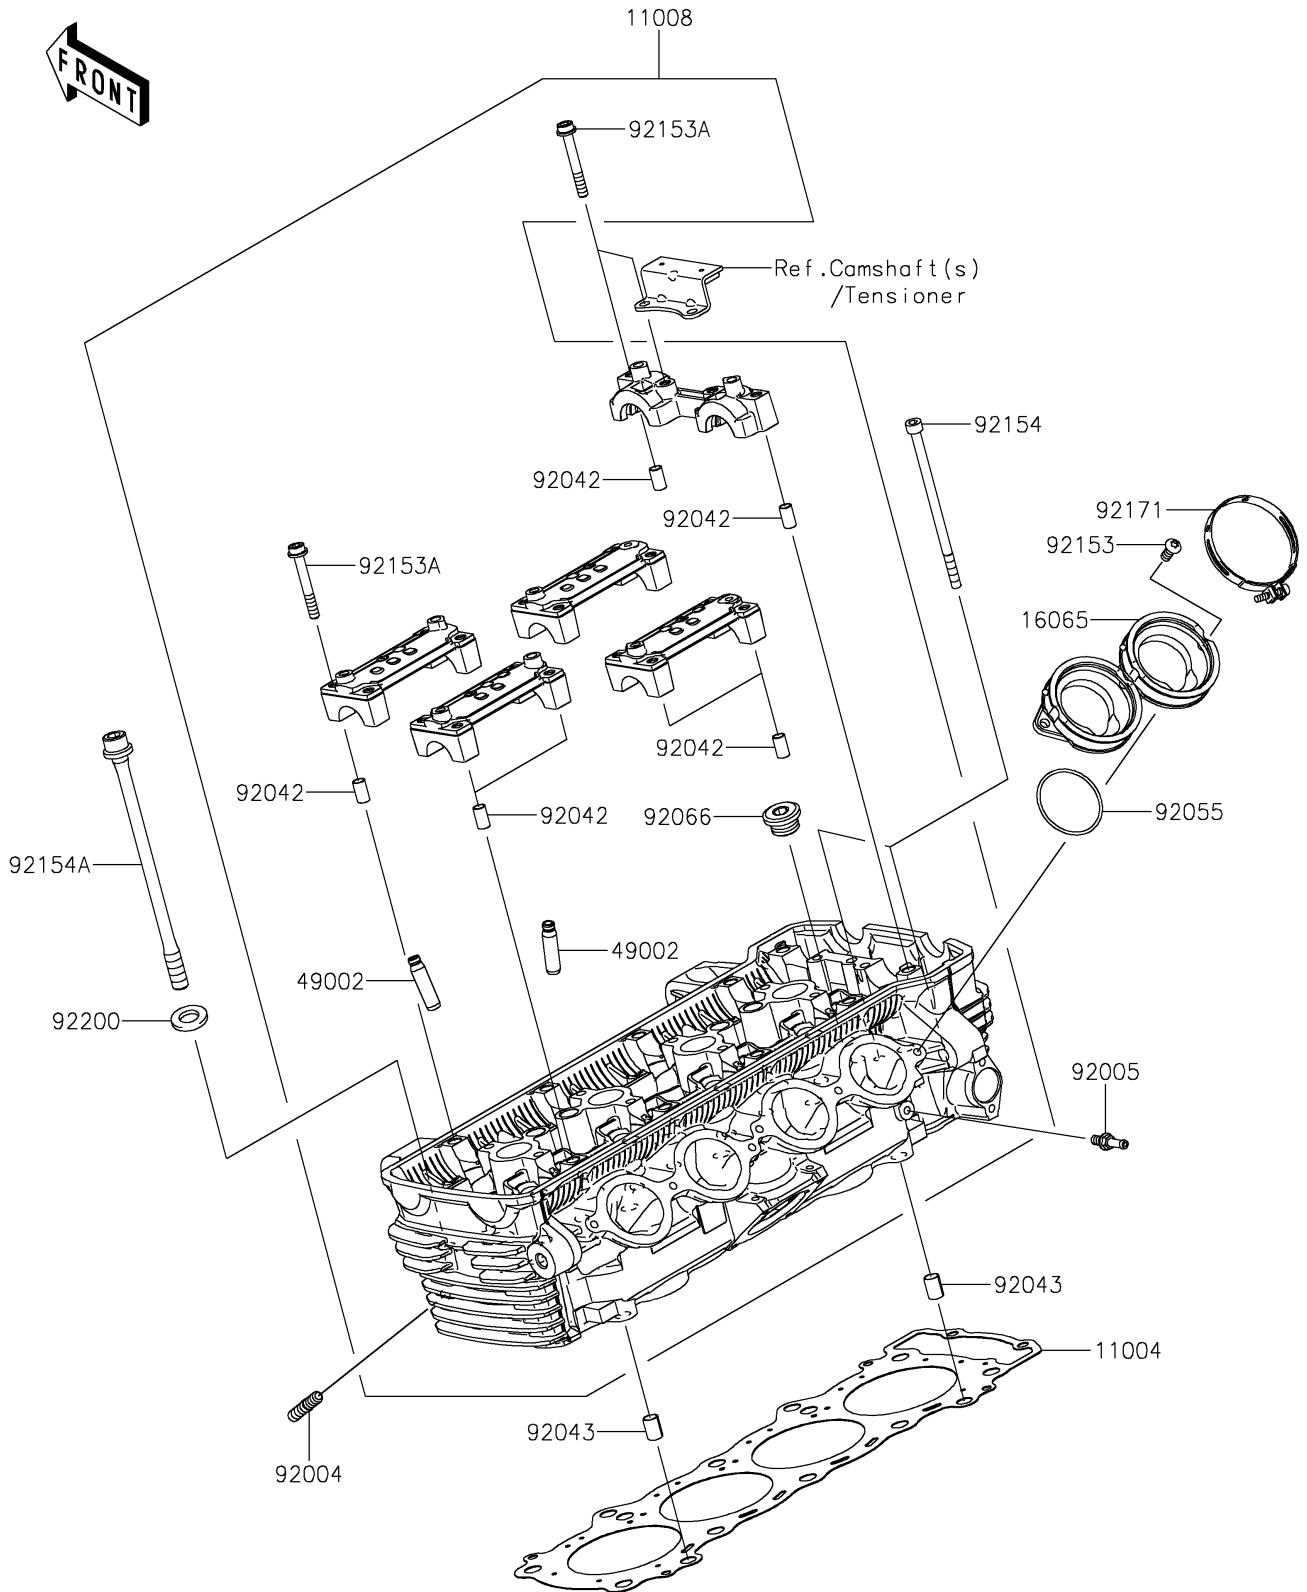

2023 Z900RS ABS PARTS DIAGRAM

Cylinder Head

E1111

2023 Z900RS ABS PARTS LIST

Cylinder Head

ITEM NAME	PART NUMBER	QUANTITY
GASKET-HEAD (Ref # 11004)	11004-0769	1
HEAD-COMP-CYLINDER (Ref # 11008)	11008-0999	1
HOLDER-CARBURETOR (Ref # 16065)	16065-0132	2
GUIDE-VALVE (Ref # 49002)	49002-0009	16
STUD (Ref # 92004)	92004-0050	8
FITTING (Ref # 92005)	92005-0826	1
PIN,DOWEL,6.3X8X14 (Ref # 92042)	92042-007	10
PIN,8.2X10X14 (Ref # 92043)	92043-1264	2
RING-O,42X1.9 (Ref # 92055)	92055-1536	4
PLUG,18X10 (Ref # 92066)	92066-0832	5
BOLT,TORX,6X14 (Ref # 92153)	92153-0406	6
BOLT,SOCKET,6X45 (Ref # 92153A)	92153-0656	20
BOLT,SOCKET,6X115 (Ref # 92154)	92154-0205	2
BOLT,FLANGED,10X165 (Ref # 92154A)	92154-2638	10
CLAMP,60MM (Ref # 92171)	92171-0729	4
WASHER,10.2X18.4X1.8 (Ref # 92200)	92200-1691	10