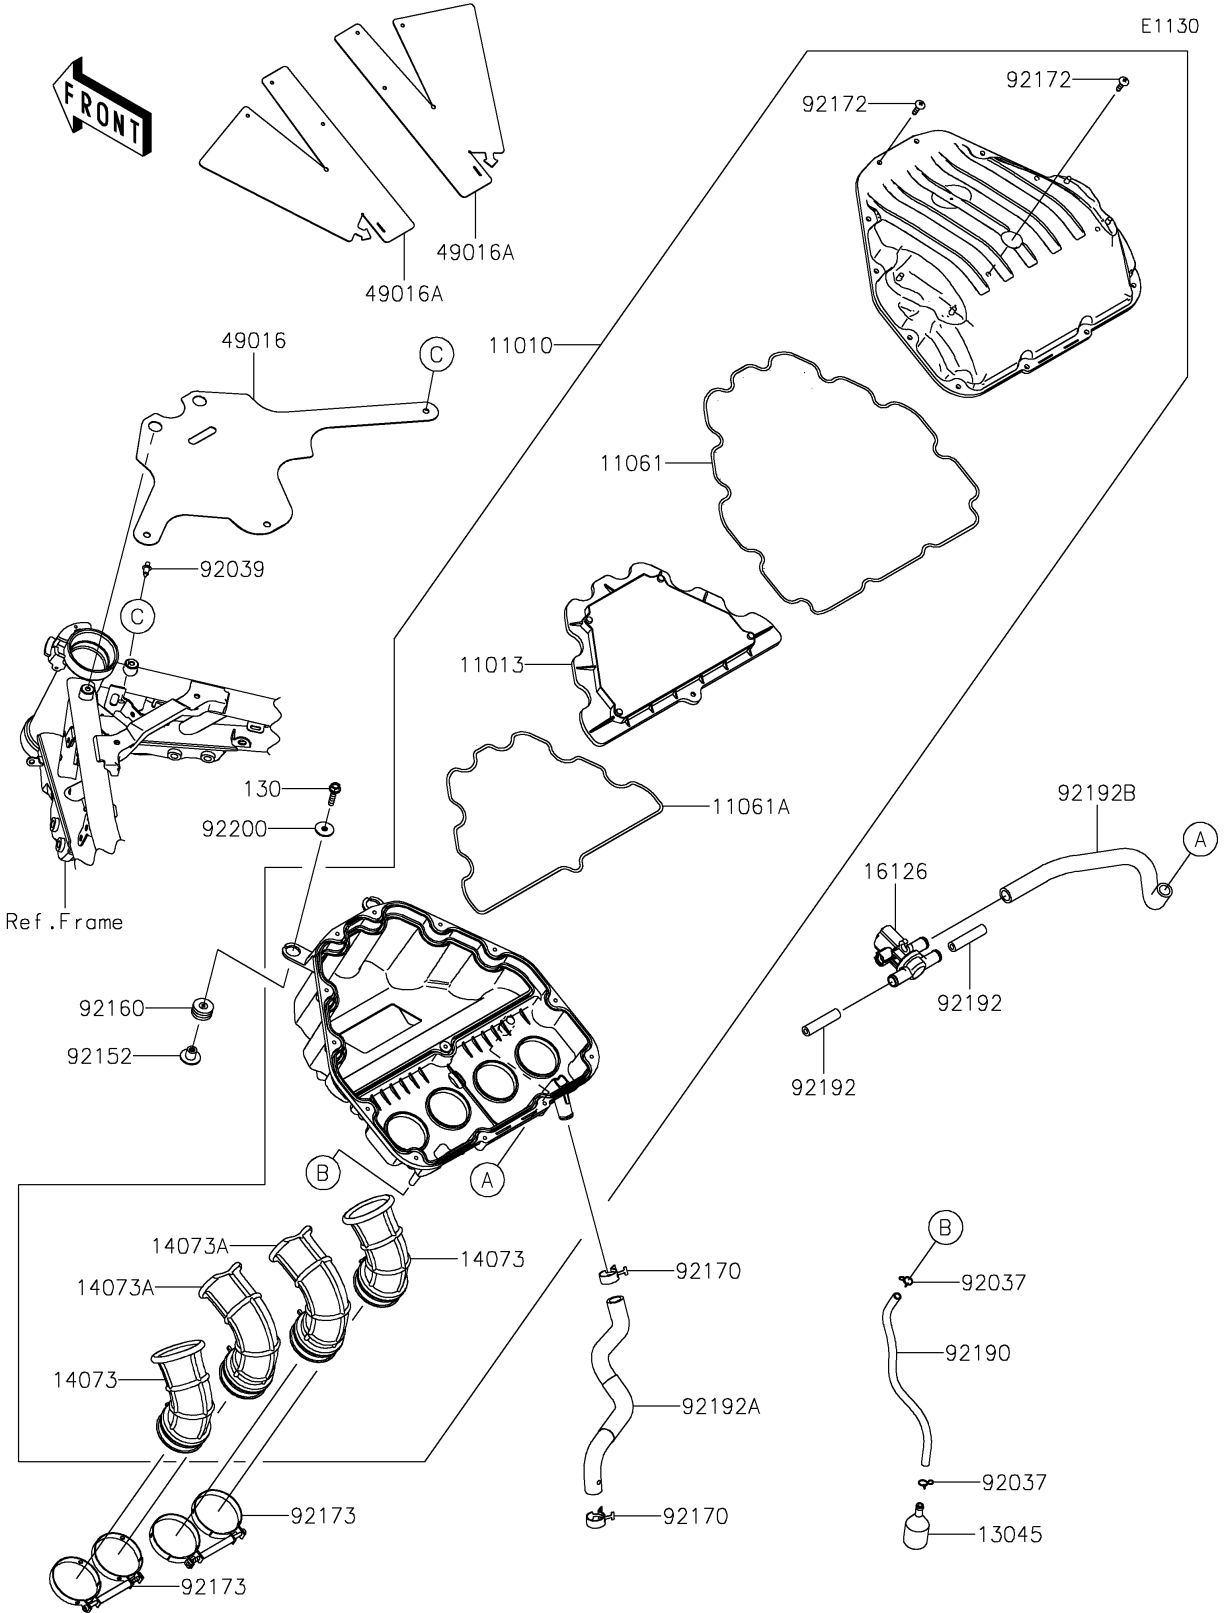

# 2023 Z900RS PARTS DIAGRAM

## 2023 Z900RS PARTS LIST

### Air Cleaner

ITEM NAME	PART NUMBER	QUANTITY
FILTER-ASSY-AIR (Ref # 11010)	11010-0952	1
ELEMENT-AIR FILTER (Ref # 11013)	11013-0768	1
GASKET,CASE (Ref # 11061)	11061-1263	1
GASKET,ELEMENT (Ref # 11061A)	11061-1264	1
RECEIVER-OIL (Ref # 13045)	13045-1057	1
DUCT,#1,#4 (Ref # 14073)	14073-0941	2
DUCT,#2,#3 (Ref # 14073A)	14073-0942	2
VALVE,AIR SWITCHING (Ref # 16126)	16126-0745	1
COVER-SEAL,WATERPROOF (Ref # 49016)	49016-0652	1
COVER-SEAL (Ref # 49016A)	49016-0653	2
CLAMP (Ref # 92037)	92037-1712	2
RIVET (Ref # 92039)	92039-0023	1
COLLAR,6.5X10.5X13.1 (Ref # 92152)	92152-0547	2
DAMPER (Ref # 92160)	92160-1162	2
CLAMP (Ref # 92170)	92170-1060	2
SCREW,TAPPING,5X20 (Ref # 92172)	92172-0483	13
CLAMP (Ref # 92173)	92173-2298	2
TUBE,6X9X300 (Ref # 92190)	92190-1253	1
TUBE,HEAD-ASWV (Ref # 92192)	92192-0843	2
TUBE,BLOWBY (Ref # 92192A)	92192-1692	1
TUBE,ASWV-A/C (Ref # 92192B)	92192-1785	1
WASHER,6.5X22X1.6 (Ref # 92200)	92200-1087	2
BOLT-FLANGED,6X25 (Ref # 130)	130BA0625	2