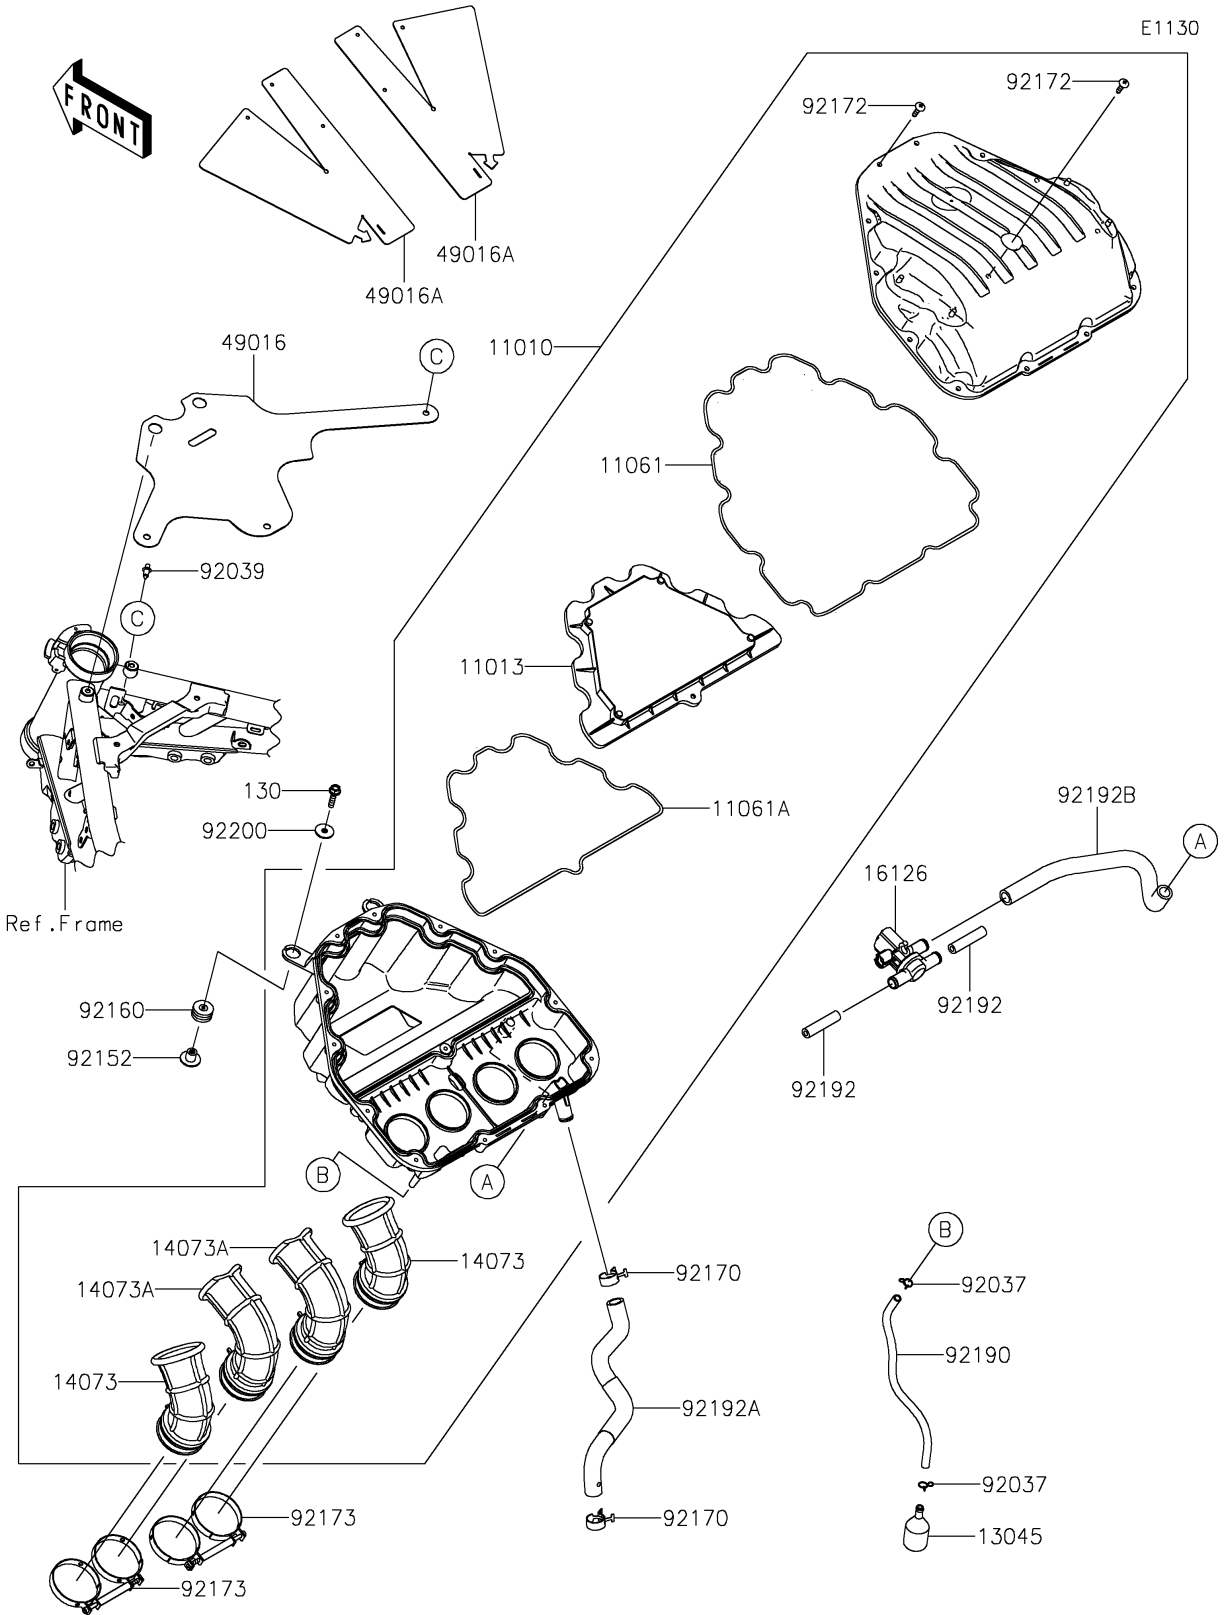

2023 Z900RS ABS PARTS DIAGRAM

Air Cleaner

2023 Z900RS ABS PARTS LIST

Air Cleaner

ITEM NAME	PART NUMBER	QUANTITY
FILTER-ASSY-AIR (Ref # 11010)	11010-0952	1
ELEMENT-AIR FILTER (Ref # 11013)	11013-0768	1
GASKET,CASE (Ref # 11061)	11061-1263	1
GASKET,ELEMENT (Ref # 11061A)	11061-1264	1
RECEIVER-OIL (Ref # 13045)	13045-1057	1
DUCT,#1,#4 (Ref # 14073)	14073-0941	2
DUCT,#2,#3 (Ref # 14073A)	14073-0942	2
VALVE,AIR SWITCHING (Ref # 16126)	16126-0745	1
COVER-SEAL,WATERPROOF (Ref # 49016)	49016-0652	1
COVER-SEAL (Ref # 49016A)	49016-0653	2
CLAMP (Ref # 92037)	92037-1712	2
RIVET (Ref # 92039)	92039-0023	1
COLLAR,6.5X10.5X13.1 (Ref # 92152)	92152-0547	2
DAMPER (Ref # 92160)	92160-1162	2
CLAMP (Ref # 92170)	92170-1060	2
SCREW,TAPPING,5X20 (Ref # 92172)	92172-0483	13
CLAMP (Ref # 92173)	92173-2298	2
TUBE,6X9X300 (Ref # 92190)	92190-1253	1
TUBE,HEAD-ASWV (Ref # 92192)	92192-0843	2
TUBE,BLOWBY (Ref # 92192A)	92192-1692	1
TUBE,ASWV-A/C (Ref # 92192B)	92192-1785	1
WASHER,6.5X22X1.6 (Ref # 92200)	92200-1087	2
BOLT-FLANGED,6X25 (Ref # 130)	130BA0625	2