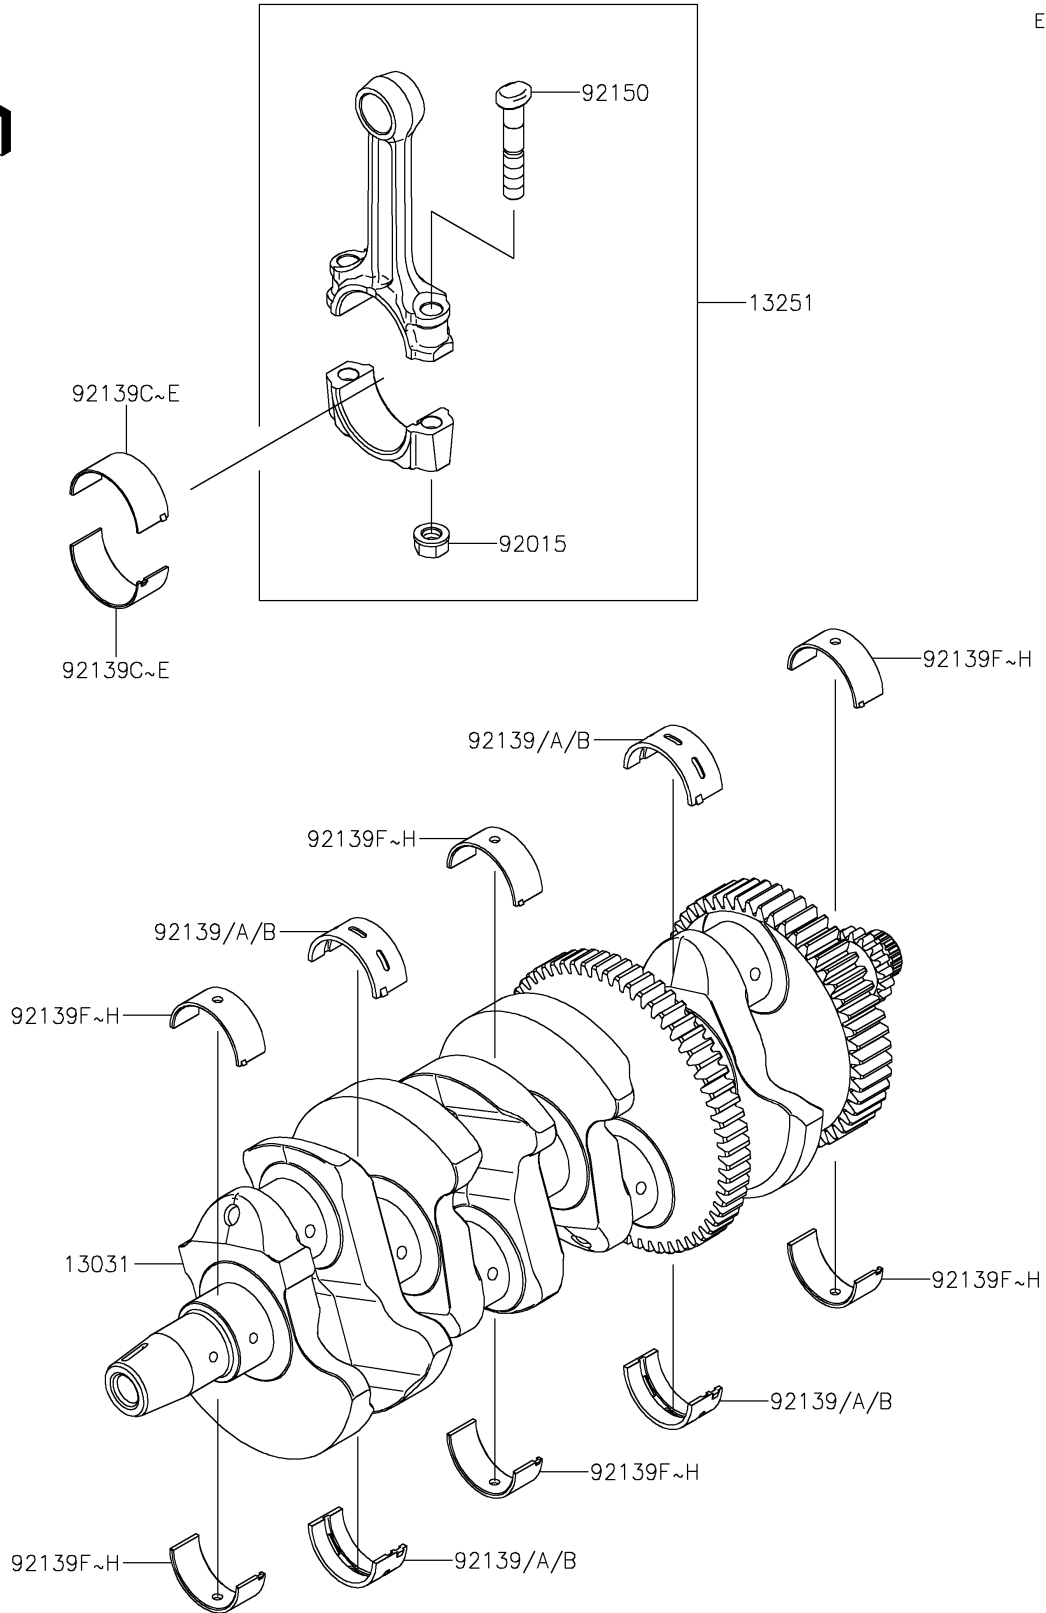

2022 Z900RS PARTS DIAGRAM

Crankshaft

E1321

2022 Z900RS PARTS LIST

Crankshaft

ITEM NAME	PART NUMBER	QUANTITY
CRANKSHAFT-COMP (Ref # 13031)	13031-0935	1
ROD-ASSY-CONNECTING,II (Ref # 13251)	13251-0739-II	4
NUT,FLANGED,8MM (Ref # 92015)	92015-1311	8
BUSHING,CRANK #2,BLUE (Ref # 92139)	92139-0032	AR
BUSHING,CRANK #2,BLACK (Ref # 92139A)	92139-0033	4
BUSHING,CRANK #2,BROWN (Ref # 92139B)	92139-0034	AR
BUSHING,CRANK PIN,BLUE (Ref # 92139C)	92139-0122	AR
BUSHING,CRANK PIN,BLACK (Ref # 92139D)	92139-0123	8
BUSHING,CRANK PIN,BROWN (Ref # 92139E)	92139-0124	AR
BUSHING,CRANK,#1,BLUE (Ref # 92139F)	92139-0217	AR
BUSHING,CRANK,#1,BLACK (Ref # 92139G)	92139-0218	6
BUSHING,CRANK,#1,BROWN (Ref # 92139H)	92139-0219	AR
BOLT,CONNECTING ROD,8MM (Ref # 92150)	92150-1216	8