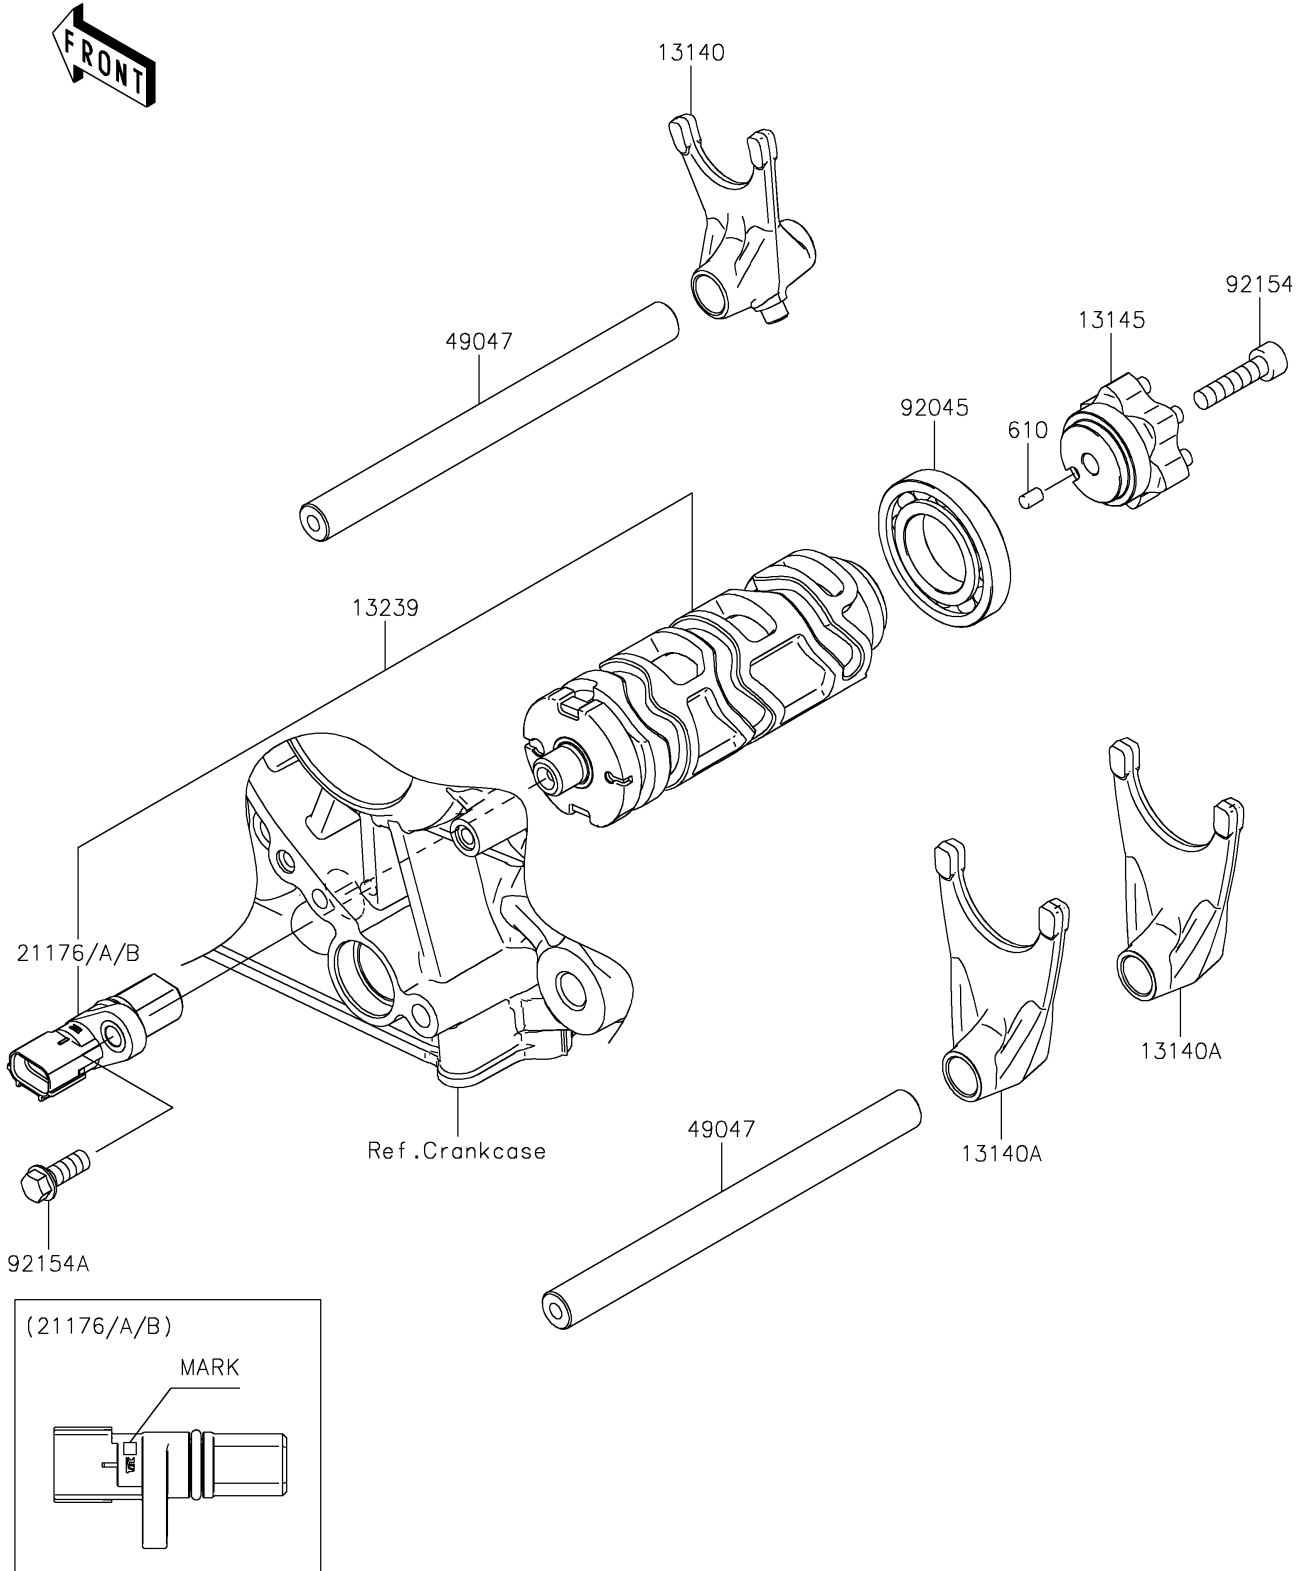

2022 Z900RS 50th ANNIVERSARY PARTS DIAGRAM

Gear Change Drum/Shift Fork(s)

E1362

2022 Z900RS 50th ANNIVERSARY PARTS LIST

Gear Change Drum/Shift Fork(s)

ITEM NAME	PART NUMBER	QUANTITY
FORK-SHIFT (Ref # 13140)	13140-0061	1
FORK-SHIFT (Ref # 13140A)	13140-0062	2
CAM-CHANGE DRUM (Ref # 13145)	13145-0568	1
DRUM-ASSY-CHANGE (Ref # 13239)	13239-0581	1
SENSOR,GEAR POSITION,M MARK (Ref # 21176)	21176-0825	1
SENSOR,GEAR POSITION,H MARK (Ref # 21176A)	21176-0845	1
SENSOR,GEAR POSITION,L MARK (Ref # 21176B)	21176-0846	1
ROD-SHIFT (Ref # 49047)	49047-0644	2
BEARING-BALL,16005 (Ref # 92045)	92045-1045	1
BOLT,SOCKET,6X25 (Ref # 92154)	92154-0477	1
BOLT,FLANGED,6X16 (Ref # 92154A)	92154-2096	1
ROLLER,4X6 (Ref # 610)	610A0406	1