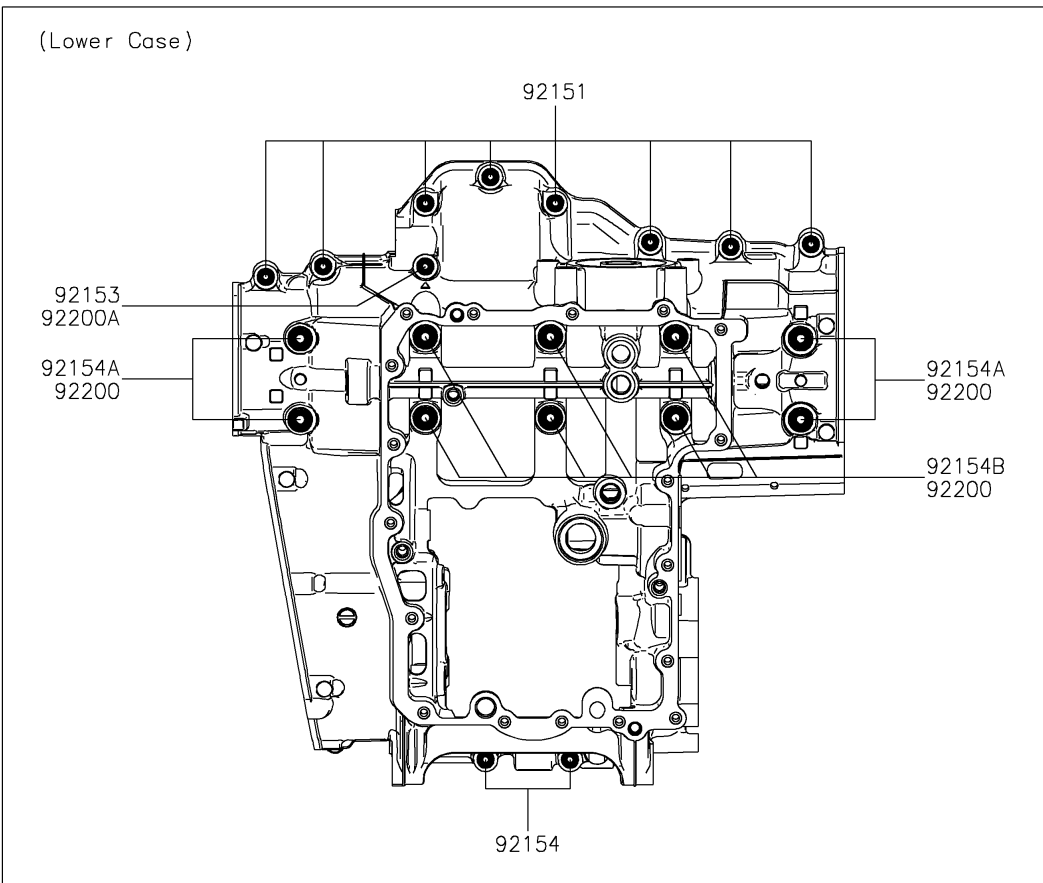

2022 Z900RS 50th ANNIVERSARY PARTS DIAGRAM

Crankcase Bolt Pattern

E1412

2022 Z900RS 50th ANNIVERSARY PARTS LIST

Crankcase Bolt Pattern

ITEM NAME	PART NUMBER	QUANTITY
BOLT,FLANGED,7X85 (Ref # 92150)	92150-1251	3
BOLT,8X70 (Ref # 92150A)	92150-1483	2
BOLT,6X40 (Ref # 92150B)	92150-1794	3
BOLT,FLANGED,7X45 (Ref # 92151)	92151-1539	8
BOLT,FLANGED,7X60 (Ref # 92153)	92153-1045	1
BOLT,FLANGED,6X68 (Ref # 92153A)	92153-1637	2
BOLT,FLANGED,7X50 (Ref # 92154)	92154-0372	3
BOLT,FLANGED,9X100 (Ref # 92154A)	92154-2639	4
BOLT,FLANGED,9X90 (Ref # 92154B)	92154-2640	6
WASHER,9.2X19X2.3 (Ref # 92200)	92200-0115	10
WASHER (Ref # 92200A)	92200-0556	2