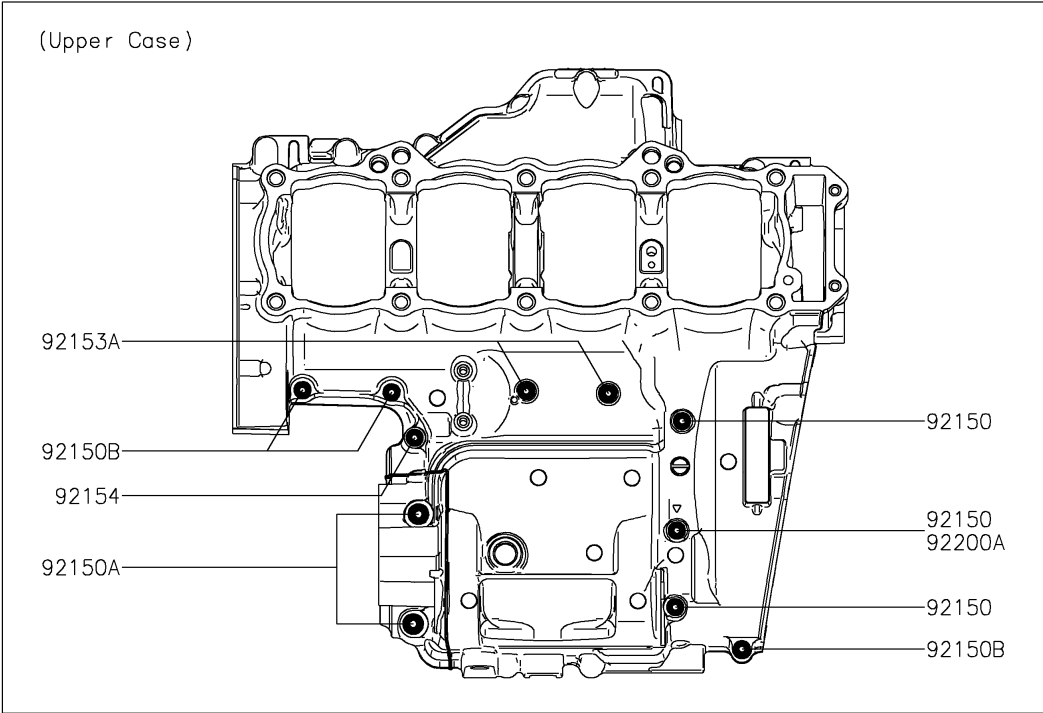

2022 Z900RS 50th ANNIVERSARY PARTS DIAGRAM

Crankcase Bolt Pattern

E1412

2022 Z900RS 50th ANNIVERSARY PARTS LIST

Crankcase Bolt Pattern

ITEM NAME	PART NUMBER	QUANTITY
BOLT,FLANGED,7X85 (Ref # 92150)	92150-1251	3
BOLT,8X70 (Ref # 92150A)	92150-1483	2
BOLT,6X40 (Ref # 92150B)	92150-1794	3
BOLT,FLANGED,7X45 (Ref # 92151)	92151-1539	8
BOLT,FLANGED,7X60 (Ref # 92153)	92153-1045	1
BOLT,FLANGED,6X68 (Ref # 92153A)	92153-1637	2
BOLT,FLANGED,7X50 (Ref # 92154)	92154-0372	3
BOLT,FLANGED,9X100 (Ref # 92154A)	92154-2639	4
BOLT,FLANGED,9X90 (Ref # 92154B)	92154-2640	6
WASHER,9.2X19X2.3 (Ref # 92200)	92200-0115	10
WASHER (Ref # 92200A)	92200-0556	2