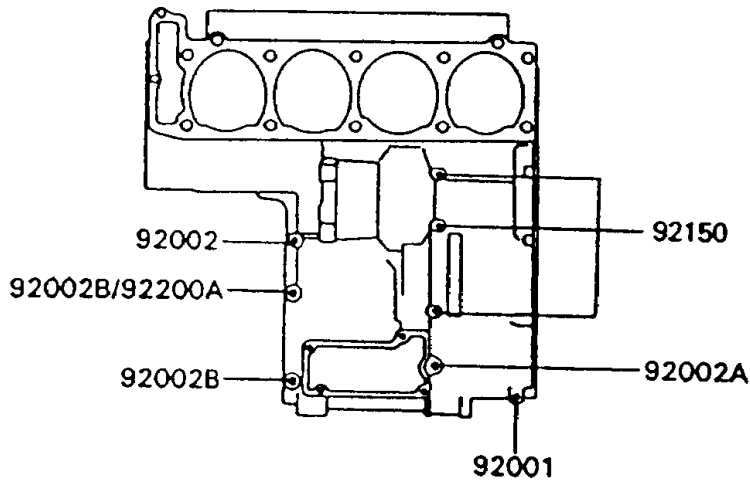

1993 Concours PARTS DIAGRAM

Crankcase Bolt Pattern

E1412

Upper Case

Lower Case

1993 Concours PARTS LIST

Crankcase Bolt Pattern

ITEM NAME	PART NUMBER	QUANTITY
BOLT,6X38 (Ref # 92001)	92001-1899	8
BOLT,6X55 (Ref # 92002)	92002-1054	1
BOLT,6X85 (Ref # 92002A)	92002-1306	1
BOLT,8X63 (Ref # 92002B)	92002-1308	2
BOLT,6X120 (Ref # 92002C)	92002-1654	3
BOLT,6X115 (Ref # 92150)	92150-1140	3
BOLT,9X90 (Ref # 92150A)	92150-1364	6
BOLT,9X140 (Ref # 92150B)	92150-1365	3
BOLT,7X38 (Ref # 92150C)	92150-1367	1
WASHER,9.5X18X1.2 (Ref # 92200)	92200-1037	5
WASHER,8.5X16X1.2 (Ref # 92200A)	92200-1063	1