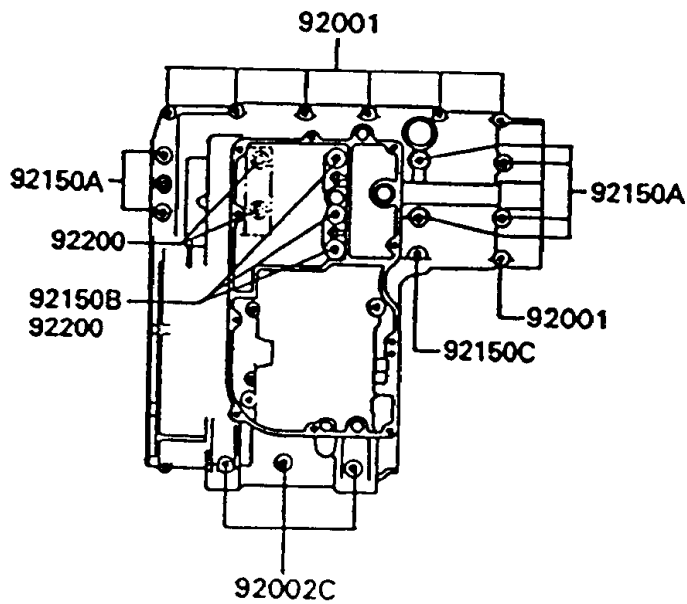

1993 Concours PARTS DIAGRAM

Crankcase Bolt Pattern

E1412

Upper Case

Lower Case

1993 Concours PARTS LIST

Crankcase Bolt Pattern

ITEM NAME	PART NUMBER	QUANTITY
BOLT,6X38 (Ref # 92001)	92001-1899	8
BOLT,6X55 (Ref # 92002)	92002-1054	1
BOLT,6X85 (Ref # 92002A)	92002-1306	1
BOLT,8X63 (Ref # 92002B)	92002-1308	2
BOLT,6X120 (Ref # 92002C)	92002-1654	3
BOLT,6X115 (Ref # 92150)	92150-1140	3
BOLT,9X90 (Ref # 92150A)	92150-1364	6
BOLT,9X140 (Ref # 92150B)	92150-1365	3
BOLT,7X38 (Ref # 92150C)	92150-1367	1
WASHER,9.5X18X1.2 (Ref # 92200)	92200-1037	5
WASHER,8.5X16X1.2 (Ref # 92200A)	92200-1063	1