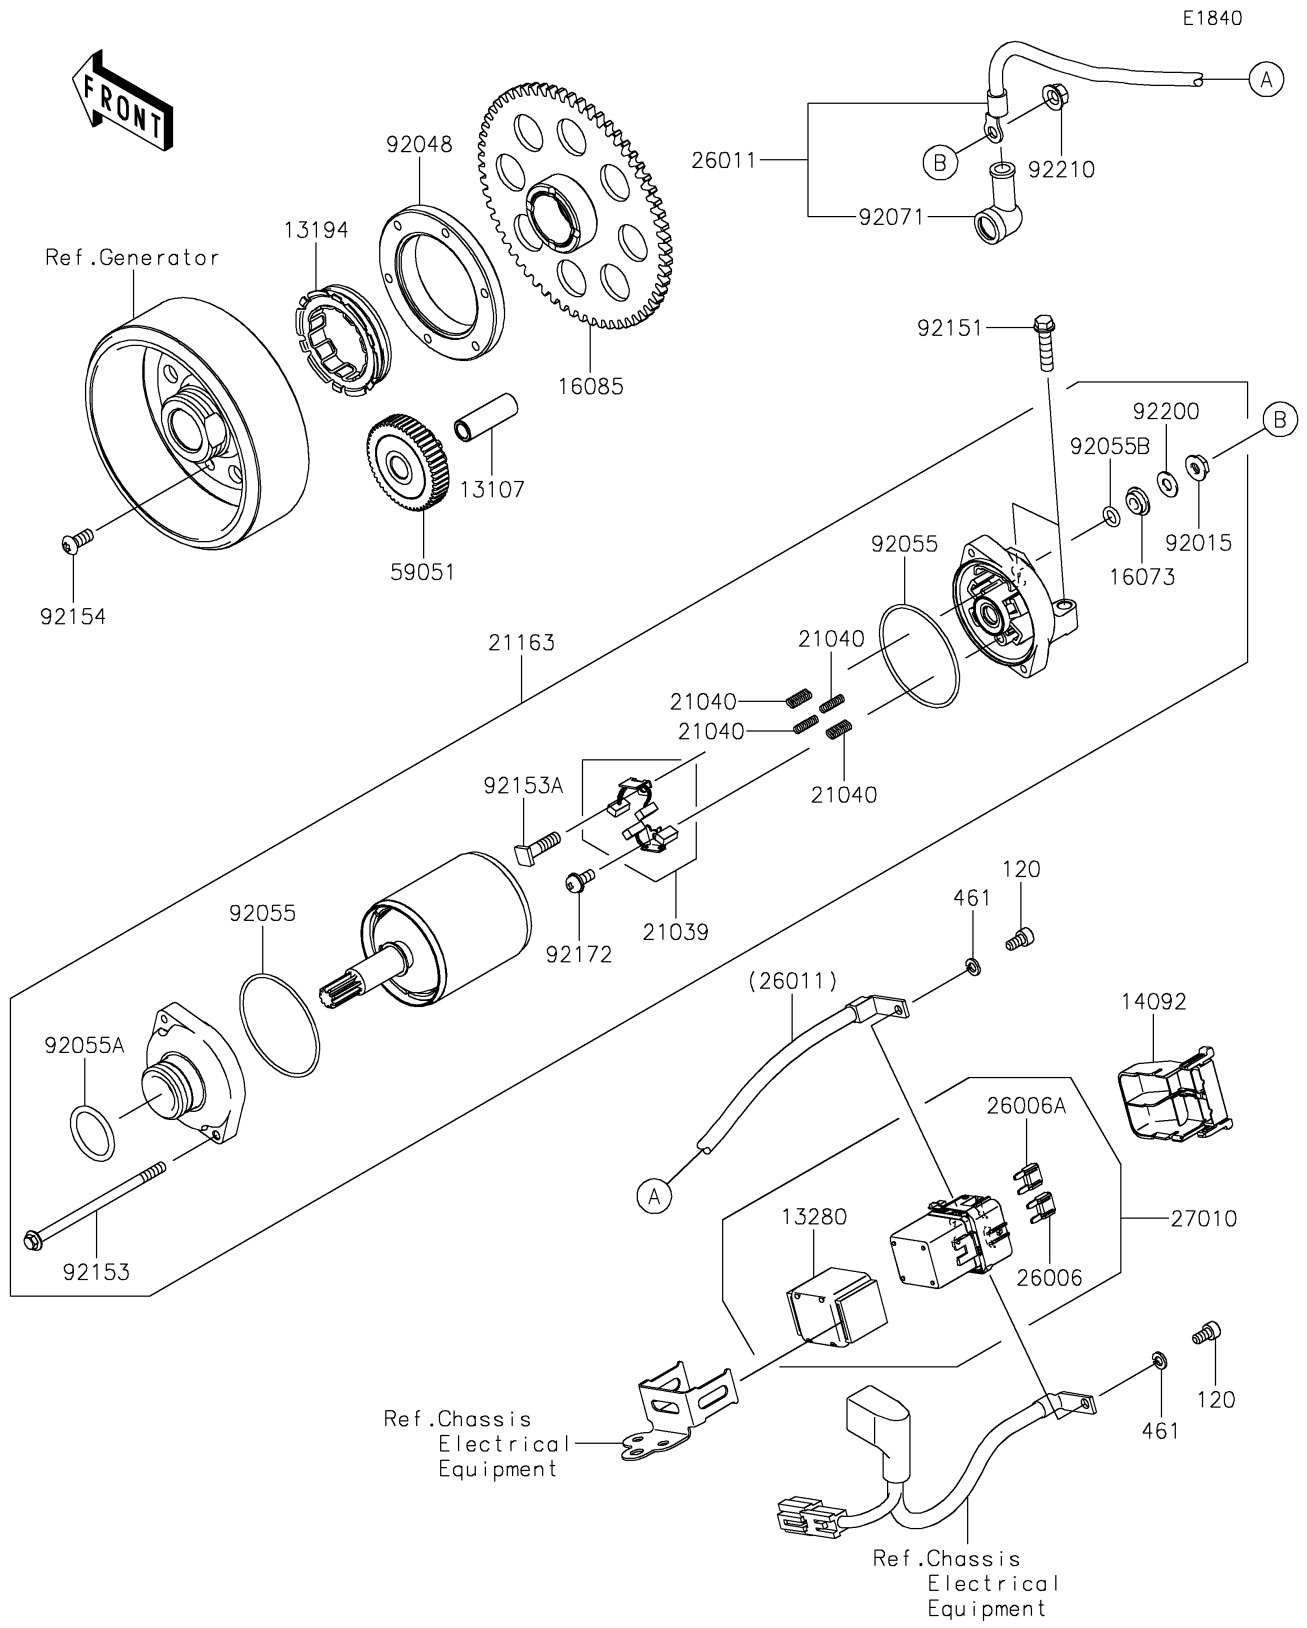

# 2022 Z900RS 50th ANNIVERSARY PARTS DIAGRAM

## Starter Motor

### Starter Motor

ITEM NAME	PART NUMBER	QUANTITY
SHAFT,IDLER GEAR (Ref # 13107)	13107-1377	1
CLUTCH-ONEWAY (Ref # 13194)	13194-1096	1
HOLDER,MAGNETIC SWITCH (Ref # 13280)	13280-0814	1
COVER (Ref # 14092)	14092-0109	1
INSULATOR (Ref # 16073)	16073-0053	1
GEAR,CLUTCH ONEWAY (Ref # 16085)	16085-0609	1
BRUSH,CARBON (Ref # 21039)	21039-0004	1
SPRING-BRUSH (Ref # 21040)	21040-0003	4
STARTER-ELECTRIC (Ref # 21163)	21163-0770	1
FUSE,MINI BLADE,15A,BLUE (Ref # 26006)	26006-0001	1
FUSE,MINI BLADE,30A,GREEN (Ref # 26006A)	26006-1080	1
WIRE-LEAD (Ref # 26011)	26011-0986	1
SWITCH (Ref # 27010)	27010-0770	1
GEAR-SPUR,IDLER (Ref # 59051)	59051-0762	1
NUT,STARTER MOTOR (Ref # 92015)	92015-1476	1
RACE (Ref # 92048)	92048-0018	1
RING-O (Ref # 92055)	92055-0136	2
RING-O (Ref # 92055A)	92055-1276	1
RING-O,4.5X2.0 (Ref # 92055B)	92055-1370	1
GROMMET (Ref # 92071)	92071-0024	1
BOLT,FLANGED-SMALL,6X25 (Ref # 92151)	92151-1930	2
BOLT (Ref # 92153)	92153-1850	2
BOLT (Ref # 92153A)	92153-1866	1
BOLT,TORX,6X14 (Ref # 92154)	92154-2448	6
SCREW (Ref # 92172)	92172-0334	1
WASHER (Ref # 92200)	92200-0386	1
NUT,6MM (Ref # 92210)	92210-0188	1
BOLT-SOCKET,5X10 (Ref # 120)	120CB0510	2
WASHER-SPRING,5MM (Ref # 461)	461DB0500	2