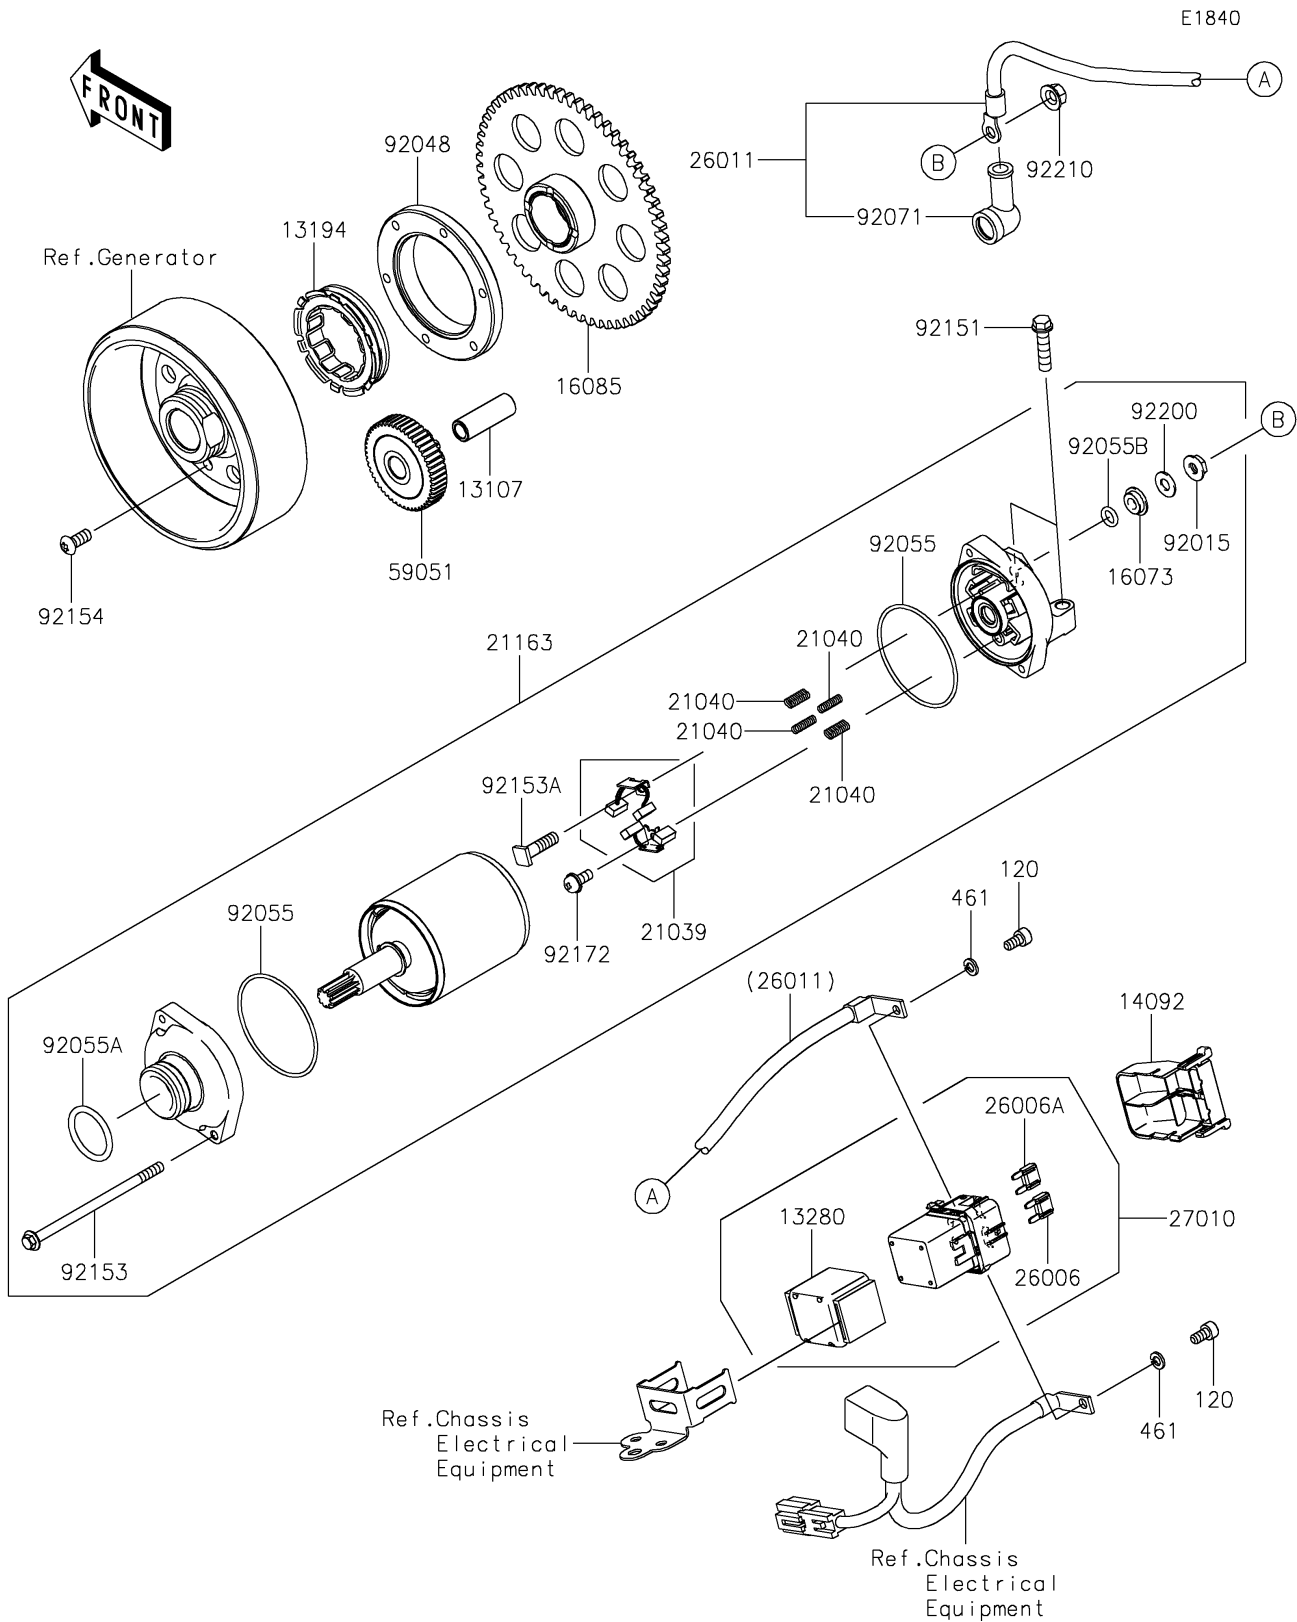

2023 Z900RS ABS PARTS DIAGRAM

Starter Motor

2023 Z900RS ABS PARTS LIST

Starter Motor

ITEM NAME	PART NUMBER	QUANTITY
SHAFT,IDLER GEAR (Ref # 13107)	13107-1377	1
CLUTCH-ONEWAY (Ref # 13194)	13194-1096	1
HOLDER,MAGNETIC SWITCH (Ref # 13280)	13280-0814	1
COVER (Ref # 14092)	14092-0109	1
INSULATOR (Ref # 16073)	16073-0053	1
GEAR,CLUTCH ONEWAY (Ref # 16085)	16085-0609	1
BRUSH,CARBON (Ref # 21039)	21039-0004	1
SPRING-BRUSH (Ref # 21040)	21040-0003	4
STARTER-ELECTRIC (Ref # 21163)	21163-0770	1
FUSE,MINI BLADE,15A,BLUE (Ref # 26006)	26006-0001	1
FUSE,MINI BLADE,30A,GREEN (Ref # 26006A)	26006-1080	1
WIRE-LEAD (Ref # 26011)	26011-0986	1
SWITCH (Ref # 27010)	27010-0770	1
GEAR-SPUR,IDLER (Ref # 59051)	59051-0762	1
NUT,STARTER MOTOR (Ref # 92015)	92015-1476	1
RACE (Ref # 92048)	92048-0018	1
RING-O (Ref # 92055)	92055-0136	2
RING-O (Ref # 92055A)	92055-1276	1
RING-O,4.5X2.0 (Ref # 92055B)	92055-1370	1
GROMMET (Ref # 92071)	92071-0024	1
BOLT,FLANGED-SMALL,6X25 (Ref # 92151)	92151-1930	2
BOLT (Ref # 92153)	92153-1850	2
BOLT (Ref # 92153A)	92153-1866	1
BOLT,TORX,6X14 (Ref # 92154)	92154-2448	6
SCREW (Ref # 92172)	92172-0334	1
WASHER (Ref # 92200)	92200-0386	1
NUT,6MM (Ref # 92210)	92210-0188	1
BOLT-SOCKET,5X10 (Ref # 120)	120CB0510	2
WASHER-SPRING,5MM (Ref # 461)	461DB0500	2