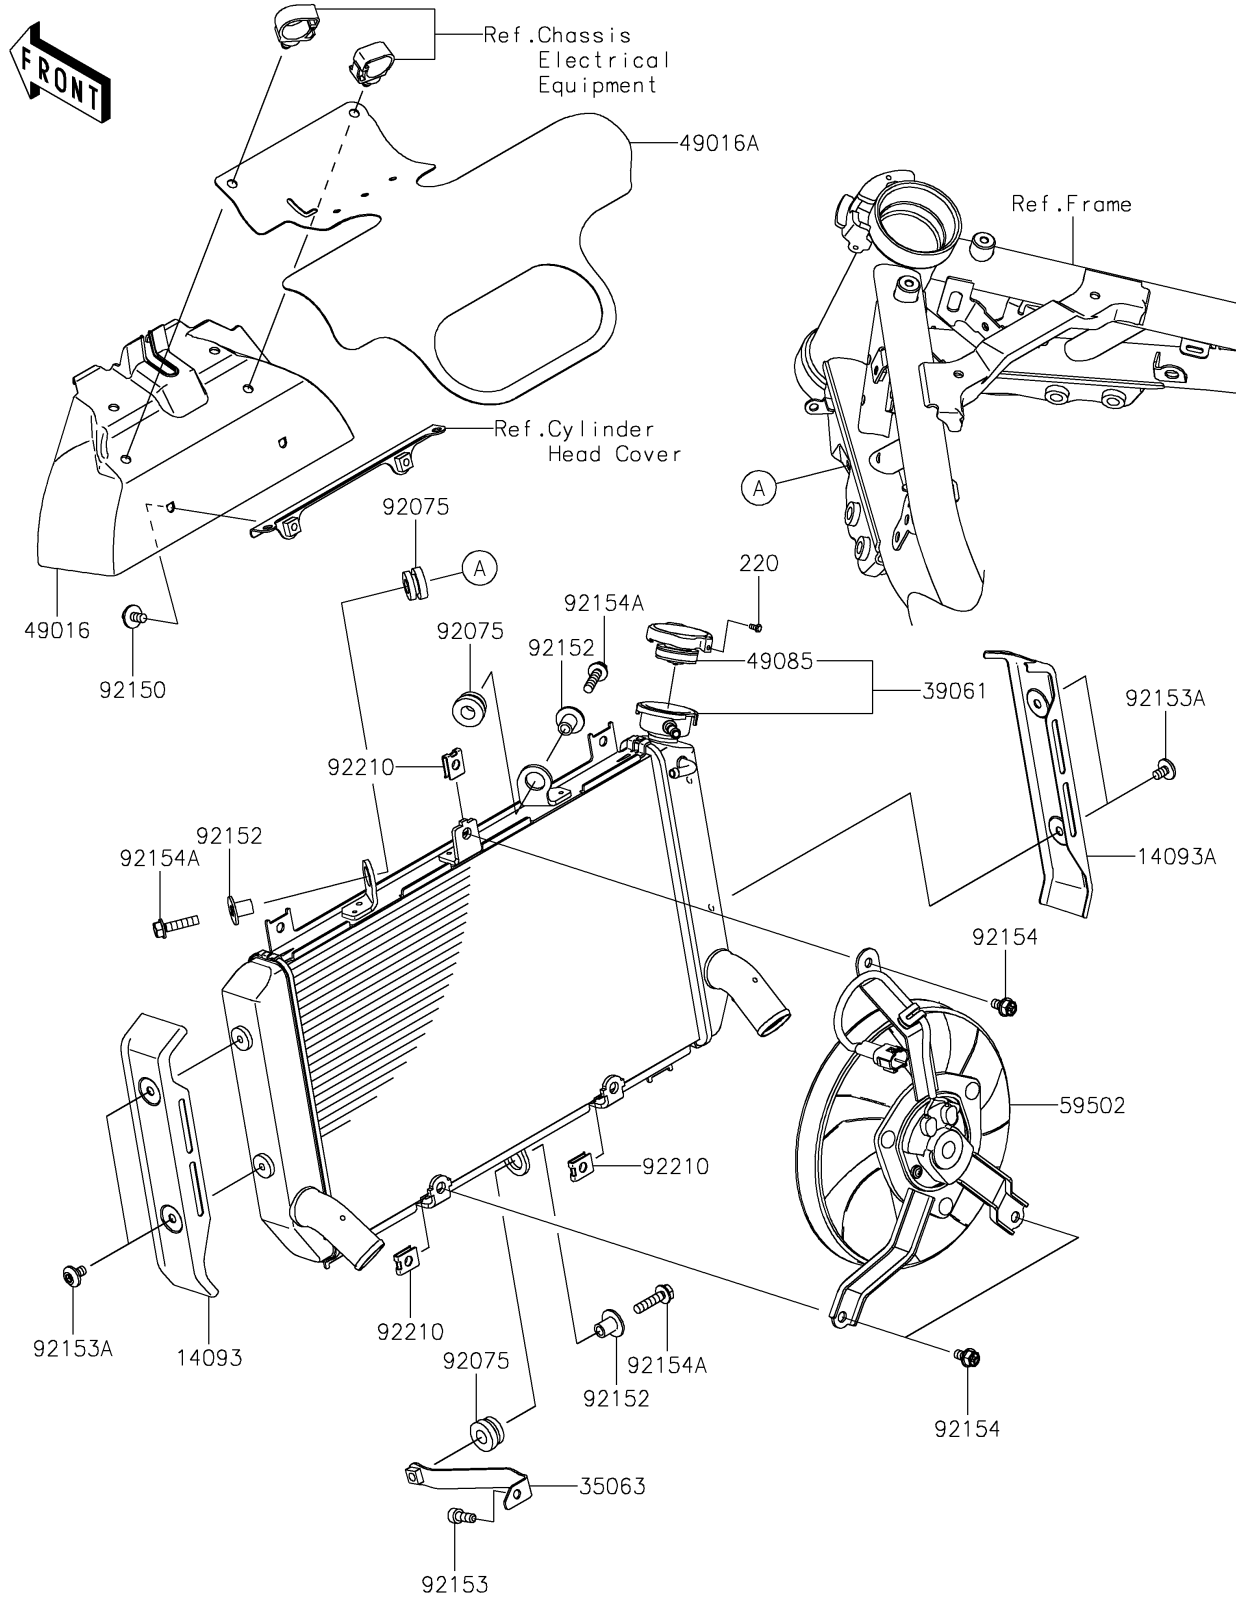

# 2023 Z900RS ABS PARTS DIAGRAM

Radiator

E3032

## 2023 Z900RS ABS PARTS LIST

### Radiator

ITEM NAME	PART NUMBER	QUANTITY
COVER,RADIATOR,LH,SILVER (Ref # 14093)	14093-1000-28Z	1
COVER,RADIATOR,RH,SILVER (Ref # 14093A)	14093-1001-28Z	1
STAY (Ref # 35063)	35063-1512	1
RADIATOR-ASSY (Ref # 39061)	39061-0809	1
COVER-SEAL,HEAT (Ref # 49016)	49016-0647	1
COVER-SEAL,HEAT (Ref # 49016A)	49016-0648	1
CAP-ASSY-PRESSURE (Ref # 49085)	49085-0016	1
FAN-ASSY (Ref # 59502)	59502-0614	1
DAMPER,RUBBER (Ref # 92075)	92075-1123	3
BOLT,6X12 (Ref # 92150)	92150-1891	2
COLLAR (Ref # 92152)	92152-0667	3
BOLT,SOCKET,6X16 (Ref # 92153)	92153-1344	1
BOLT,SOCKET,6X10 (Ref # 92153A)	92153-1628	4
BOLT (Ref # 92154)	92154-1429	3
BOLT,FLANGED,6X22 (Ref # 92154A)	92154-2673	3
NUT (Ref # 92210)	92210-1323	3
SCREW-PAN-CROS,3X6 (Ref # 220)	220AB0306	1