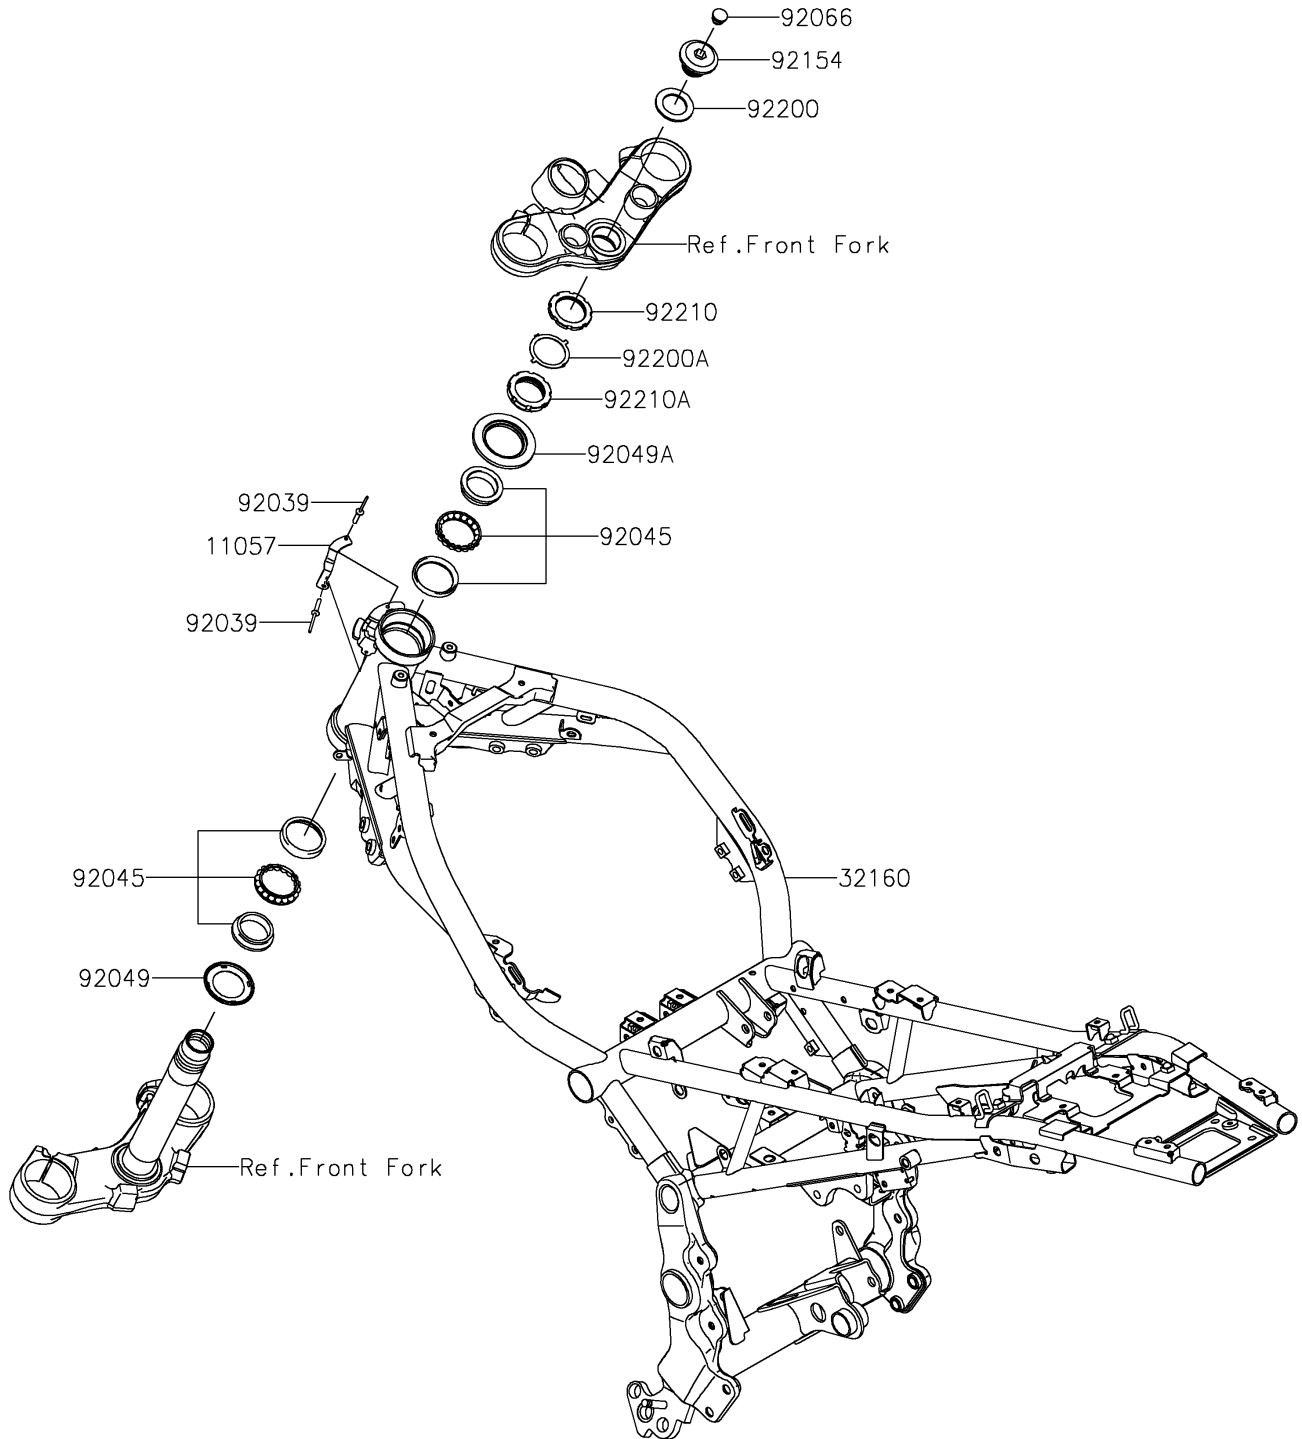

2022 Z900RS PARTS DIAGRAM

Frame

F2120

2022 Z900RS PARTS LIST

Frame

ITEM NAME	PART NUMBER	QUANTITY
BRACKET (Ref # 11057)	11057-1310	1
FRAME-COMP,MAIN,BLACK (Ref # 32160)	32160-1916-10	1
RIVET (Ref # 92039)	92039-0705	2
BEARING-BALL,SF07A17PX1V1 (Ref # 92045)	92045-1384	2
SEAL-OIL,DS35X55X4 (Ref # 92049)	92049-0022	1
SEAL-OIL,MX043N2 (Ref # 92049A)	92049-1483	1
PLUG (Ref # 92066)	92066-0981	1
BOLT,26MM (Ref # 92154)	92154-4351	1
WASHER,27X42X2.3 (Ref # 92200)	92200-0081	1
WASHER (Ref # 92200A)	92200-0281	1
NUT,STEERING STEM 35MM (Ref # 92210)	92210-0062	1
NUT,STEERING STEM,35MM (Ref # 92210A)	92210-0077	1