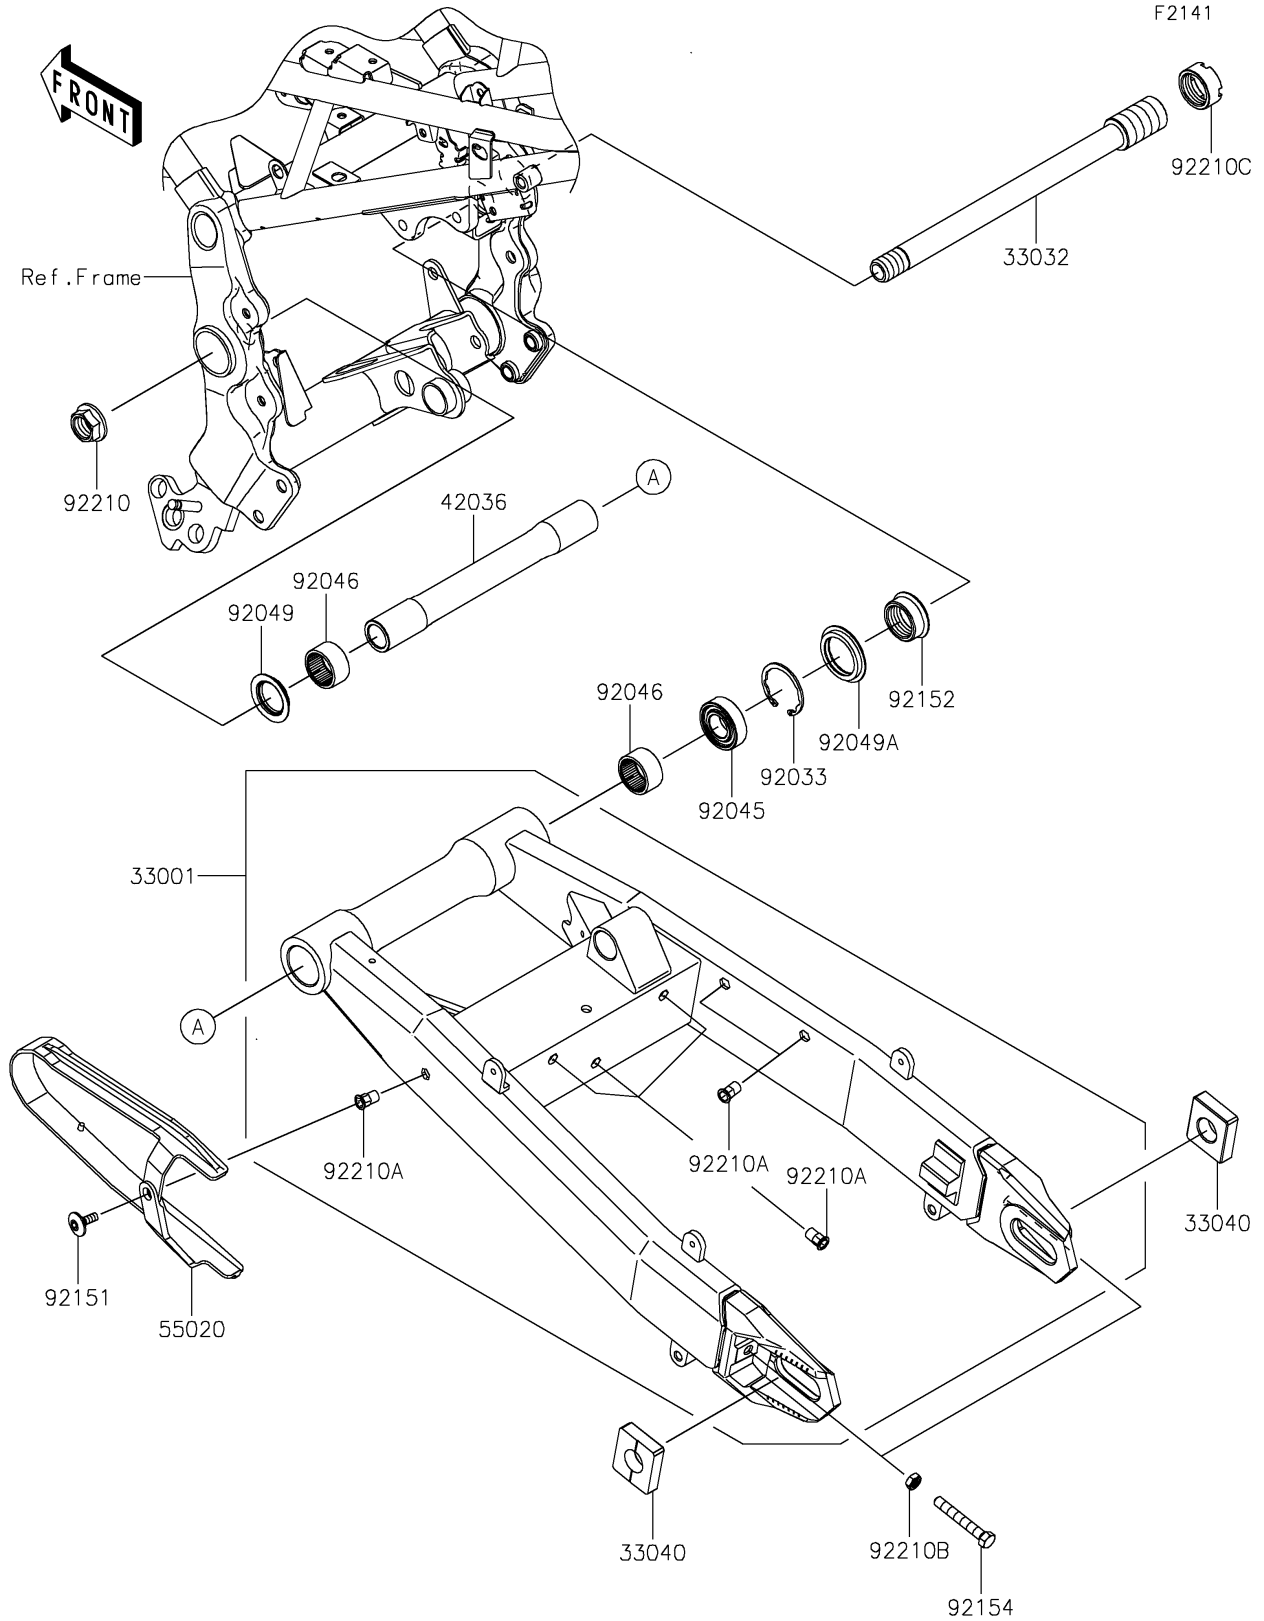

# 2023 Z900RS ABS PARTS DIAGRAM

Swingarm

## 2023 Z900RS ABS PARTS LIST

### Swingarm

ITEM NAME	PART NUMBER	QUANTITY
ARM-COMP-SWING,BLACK (Ref # 33001)	33001-0699-10	1
SHAFT-SWING ARM,20X269 (Ref # 33032)	33032-0055	1
ADJUSTER-CHAIN (Ref # 33040)	33040-1109	2
SLEEVE,20.1X28X236.5 (Ref # 42036)	42036-0815	1
GUARD,CHAIN (Ref # 55020)	55020-2184	1
RING-SNAP,42MM (Ref # 92033)	92033-1041	1
BEARING-BALL,6004UL11 (Ref # 92045)	92045-0017	1
BEARING-NEEDLE,7E-HVS 28X34X17 (Ref # 92046)	92046-0008	2
SEAL-OIL,28X34X5.7 (Ref # 92049)	92049-1181	1
SEAL-OIL,MHA 35 42 5.7F (Ref # 92049A)	92049-1380	1
BOLT,SOCKET,6X18 (Ref # 92151)	92151-1149	1
COLLAR,28X35X15 (Ref # 92152)	92152-2781	1
BOLT-SMALL,8X55 (Ref # 92154)	92154-1962	2
NUT,FLANGED,20MM (Ref # 92210)	92210-0320	1
NUT,POP,6MM,L=16.5 (Ref # 92210A)	92210-0324	6
NUT-HEX-SMALL,8MM (Ref # 92210B)	92210-1459	2
NUT,28MM (Ref # 92210C)	92210-1575	1