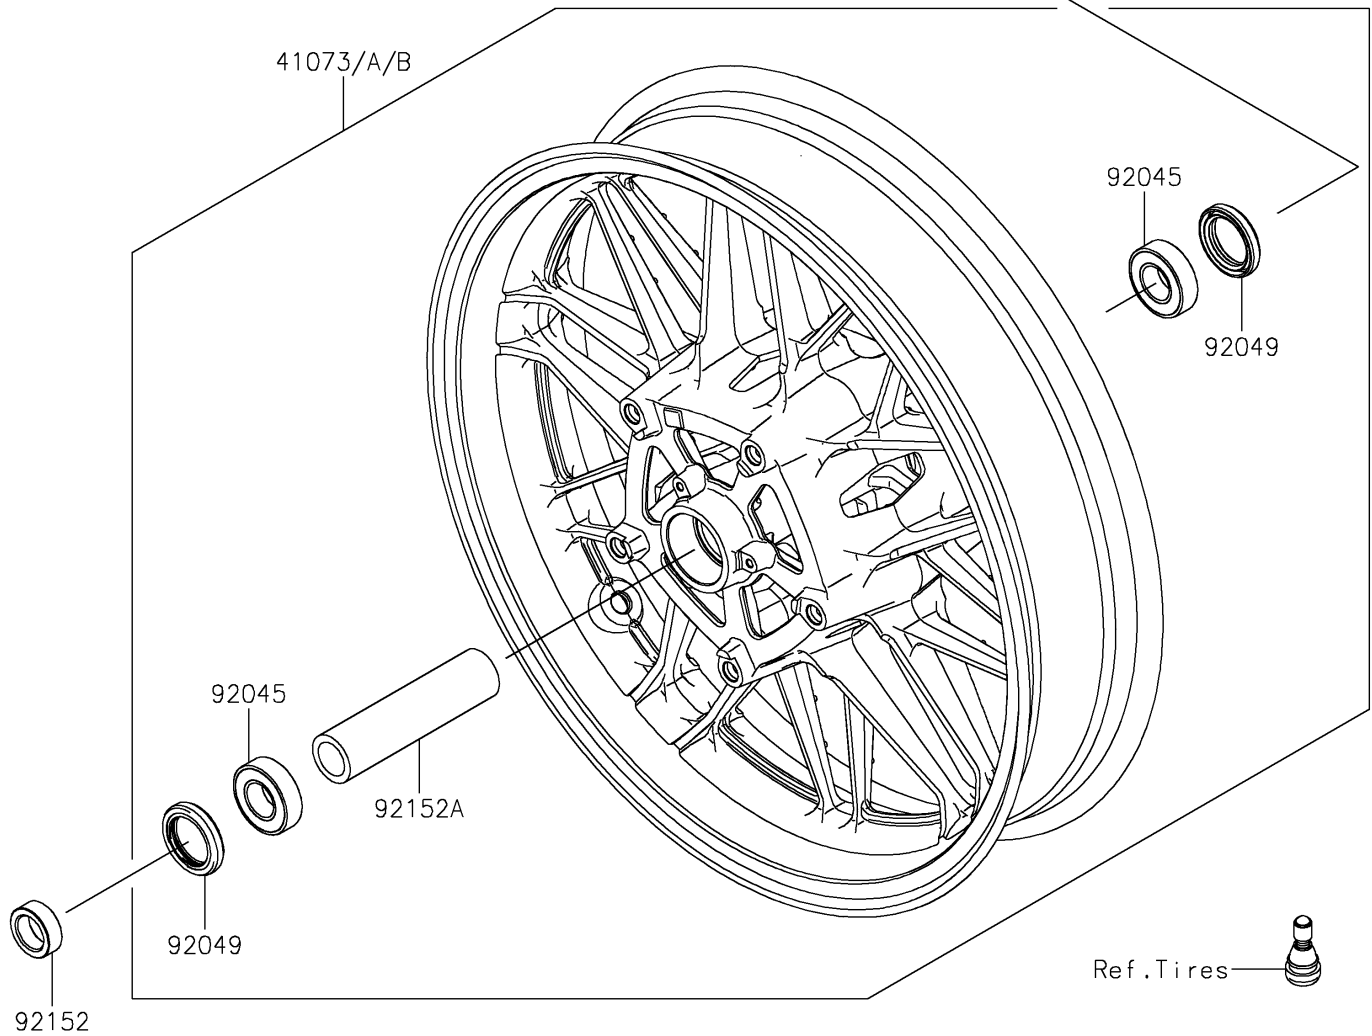

2022 Z900RS ABS PARTS DIAGRAM

Front Wheel

F2230

2022 Z900RS ABS PARTS LIST

Front Wheel

ITEM NAME	PART NUMBER	QUANTITY
AXLE,FR,20X199 (Ref # 41068)	41068-0618	1
WHEEL-ASSY,FR,G.BLACK (Ref # 41073B)	41073-0780-60P	1
BEARING-BALL,20X42X12 (Ref # 92045)	92045-0820	2
SEAL-OIL,BJN30427-C3 (Ref # 92049)	92049-1057	2
COLLAR,20X30X10.5 (Ref # 92152)	92152-2420	2
COLLAR,20.2X29X115 (Ref # 92152A)	92152-2478	1