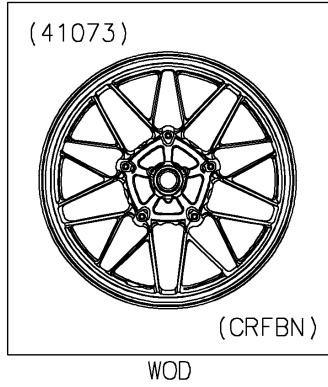

2022 Z900RS ABS PARTS DIAGRAM

Front Wheel

F2230

2022 Z900RS ABS PARTS LIST

Front Wheel

ITEM NAME	PART NUMBER	QUANTITY
AXLE,FR,20X199 (Ref # 41068)	41068-0618	1
WHEEL-ASSY,FR,G.BLACK (Ref # 41073B)	41073-0780-60P	1
BEARING-BALL,20X42X12 (Ref # 92045)	92045-0820	2
SEAL-OIL,BJN30427-C3 (Ref # 92049)	92049-1057	2
COLLAR,20X30X10.5 (Ref # 92152)	92152-2420	2
COLLAR,20.2X29X115 (Ref # 92152A)	92152-2478	1