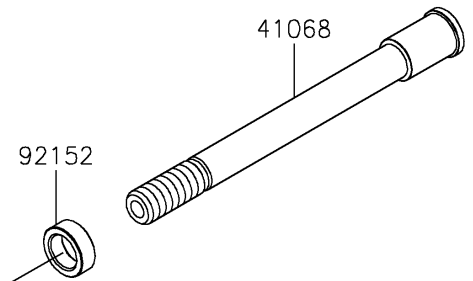

2022 Z900RS ABS PARTS DIAGRAM

Front Wheel

F2230

2022 Z900RS ABS PARTS LIST

Front Wheel

ITEM NAME	PART NUMBER	QUANTITY
AXLE,FR,20X199 (Ref # 41068)	41068-0618	1
WHEEL-ASSY,FR,G.BLACK (Ref # 41073B)	41073-0780-60P	1
BEARING-BALL,20X42X12 (Ref # 92045)	92045-0820	2
SEAL-OIL,BJN30427-C3 (Ref # 92049)	92049-1057	2
COLLAR,20X30X10.5 (Ref # 92152)	92152-2420	2
COLLAR,20.2X29X115 (Ref # 92152A)	92152-2478	1