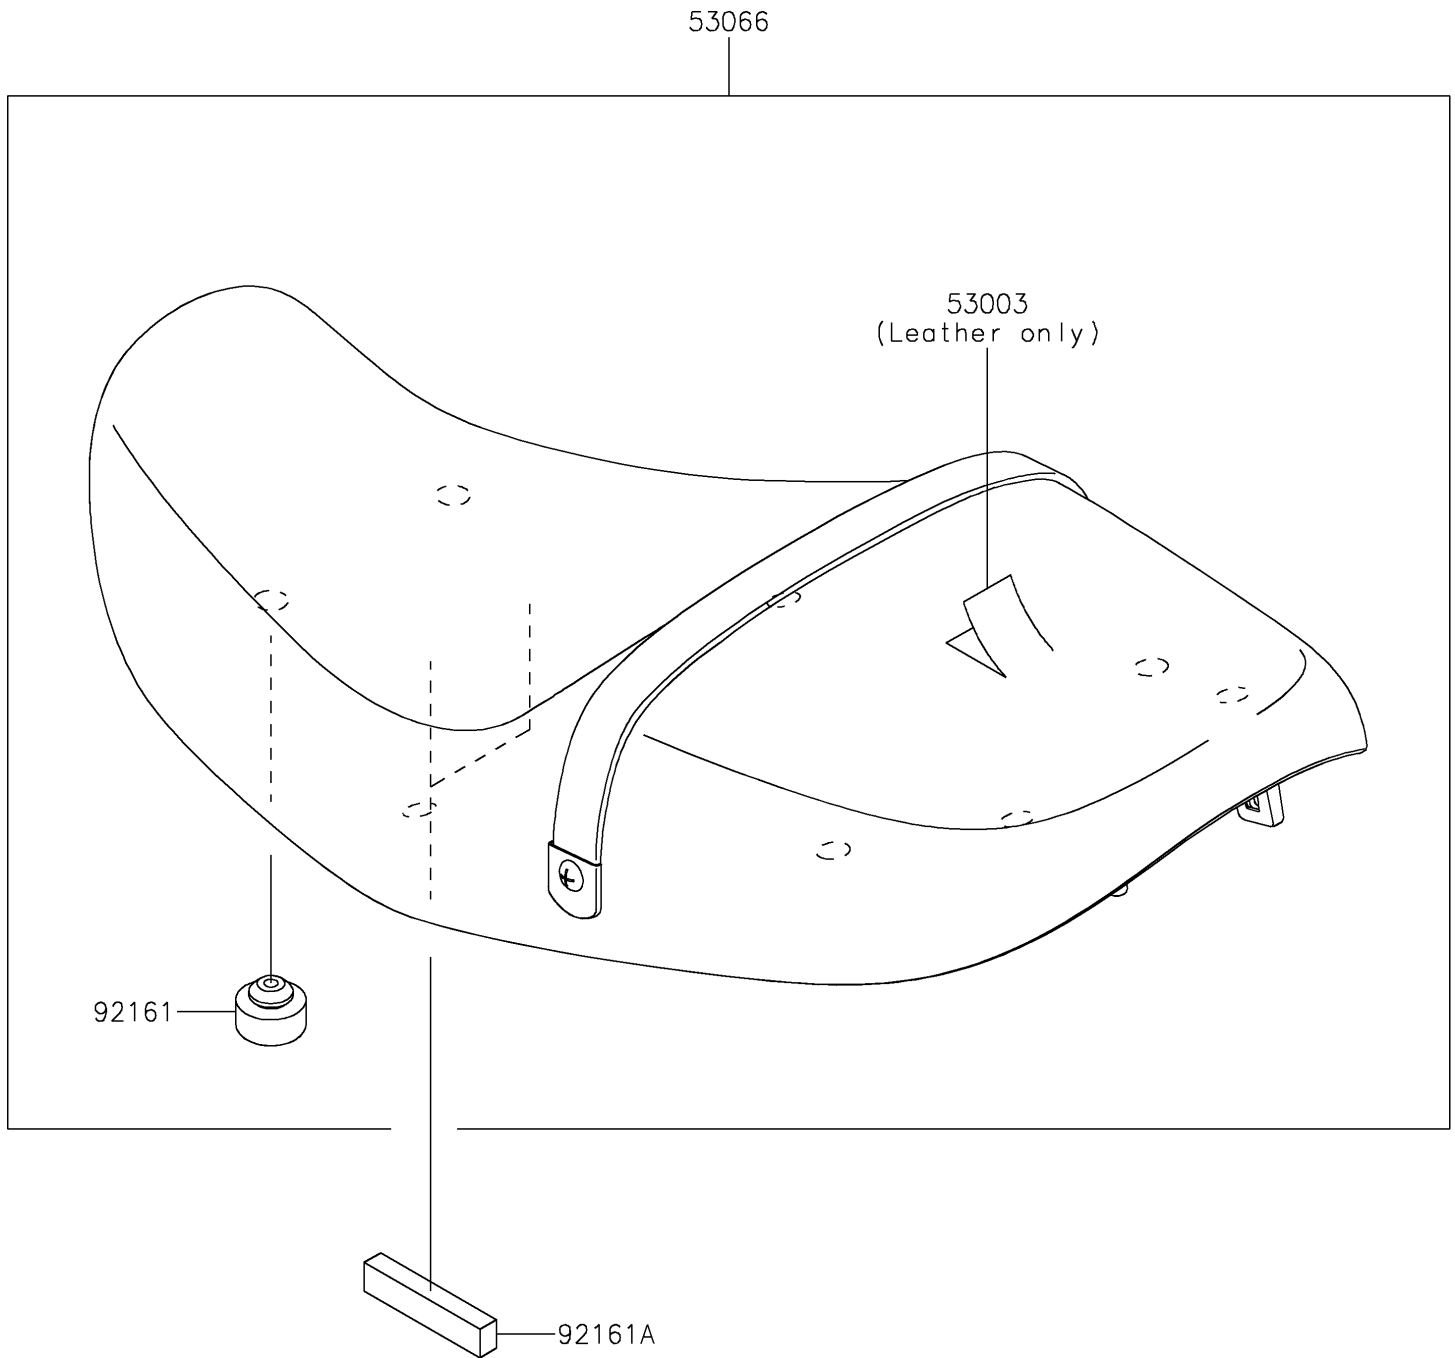

2023 Z900RS PARTS DIAGRAM

Seat(CN)

F2510A

2023 Z900RS PARTS LIST

Seat(CN)

ITEM NAME	PART NUMBER	QUANTITY
LEATHER,BLACK (Ref # 53003)	53003-0591-MA	1
SEAT-ASSY,LOW,BLACK+BLK (Ref # 53066)	53066-0778-12Y	1
DAMPER,SEAT (Ref # 92161)	92161-0930	8
DAMPER,10X70X15 (Ref # 92161A)	92161-2132	2