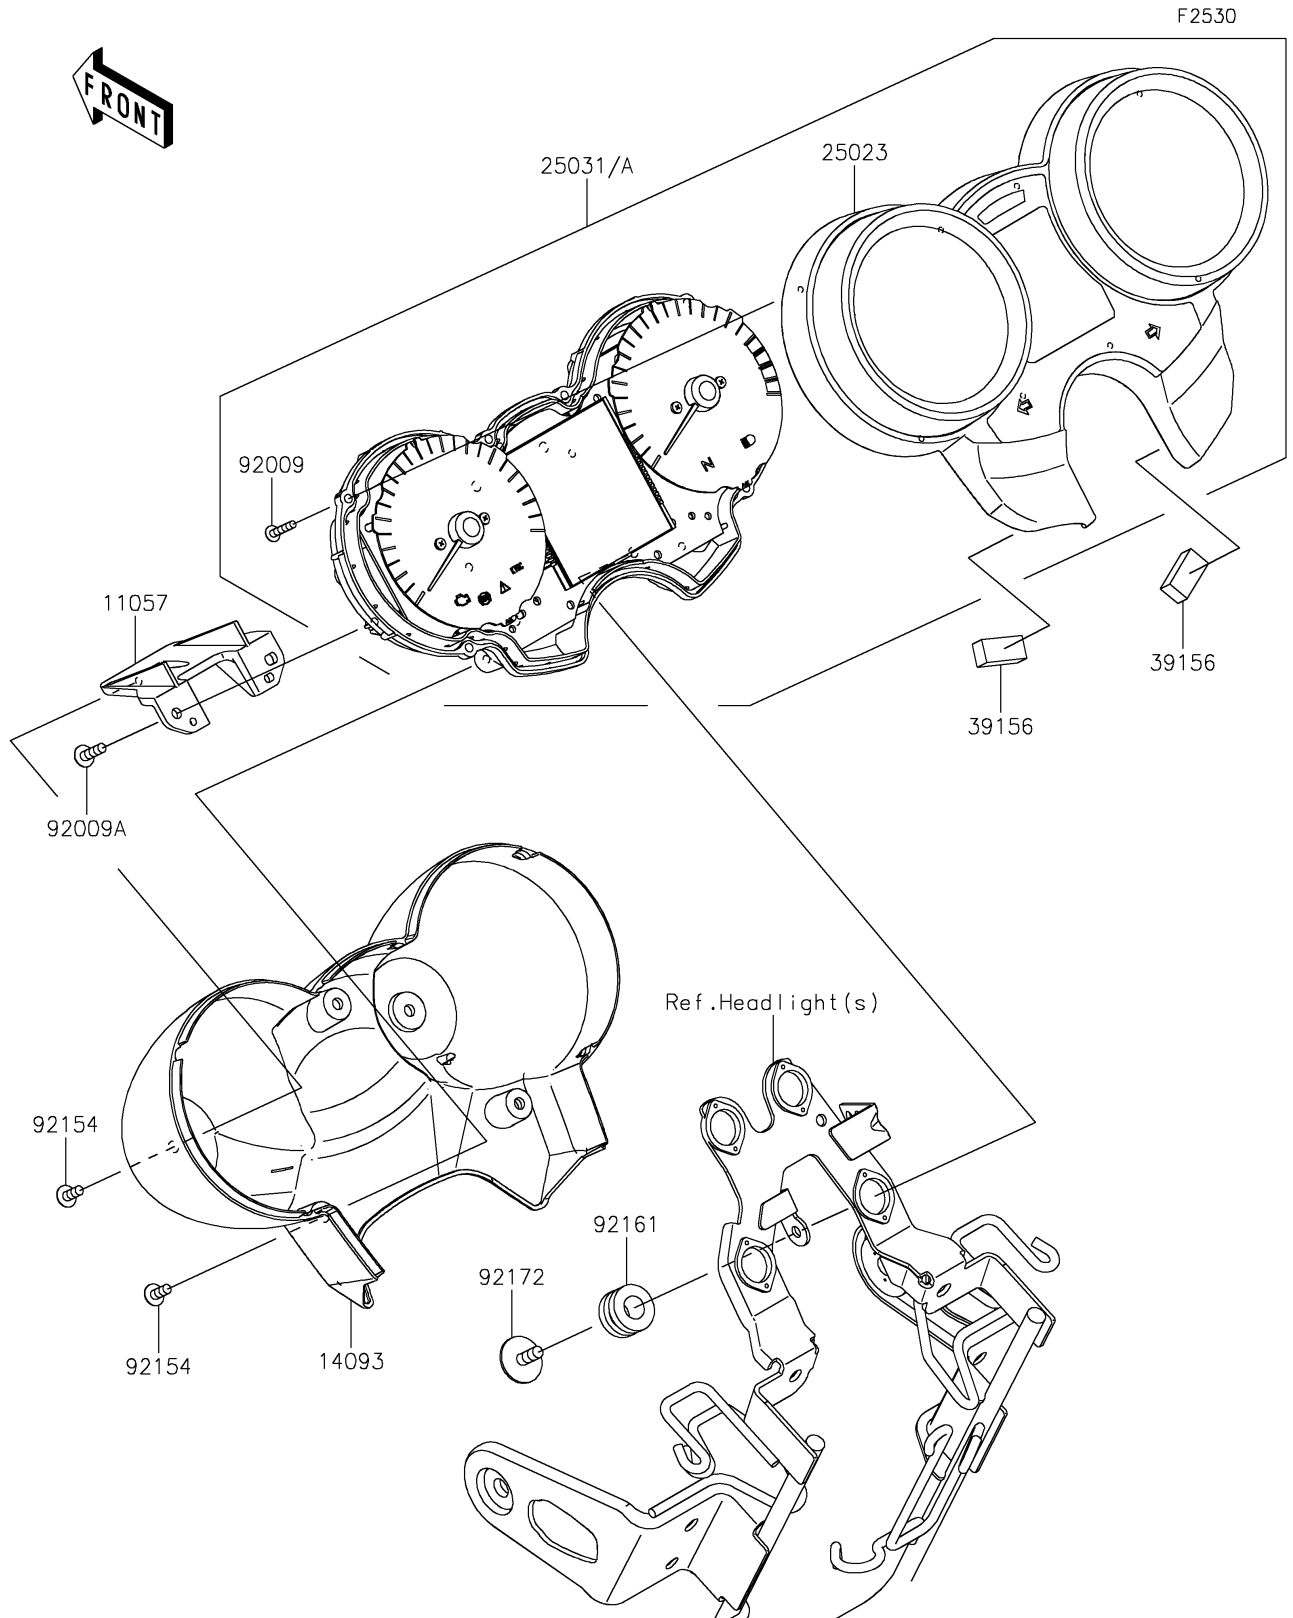

2022 Z900RS PARTS DIAGRAM

Meter(s)

2022 Z900RS PARTS LIST

Meter(s)

ITEM NAME	PART NUMBER	QUANTITY
BRACKET (Ref # 11057)	11057-0912	1
COVER (Ref # 14093)	14093-0628	1
COVER-METER CASE,UPP (Ref # 25023)	25023-0144	1
PAD,10X20X8 (Ref # 39156)	39156-2294	2
SCREW,TAPPING,3X16 (Ref # 92009)	92009-1391	8
SCREW,TAPPING,4X14 (Ref # 92009A)	92009-1792	2
BOLT,TORX,4X10 (Ref # 92154)	92154-4103	5
DAMPER,10X20X12 (Ref # 92161)	92161-2102	4
SCREW,TAPPING,WP,5X14 (Ref # 92172)	92172-0441	4