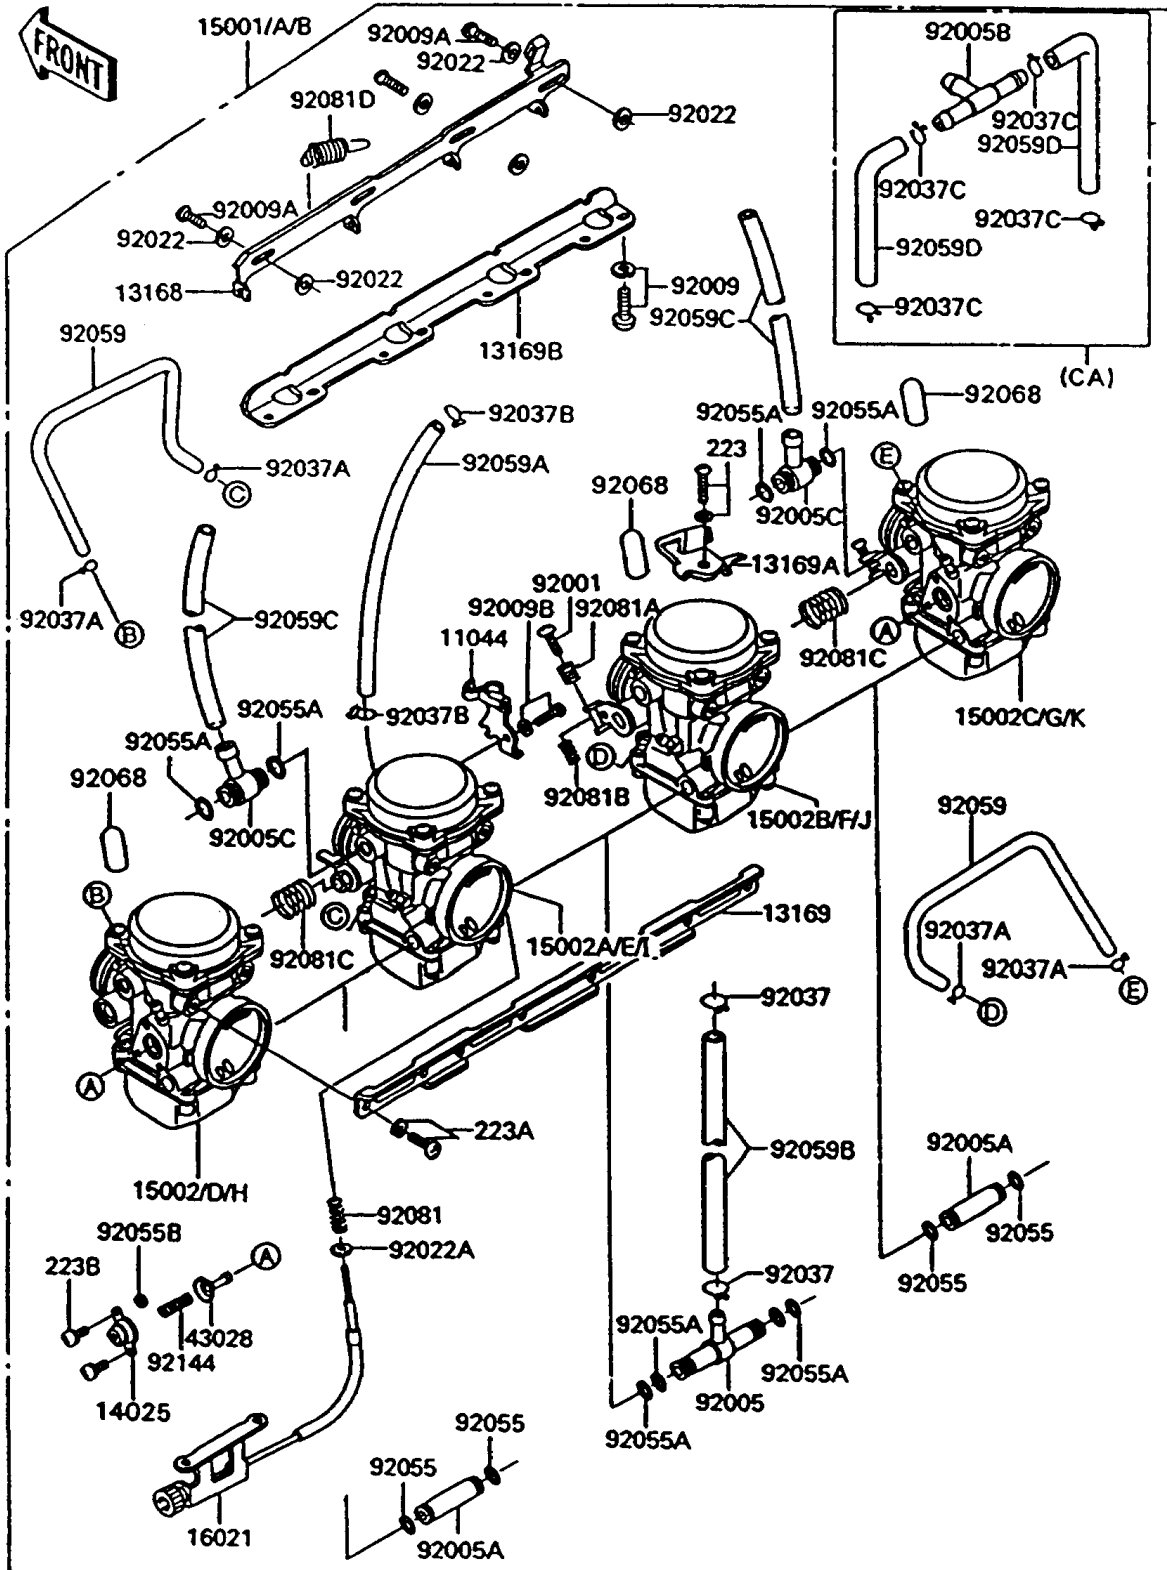

1993 Concours PARTS DIAGRAM

Carburetor

E1611