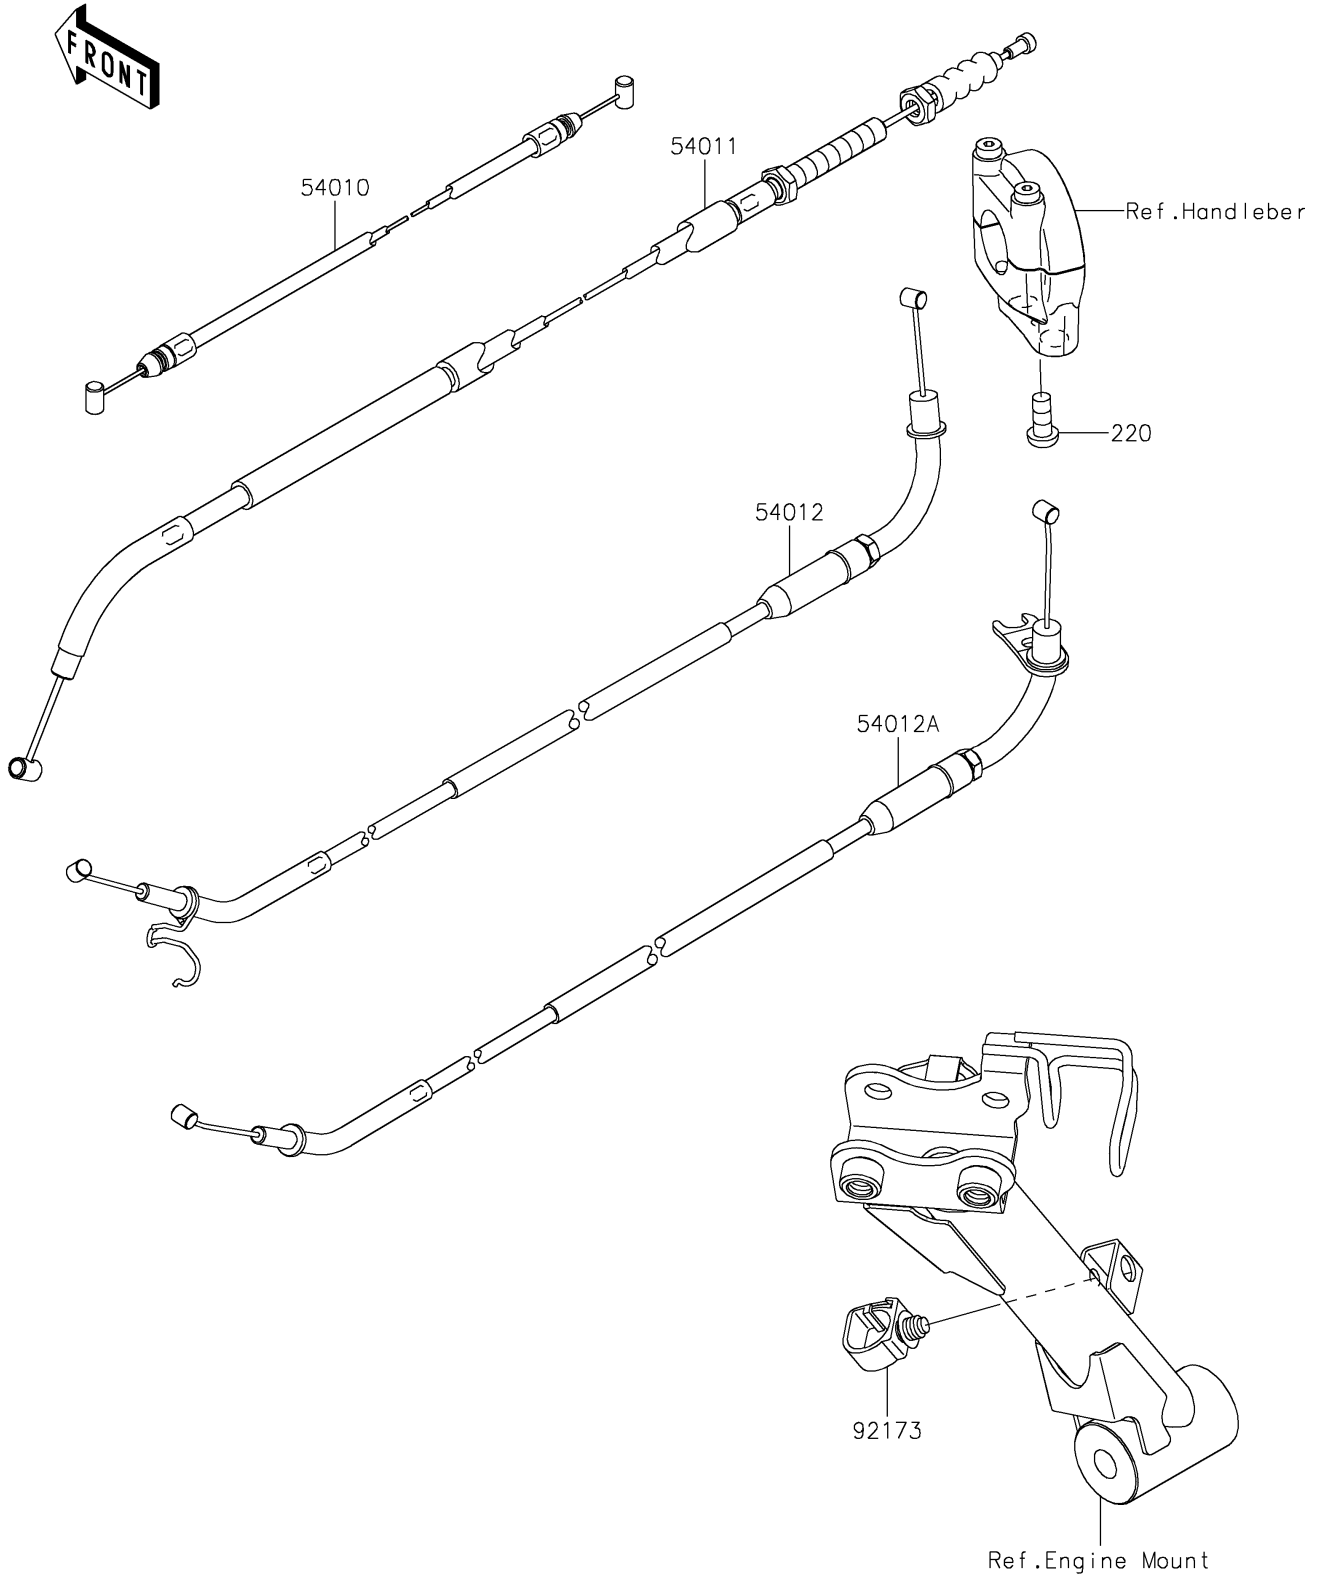

2022 Z900RS ABS PARTS DIAGRAM

Cables

F2540

2022 Z900RS ABS PARTS LIST

Cables

ITEM NAME	PART NUMBER	QUANTITY
CABLE,SEAT LOCK (Ref # 54010)	54010-0620	1
CABLE-CLUTCH (Ref # 54011)	54011-0624	1
CABLE-THROTTLE,OPENING (Ref # 54012)	54012-0656	1
CABLE-THROTTLE,CLOSING (Ref # 54012A)	54012-0657	1
CLAMP,HOLDER CLIP (Ref # 92173)	92173-0868	1
SCREW-PAN-CROS,6X14 (Ref # 220)	220AB0614	1