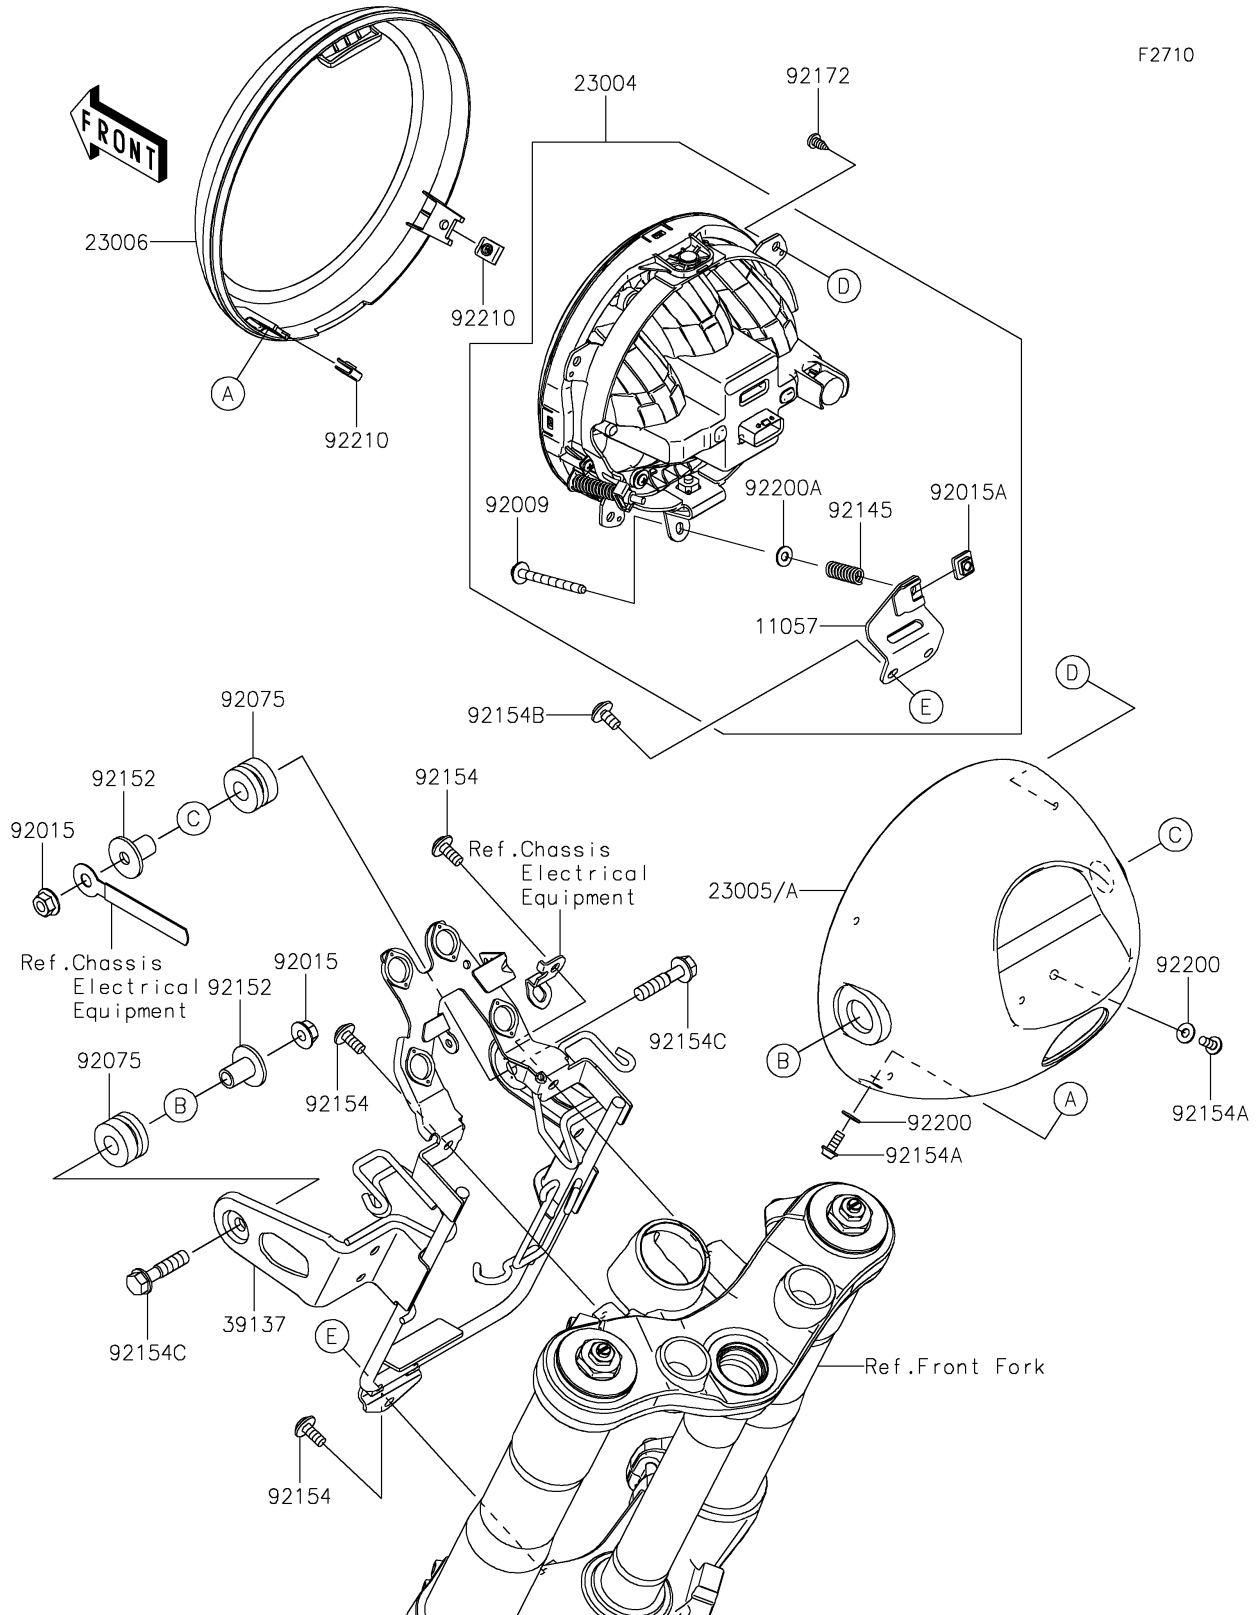

2023 Z900RS ABS PARTS DIAGRAM

Headlight(s)

2023 Z900RS ABS PARTS LIST

Headlight(s)

ITEM NAME	PART NUMBER	QUANTITY
BRACKET (Ref # 11057)	11057-2657	1
LAMP-HEAD,LED (Ref # 23004)	23004-0406	1
BODY-COMP-HEAD LAMP,F.EBONY (Ref # 23005)	23005-0049-45L	1
RIM-LAMP (Ref # 23006)	23006-0019	1
STAY-COMP,HEAD LAMP (Ref # 39137)	39137-0678	1
SCREW,ADJUST,5X55 (Ref # 92009)	92009-1683	1
NUT,FLANGED,8MM (Ref # 92015)	92015-1014	2
NUT,5MM (Ref # 92015A)	92015-1897	1
DAMPER (Ref # 92075)	92075-1736	2
SPRING (Ref # 92145)	92145-1887	1
COLLAR,8X12X20.3 (Ref # 92152)	92152-2433	2
BOLT,SOCKET,6X14 (Ref # 92154)	92154-0907	3
BOLT,SOCKET,5X12 (Ref # 92154A)	92154-0917	2
BOLT,SOCKET,6X12 (Ref # 92154B)	92154-2706	2
BOLT,FLANGED,8X35 (Ref # 92154C)	92154-2923	2
SCREW,TAPPING,5X12 (Ref # 92172)	92172-0239	4
WASHER,NYLON,5.2X12X1 (Ref # 92200)	92200-2208	2
WASHER (Ref # 92200A)	92200-2282	1
NUT (Ref # 92210)	92210-0571	2