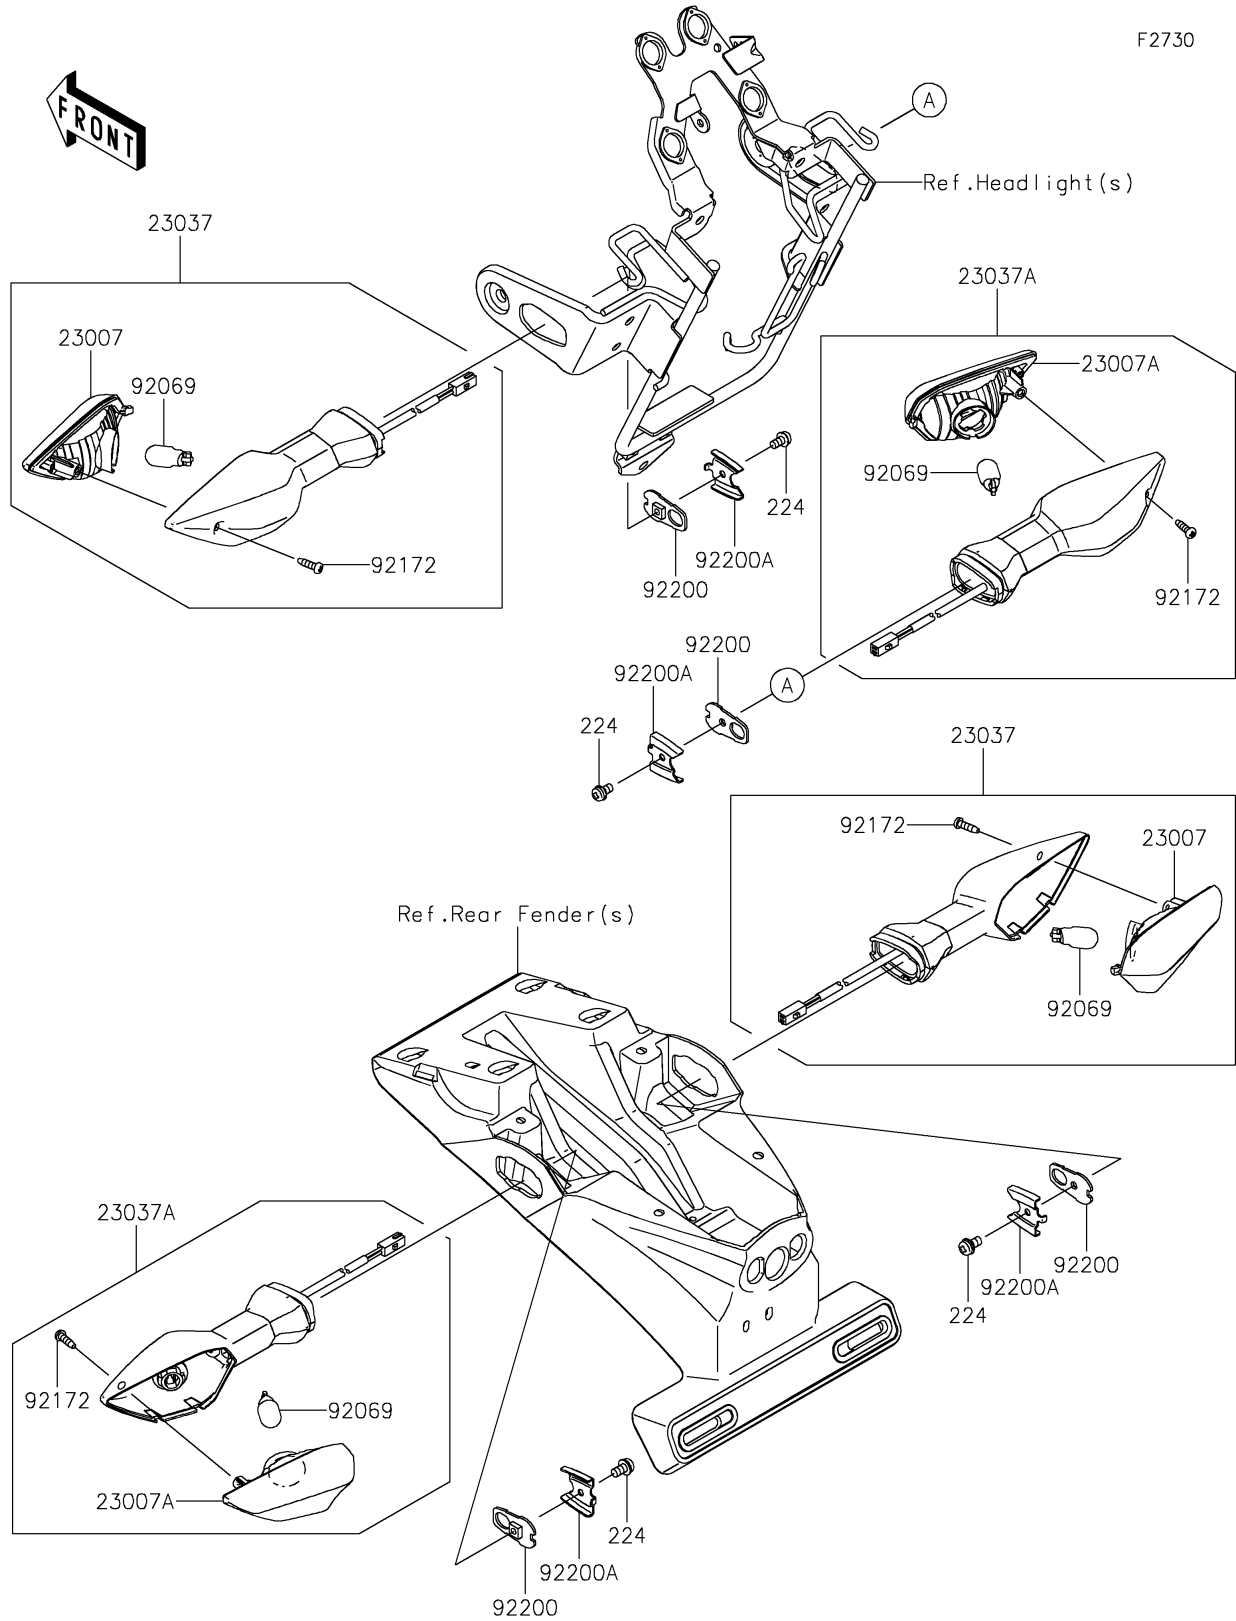

2022 Z900RS ABS PARTS DIAGRAM

Turn Signals

F2730

2022 Z900RS ABS PARTS LIST

Turn Signals

ITEM NAME	PART NUMBER	QUANTITY
LENS-COMP (Ref # 23007)	23007-0228	2
LENS-COMP (Ref # 23007A)	23007-0229	2
LAMP-ASSY-SIGNAL (Ref # 23037)	23037-0537	2
LAMP-ASSY-SIGNAL (Ref # 23037A)	23037-0538	2
BULB,12V 10W (Ref # 92069)	92069-0090	4
SCREW,4X14 (Ref # 92172)	92172-1117	4
WASHER,NUT 4MM (Ref # 92200)	92200-0854	4
WASHER (Ref # 92200A)	92200-0855	4
SCREW-PAN-WP-CROS,4X8 (Ref # 224)	224AB0408	4