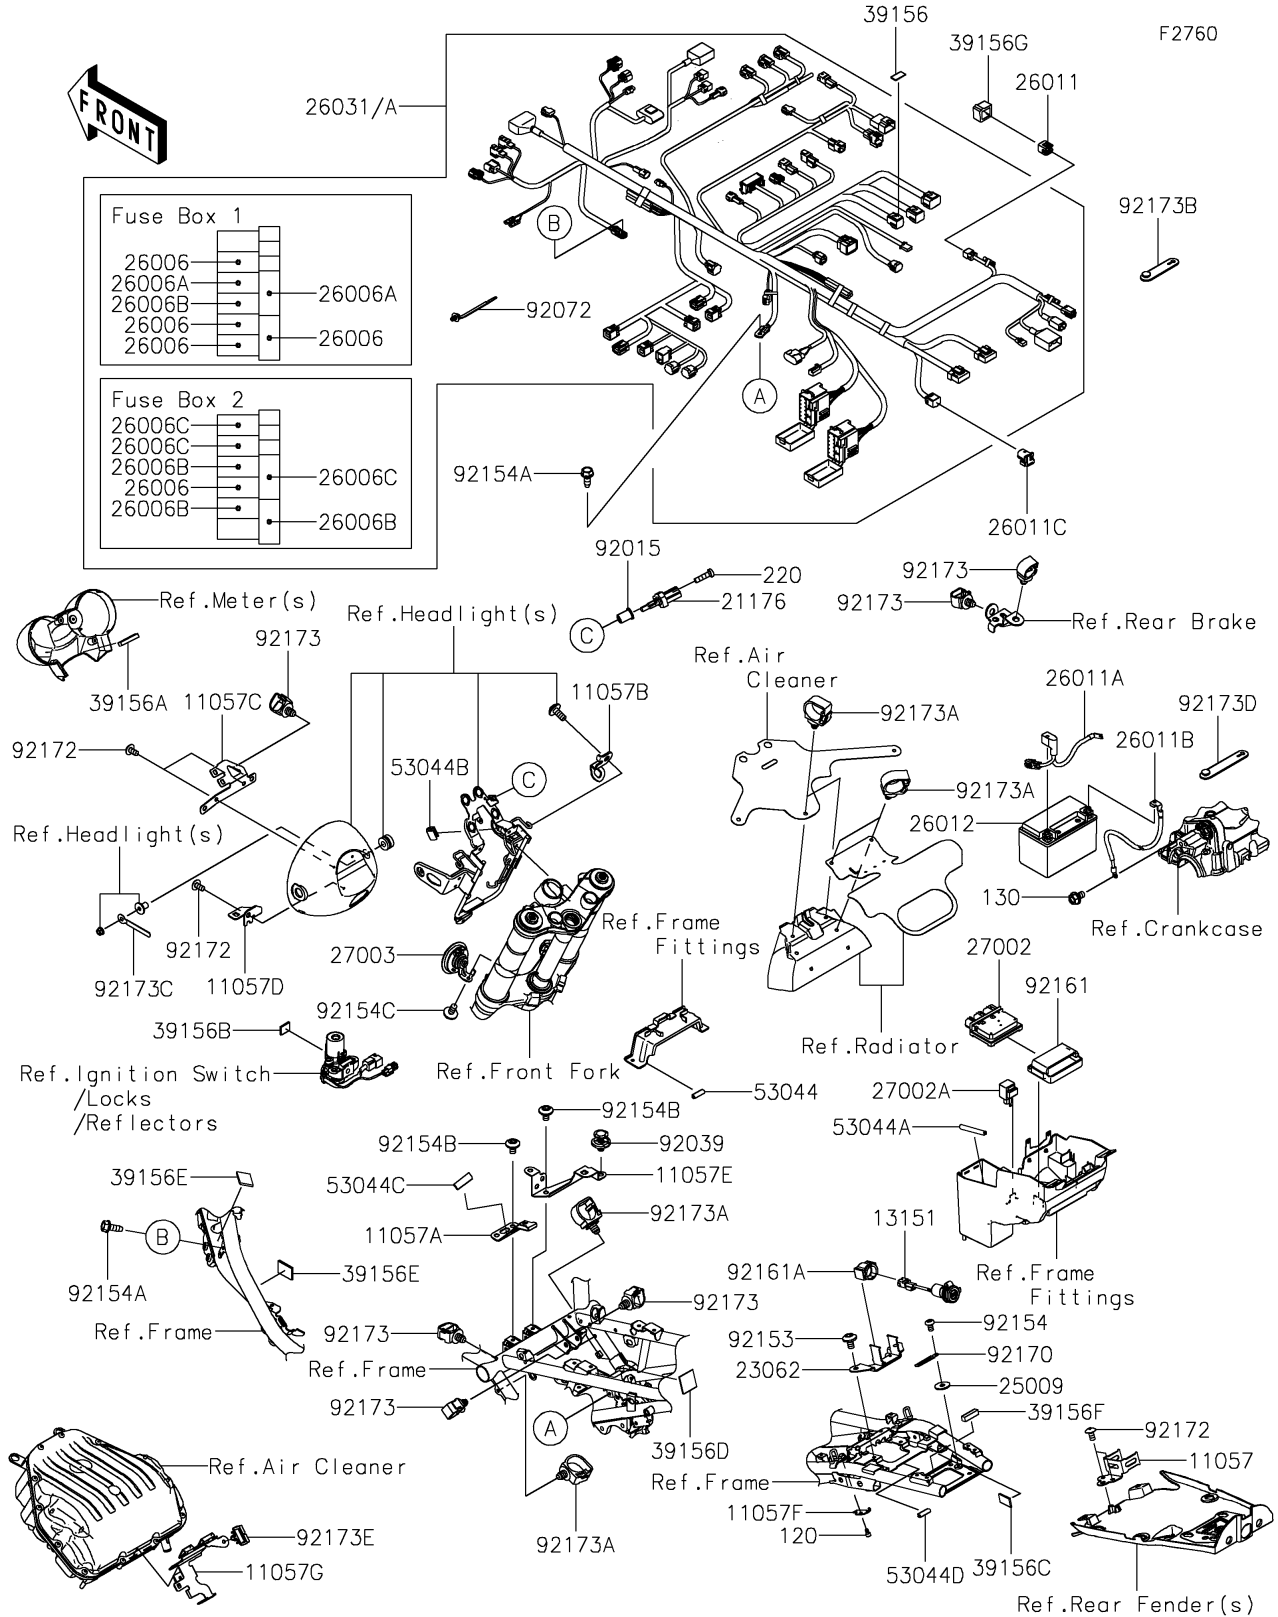

2023 Z900RS PARTS DIAGRAM

Chassis Electrical Equipment