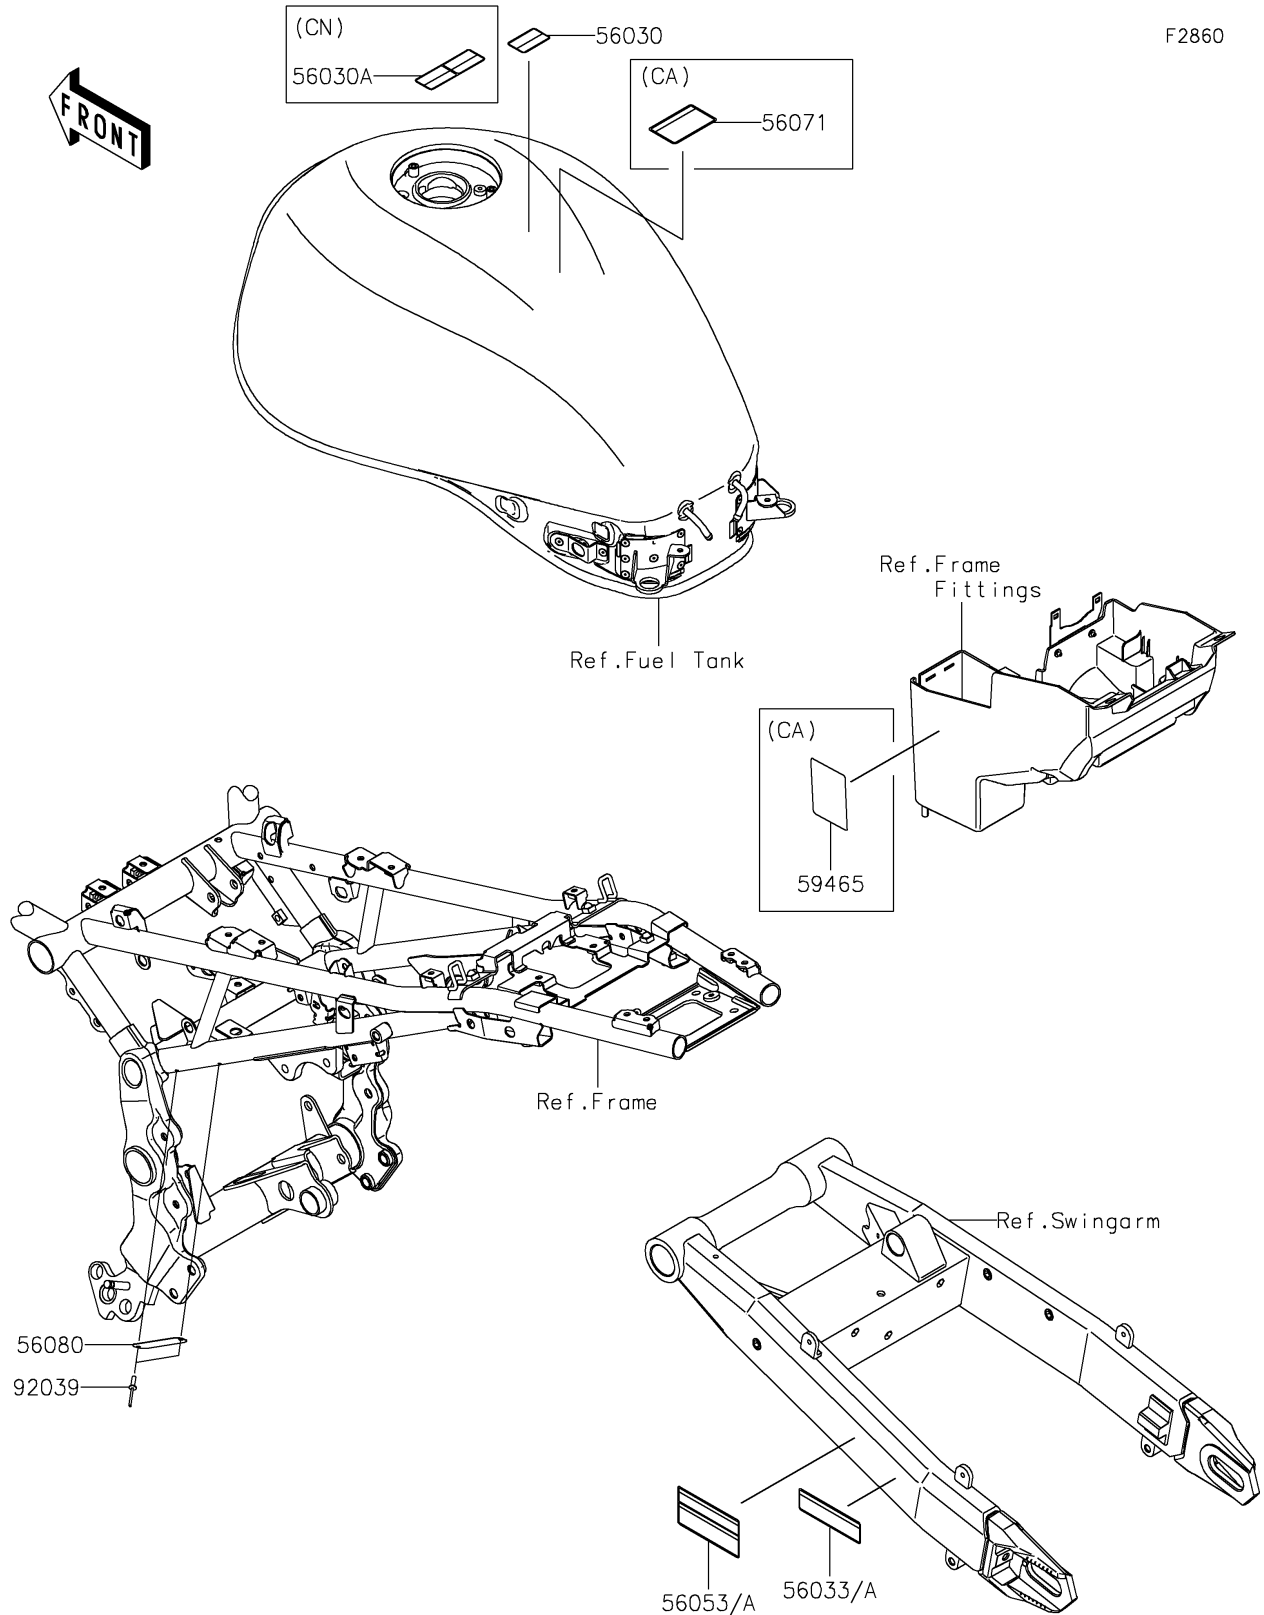

2022 Z900RS 50th ANNIVERSARY PARTS DIAGRAM

Labels

2022 Z900RS 50th ANNIVERSARY PARTS LIST

Labels

ITEM NAME	PART NUMBER	QUANTITY
LABEL-MANUAL,CHAIN (Ref # 56033)	56033-1427	1
LABEL-SPECIFICATION,TIRE&LOAD (Ref # 56053)	56053-1444	1
LABEL-BRAND,KAWASAKI (Ref # 56080)	56080-1077	1
RIVET (Ref # 92039)	92039-1251	2