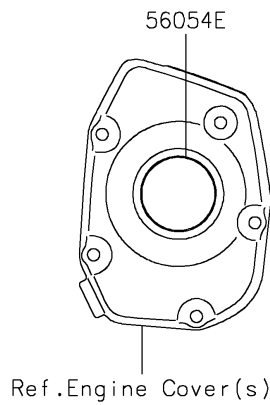

2022 Z900RS ABS PARTS DIAGRAM

Decals(CNFBN/CNFBL/CPFBN/CPFBL)

F2861

2022 Z900RS ABS PARTS LIST

Decals(CNFBN/CNFBL/CPFBN/CPFBL)

ITEM NAME	PART NUMBER	QUANTITY
MARK,FUEL TANK,LH,KAWASAKI,3D (Ref # 56054)	56054-2282	1
MARK,FUEL TANK,RH,KAWASAKI,3D (Ref # 56054A)	56054-2283	1
MARK,SIDE COVER,LH,Z900RS,3D (Ref # 56054B)	56054-2284	1
MARK,SIDE COVER,RH,Z900RS,3D (Ref # 56054C)	56054-2285	1
MARK,GENERATOR COVER (Ref # 56054D)	56054-2379	1
MARK,PULSAR COVER (Ref # 56054E)	56054-2380	1