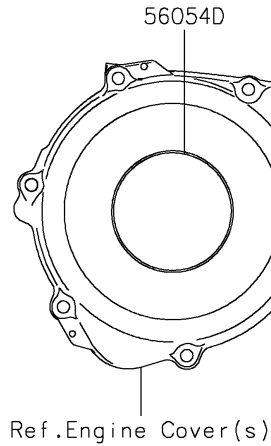

2022 Z900RS ABS PARTS DIAGRAM

Decals(CNFBN/CNFBL/CPFBN/CPFBL)

F2861

2022 Z900RS ABS PARTS LIST

Decals(CNFBN/CNFBL/CPFBN/CPFBL)

ITEM NAME	PART NUMBER	QUANTITY
MARK,FUEL TANK,LH,KAWASAKI,3D (Ref # 56054)	56054-2282	1
MARK,FUEL TANK,RH,KAWASAKI,3D (Ref # 56054A)	56054-2283	1
MARK,SIDE COVER,LH,Z900RS,3D (Ref # 56054B)	56054-2284	1
MARK,SIDE COVER,RH,Z900RS,3D (Ref # 56054C)	56054-2285	1
MARK,GENERATOR COVER (Ref # 56054D)	56054-2379	1
MARK,PULSAR COVER (Ref # 56054E)	56054-2380	1