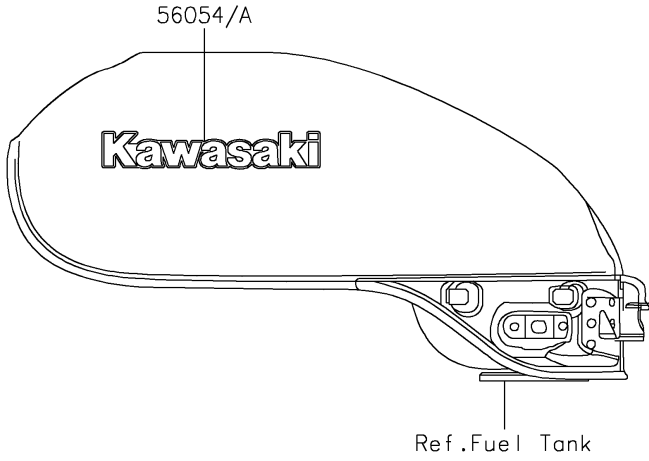

2022 Z900RS ABS PARTS DIAGRAM

Decals(CNFBN/CNFBL/CPFBN/CPFBL)

F2861

2022 Z900RS ABS PARTS LIST

Decals(CNFBN/CNFBL/CPFBN/CPFBL)

ITEM NAME	PART NUMBER	QUANTITY
MARK,FUEL TANK,LH,KAWASAKI,3D (Ref # 56054)	56054-2282	1
MARK,FUEL TANK,RH,KAWASAKI,3D (Ref # 56054A)	56054-2283	1
MARK,SIDE COVER,LH,Z900RS,3D (Ref # 56054B)	56054-2284	1
MARK,SIDE COVER,RH,Z900RS,3D (Ref # 56054C)	56054-2285	1
MARK,GENERATOR COVER (Ref # 56054D)	56054-2379	1
MARK,PULSAR COVER (Ref # 56054E)	56054-2380	1