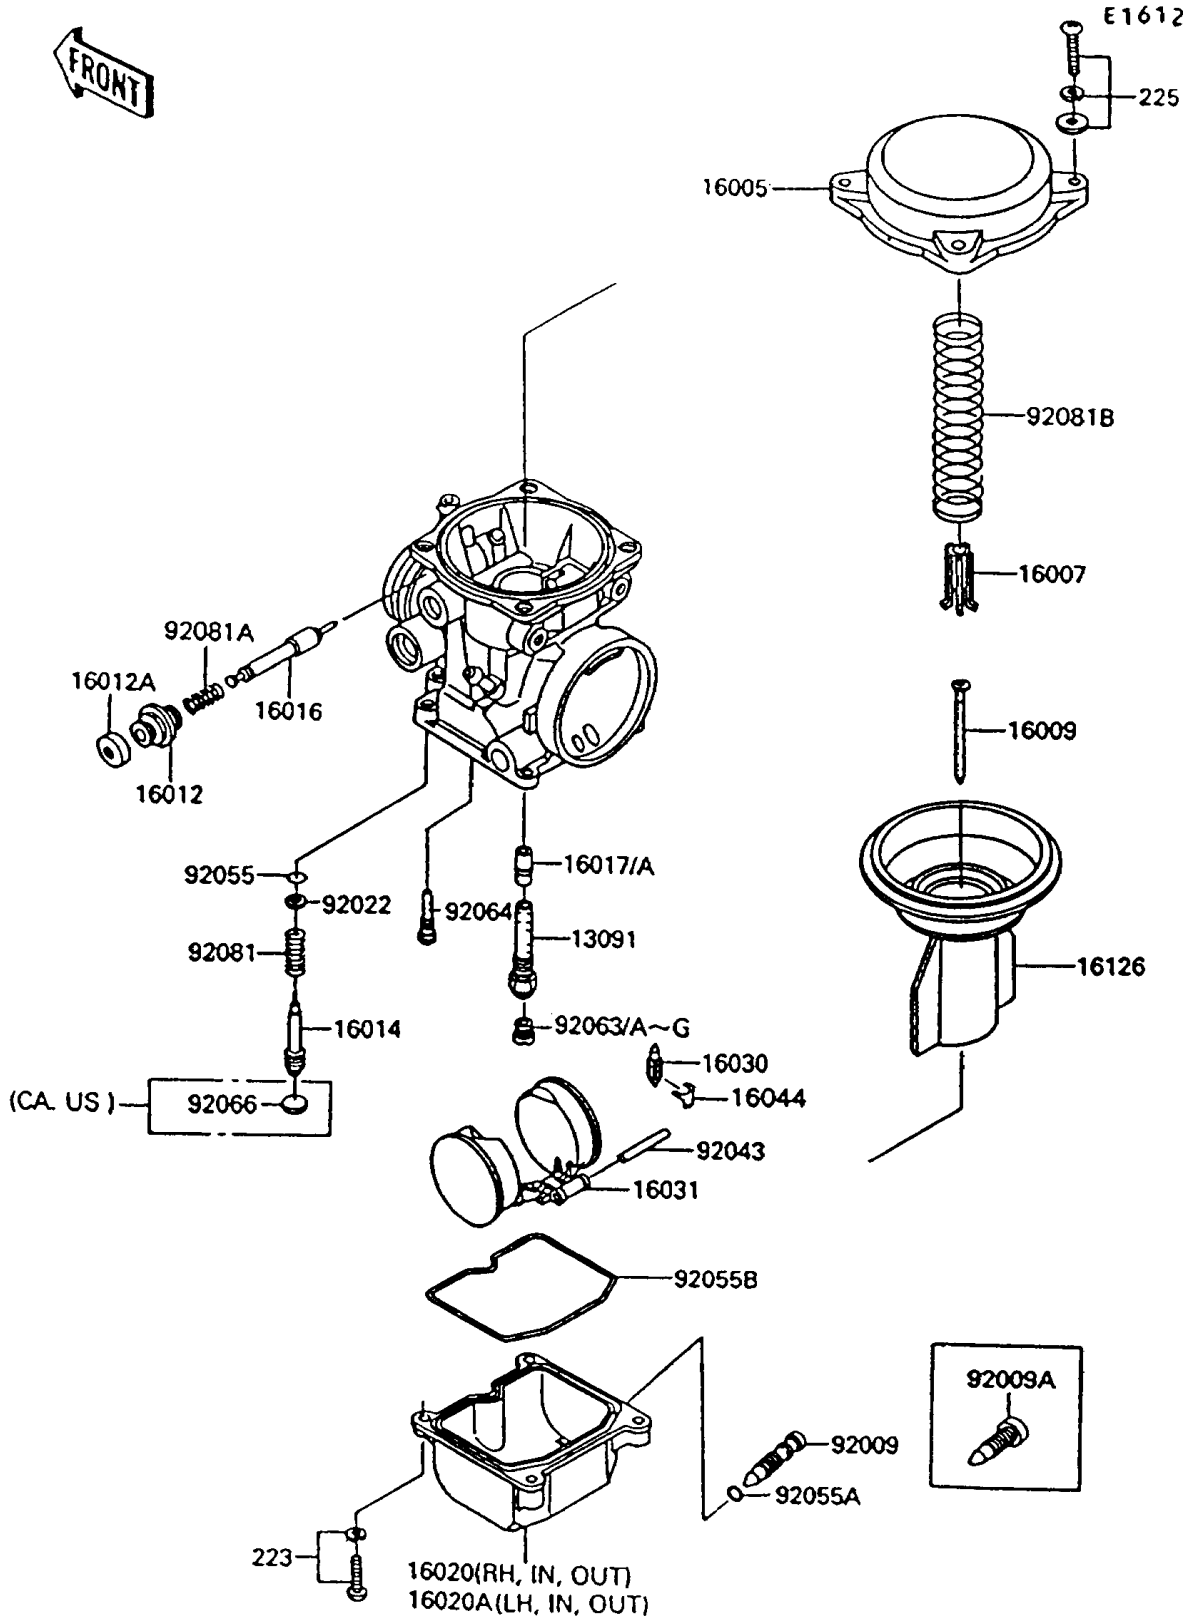

1993 Concours PARTS DIAGRAM

Carburetor Parts

1993 Concours PARTS LIST

Carburetor Parts

ITEM NAME	PART NUMBER	QUANTITY
HOLDER,NEEDLE JET (Ref # 13091)	13091-1259	4
TOP-CHAMBER,MIXING (Ref # 16005)	16005-1056	4
SEAT-SPRING,THROTTLE VALVE (Ref # 16007)	16007-1120	4
NEEDLE-JET,N52M (Ref # 16009)	16009-1326	4
CAP-STARTER PLUNGER (Ref # 16012)	16012-1051	4
CAP-STARTER PLUNGER (Ref # 16012A)	16012-1052	4
SCREW-PILOT AIR (Ref # 16014)	16014-1054	4
PLUNGER,STARTER (Ref # 16016)	16016-1061	4
JET-NEEDLE (Ref # 16017)	16017-1313	4
JET-NEEDLE (Ref # 16017A)	16017-1316	4
CHAMBER-FLOAT,RH,SIDE (Ref # 16020)	16020-1054	2
CHAMBER-FLOAT,LH,SIDE (Ref # 16020A)	16020-1055	2
VALVE-FLOAT (Ref # 16030)	16030-1007	4
FLOAT (Ref # 16031)	16031-1056	4
CLAMP,FLOAT VALVE (Ref # 16044)	16044-007	4
VALVE,VACUUM (Ref # 16126)	16126-1160	4
SCREW,DRAIN,M6X1.0 (Ref # 92009)	92009-1487	4
SCREW,DRAIN,M6X0.75 (Ref # 92009A)	92009-1551	4
WASHER,PLAIN (Ref # 92022)	92022-1003	4
PIN,FLOAT (Ref # 92043)	92043-1207	4
RING-O,PILOT ADJUST (Ref # 92055)	92055-1002	4
RING-O,DRAIN SCREW (Ref # 92055A)	92055-1053	4
RING-O,FLOAT CHAMBER (Ref # 92055B)	92055-1222	4
JET-MAIN,#135 (Ref # 92063)	92063-1014	4
JET-MAIN,2ND,#125 (Ref # 92063A)	92063-1069	4
JET-MAIN,#120 (Ref # 92063B)	92063-1072	4
JET-MAIN,2ND,#122 (Ref # 92063C)	92063-1073	4
JET-MAIN,2ND,#128 (Ref # 92063D)	92063-1074	4
JET-MAIN,#130 (Ref # 92063E)	92063-1075	4

1993 Concours PARTS LIST

Carburetor Parts

ITEM NAME	PART NUMBER	QUANTITY
JET-MAIN,#130 (Ref # 92063F)	92063-1075	4
JET-MAIN,#132 (Ref # 92063G)	92063-1076	4
JET-PILOT,#35 (Ref # 92064)	92064-1101	4
PLUG,PILOT AIR SCREW,6.9X2 (Ref # 92066)	92066-1051	4
SPRING,PILOT ADJUST SCREW (Ref # 92081)	92081-1002	4
SPRING,STARTER PLUNGER (Ref # 92081A)	92081-1761	4
SPRING,VACUUM VALVE (Ref # 92081B)	92081-1925	4
SCREW-PAN-WS-CROS (Ref # 223)	223C0416	16
SCREW-PAN-WSP-CROS (Ref # 225)	225C0418	15