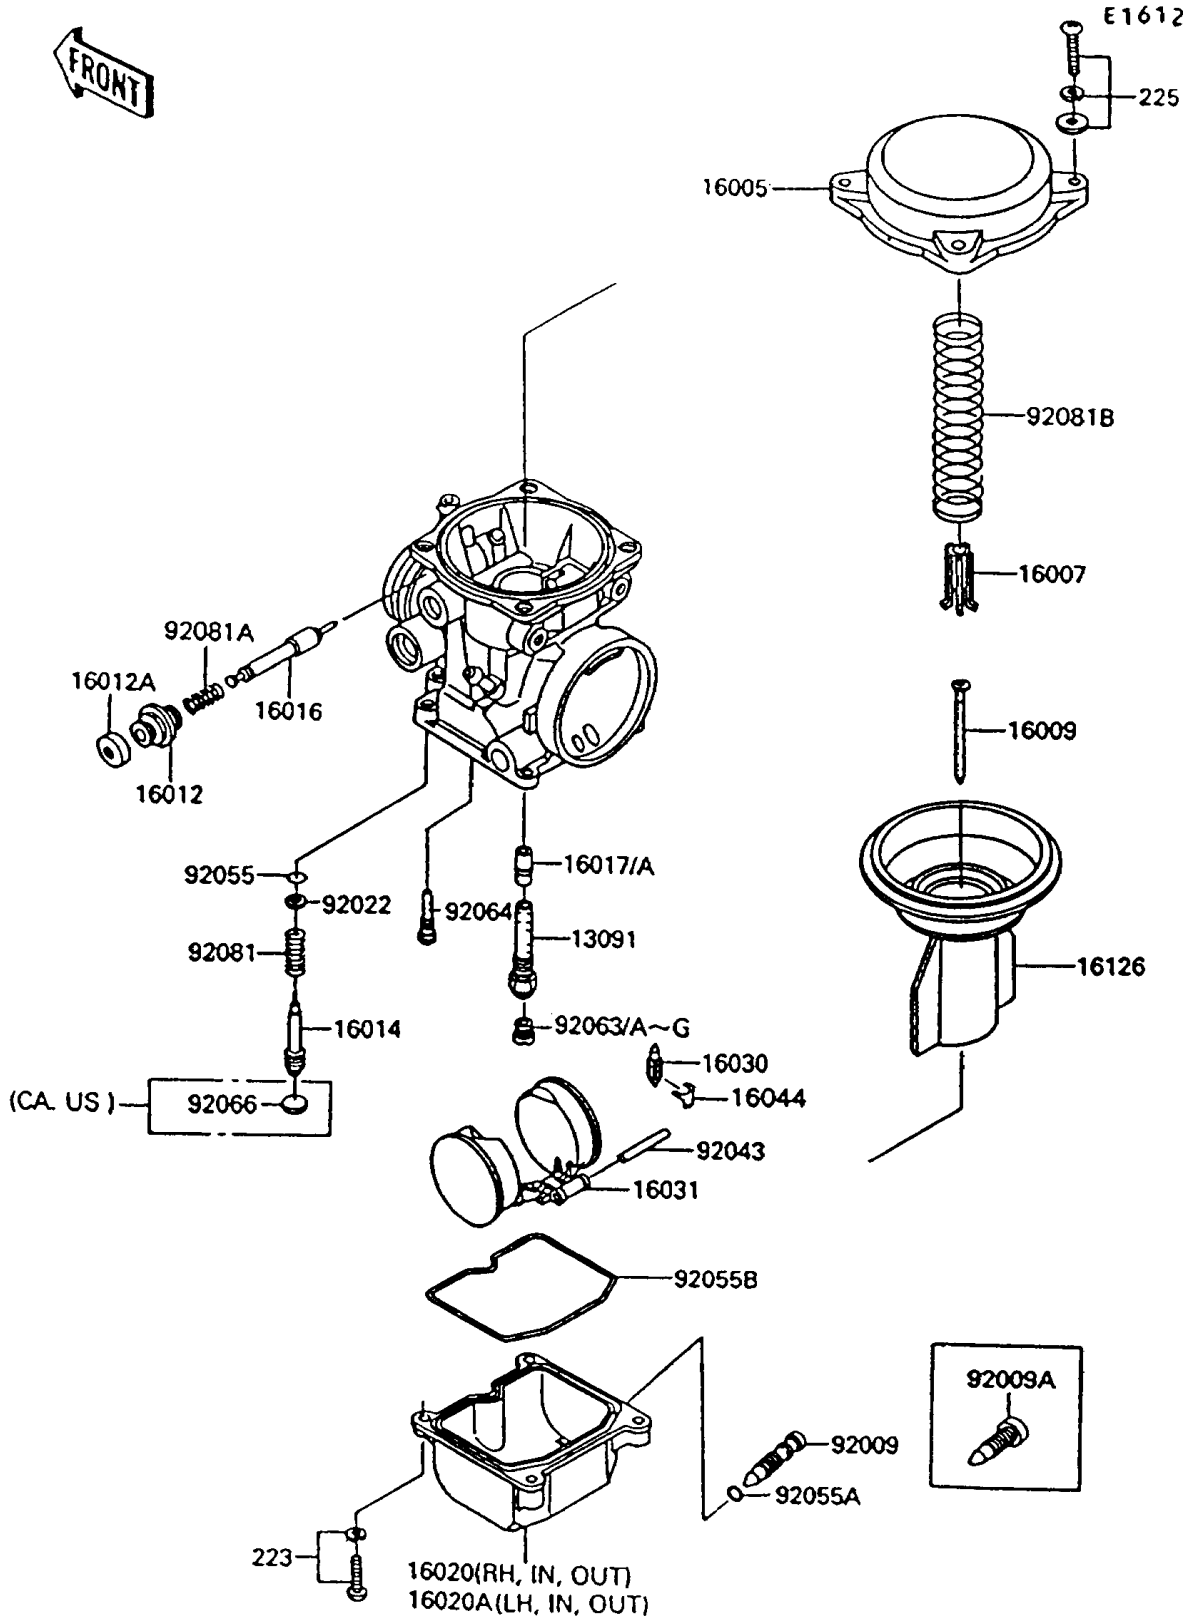

1994 Concours PARTS DIAGRAM

Carburetor Parts

1994 Concours PARTS LIST

Carburetor Parts

ITEM NAME	PART NUMBER	QUANTITY
HOLDER,NEEDLE JET (Ref # 13091)	13091-1259	4
TOP-CHAMBER,MIXING (Ref # 16005)	16005-1056	4
SEAT-SPRING,THROTTLE VALVE (Ref # 16007)	16007-1120	4
NEEDLE-JET,N52M (Ref # 16009)	16009-1326	4
CAP-STARTER PLUNGER (Ref # 16012)	16012-1051	4
CAP-STARTER PLUNGER (Ref # 16012A)	16012-1052	4
SCREW-PILOT AIR (Ref # 16014)	16014-1054	4
PLUNGER,STARTER (Ref # 16016)	16016-1061	4
JET-NEEDLE (Ref # 16017)	16017-1313	4
JET-NEEDLE (Ref # 16017A)	16017-1316	4
CHAMBER-FLOAT,RH,SIDE (Ref # 16020)	16020-1054	2
CHAMBER-FLOAT,LH,SIDE (Ref # 16020A)	16020-1055	2
VALVE-FLOAT (Ref # 16030)	16030-1007	4
FLOAT (Ref # 16031)	16031-1056	4
CLAMP,FLOAT VALVE (Ref # 16044)	16044-007	4
VALVE,VACUUM (Ref # 16126)	16126-1160	4
SCREW,DRAIN,M6X1.0 (Ref # 92009)	92009-1487	4
SCREW,DRAIN,M6X0.75 (Ref # 92009A)	92009-1551	4
WASHER,PLAIN (Ref # 92022)	92022-1003	4
PIN,FLOAT (Ref # 92043)	92043-1207	4
RING-O,PILOT ADJUST (Ref # 92055)	92055-1002	4
RING-O,DRAIN SCREW (Ref # 92055A)	92055-1053	4
RING-O,FLOAT CHAMBER (Ref # 92055B)	92055-1222	4
JET-MAIN,#135 (Ref # 92063)	92063-1014	4
JET-MAIN,2ND,#125 (Ref # 92063A)	92063-1069	4
JET-MAIN,#120 (Ref # 92063B)	92063-1072	4
JET-MAIN,2ND,#122 (Ref # 92063C)	92063-1073	4
JET-MAIN,2ND,#128 (Ref # 92063D)	92063-1074	4
JET-MAIN,#130 (Ref # 92063E)	92063-1075	4

1994 Concours PARTS LIST

Carburetor Parts

ITEM NAME	PART NUMBER	QUANTITY
JET-MAIN,#130 (Ref # 92063F)	92063-1075	4
JET-MAIN,#132 (Ref # 92063G)	92063-1076	4
JET-PILOT,#35 (Ref # 92064)	92064-1101	4
PLUG,PILOT AIR SCREW,6.9X2 (Ref # 92066)	92066-1051	4
SPRING,PILOT ADJUST SCREW (Ref # 92081)	92081-1002	4
SPRING,STARTER PLUNGER (Ref # 92081A)	92081-1761	4
SPRING,VACUUM VALVE (Ref # 92081B)	92081-1925	4
SCREW-PAN-WS-CROS (Ref # 223)	223C0416	16
SCREW-PAN-WSP-CROS (Ref # 225)	225C0418	15