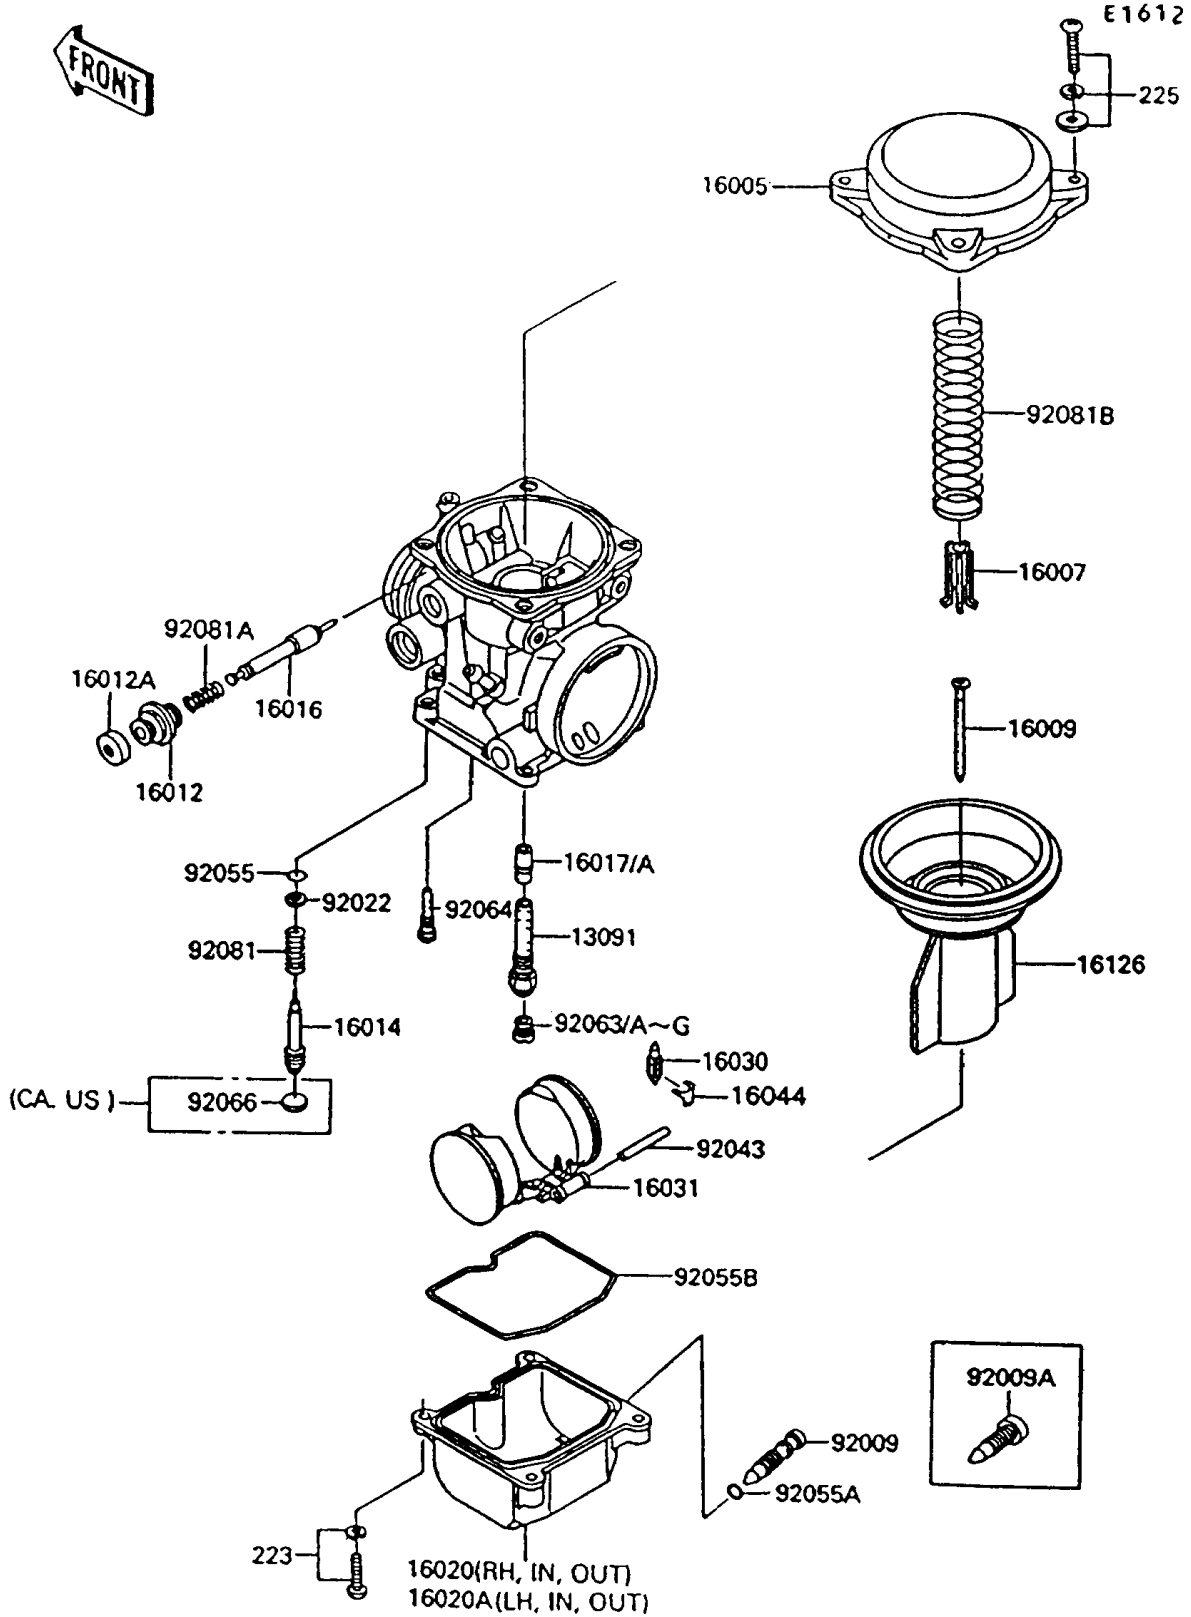

1994 Concours PARTS DIAGRAM

Carburetor Parts

1994 Concours PARTS LIST

Carburetor Parts

ITEM NAME	PART NUMBER	QUANTITY
HOLDER,NEEDLE JET (Ref # 13091)	13091-1259	4
TOP-CHAMBER,MIXING (Ref # 16005)	16005-1056	4
SEAT-SPRING,THROTTLE VALVE (Ref # 16007)	16007-1120	4
NEEDLE-JET,N52M (Ref # 16009)	16009-1326	4
CAP-STARTER PLUNGER (Ref # 16012)	16012-1051	4
CAP-STARTER PLUNGER (Ref # 16012A)	16012-1052	4
SCREW-PILOT AIR (Ref # 16014)	16014-1054	4
PLUNGER,STARTER (Ref # 16016)	16016-1061	4
JET-NEEDLE (Ref # 16017)	16017-1313	4
JET-NEEDLE (Ref # 16017A)	16017-1316	4
CHAMBER-FLOAT,RH,SIDE (Ref # 16020)	16020-1054	2
CHAMBER-FLOAT,LH,SIDE (Ref # 16020A)	16020-1055	2
VALVE-FLOAT (Ref # 16030)	16030-1007	4
FLOAT (Ref # 16031)	16031-1056	4
CLAMP,FLOAT VALVE (Ref # 16044)	16044-007	4
VALVE,VACUUM (Ref # 16126)	16126-1160	4
SCREW,DRAIN,M6X1.0 (Ref # 92009)	92009-1487	4
SCREW,DRAIN,M6X0.75 (Ref # 92009A)	92009-1551	4
WASHER,PLAIN (Ref # 92022)	92022-1003	4
PIN,FLOAT (Ref # 92043)	92043-1207	4
RING-O,PILOT ADJUST (Ref # 92055)	92055-1002	4
RING-O,DRAIN SCREW (Ref # 92055A)	92055-1053	4
RING-O,FLOAT CHAMBER (Ref # 92055B)	92055-1222	4
JET-MAIN,#135 (Ref # 92063)	92063-1014	4
JET-MAIN,2ND,#125 (Ref # 92063A)	92063-1069	4
JET-MAIN,#120 (Ref # 92063B)	92063-1072	4
JET-MAIN,2ND,#122 (Ref # 92063C)	92063-1073	4
JET-MAIN,2ND,#128 (Ref # 92063D)	92063-1074	4
JET-MAIN,#130 (Ref # 92063E)	92063-1075	4

1994 Concours PARTS LIST

Carburetor Parts

ITEM NAME	PART NUMBER	QUANTITY
JET-MAIN,#130 (Ref # 92063F)	92063-1075	4
JET-MAIN,#132 (Ref # 92063G)	92063-1076	4
JET-PILOT,#35 (Ref # 92064)	92064-1101	4
PLUG,PILOT AIR SCREW,6.9X2 (Ref # 92066)	92066-1051	4
SPRING,PILOT ADJUST SCREW (Ref # 92081)	92081-1002	4
SPRING,STARTER PLUNGER (Ref # 92081A)	92081-1761	4
SPRING,VACUUM VALVE (Ref # 92081B)	92081-1925	4
SCREW-PAN-WS-CROS (Ref # 223)	223C0416	16
SCREW-PAN-WSP-CROS (Ref # 225)	225C0418	15