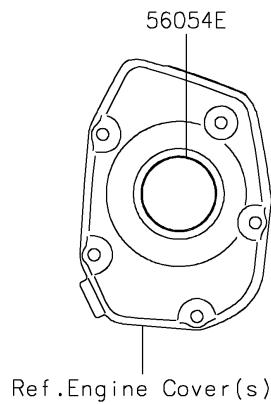

# 2023 Z900RS ABS PARTS DIAGRAM

Decals(GRFNL)

F2861B

## 2023 Z900RS ABS PARTS LIST

Decals(GRFNL)

ITEM NAME	PART NUMBER	QUANTITY
MARK,FUEL TANK,LH,KAWASAKI,3D (Ref # 56054)	56054-2282	1
MARK,FUEL TANK,RH,KAWASAKI,3D (Ref # 56054A)	56054-2283	1
MARK,SIDE COVER,LH,Z900RS,3D (Ref # 56054B)	56054-2284	1
MARK,SIDE COVER,RH,Z900RS,3D (Ref # 56054C)	56054-2285	1
MARK,GENERATOR COVER (Ref # 56054D)	56054-2379	1
MARK,PULSAR COVER (Ref # 56054E)	56054-2380	1
PATTERN,FUEL TANK,LH (Ref # 56076)	56076-7574	1
PATTERN,FUEL TANK,RH (Ref # 56076A)	56076-7575	1