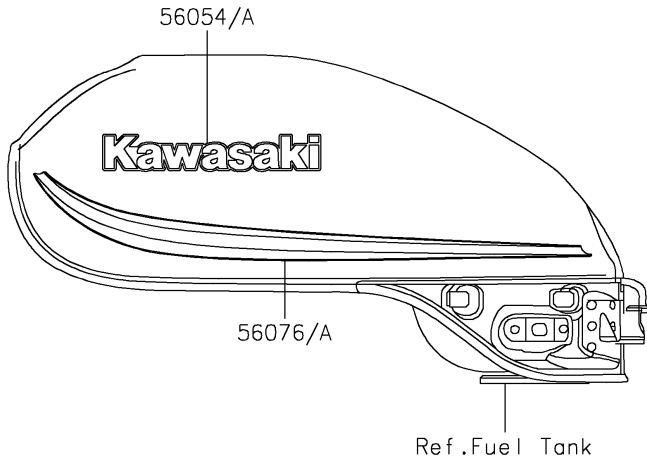

# 2023 Z900RS ABS PARTS DIAGRAM

Decals(GRFNL)

F2861B

## 2023 Z900RS ABS PARTS LIST

Decals(GRFNL)

ITEM NAME	PART NUMBER	QUANTITY
MARK,FUEL TANK,LH,KAWASAKI,3D (Ref # 56054)	56054-2282	1
MARK,FUEL TANK,RH,KAWASAKI,3D (Ref # 56054A)	56054-2283	1
MARK,SIDE COVER,LH,Z900RS,3D (Ref # 56054B)	56054-2284	1
MARK,SIDE COVER,RH,Z900RS,3D (Ref # 56054C)	56054-2285	1
MARK,GENERATOR COVER (Ref # 56054D)	56054-2379	1
MARK,PULSAR COVER (Ref # 56054E)	56054-2380	1
PATTERN,FUEL TANK,LH (Ref # 56076)	56076-7574	1
PATTERN,FUEL TANK,RH (Ref # 56076A)	56076-7575	1