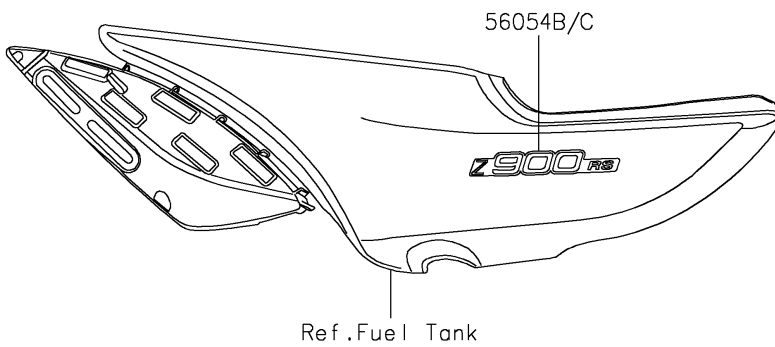

# 2023 Z900RS ABS PARTS DIAGRAM

Decals(GRFNL)

F2861B

## 2023 Z900RS ABS PARTS LIST

Decals(GRFNL)

ITEM NAME	PART NUMBER	QUANTITY
MARK,FUEL TANK,LH,KAWASAKI,3D (Ref # 56054)	56054-2282	1
MARK,FUEL TANK,RH,KAWASAKI,3D (Ref # 56054A)	56054-2283	1
MARK,SIDE COVER,LH,Z900RS,3D (Ref # 56054B)	56054-2284	1
MARK,SIDE COVER,RH,Z900RS,3D (Ref # 56054C)	56054-2285	1
MARK,GENERATOR COVER (Ref # 56054D)	56054-2379	1
MARK,PULSAR COVER (Ref # 56054E)	56054-2380	1
PATTERN,FUEL TANK,LH (Ref # 56076)	56076-7574	1
PATTERN,FUEL TANK,RH (Ref # 56076A)	56076-7575	1