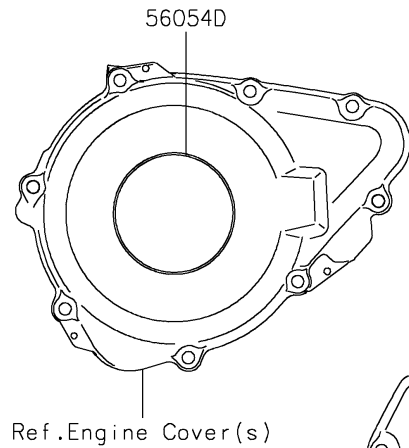

# 2023 Z900RS ABS PARTS DIAGRAM

Decals(GRFNL)

F2861B

## 2023 Z900RS ABS PARTS LIST

Decals(GRFNL)

ITEM NAME	PART NUMBER	QUANTITY
MARK,FUEL TANK,LH,KAWASAKI,3D (Ref # 56054)	56054-2282	1
MARK,FUEL TANK,RH,KAWASAKI,3D (Ref # 56054A)	56054-2283	1
MARK,SIDE COVER,LH,Z900RS,3D (Ref # 56054B)	56054-2284	1
MARK,SIDE COVER,RH,Z900RS,3D (Ref # 56054C)	56054-2285	1
MARK,GENERATOR COVER (Ref # 56054D)	56054-2379	1
MARK,PULSAR COVER (Ref # 56054E)	56054-2380	1
PATTERN,FUEL TANK,LH (Ref # 56076)	56076-7574	1
PATTERN,FUEL TANK,RH (Ref # 56076A)	56076-7575	1