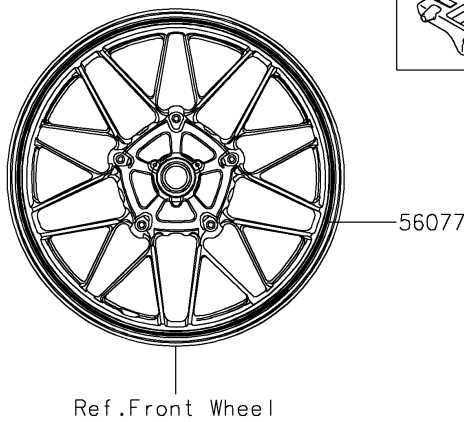

2023 Z900RS PARTS DIAGRAM

Decals(CRFBN)

F2861C

2023 Z900RS PARTS LIST

Decals(GRFBN)

ITEM NAME	PART NUMBER	QUANTITY
MARK,FUEL TANK,LH,KAWASAKI,3D (Ref # 56054)	56054-2282	1
MARK,FUEL TANK,RH,KAWASAKI,3D (Ref # 56054A)	56054-2283	1
MARK,SIDE COVER,LH,Z900RS,3D (Ref # 56054B)	56054-2284	1
MARK,SIDE COVER,RH,Z900RS,3D (Ref # 56054C)	56054-2285	1
MARK,GENERATOR COVER (Ref # 56054D)	56054-2379	1
MARK,PULSAR COVER (Ref # 56054E)	56054-2380	1
PATTERN,WHEEL,SILVER,6X1400 (Ref # 56077)	56077-0975	4
RIM STRIPE APPLICATOR (Ref # 57001)	57001-1752	AR