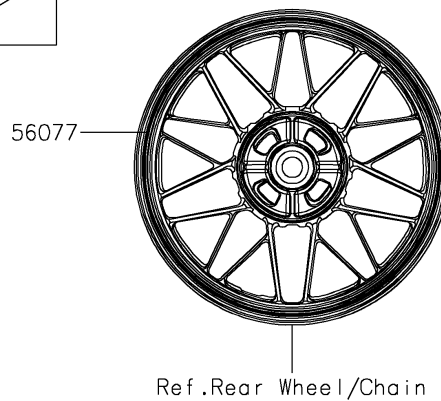

2023 Z900RS PARTS DIAGRAM

Decals(CRFBN)

F2861C

2023 Z900RS PARTS LIST

Decals(GRFBN)

ITEM NAME	PART NUMBER	QUANTITY
MARK,FUEL TANK,LH,KAWASAKI,3D (Ref # 56054)	56054-2282	1
MARK,FUEL TANK,RH,KAWASAKI,3D (Ref # 56054A)	56054-2283	1
MARK,SIDE COVER,LH,Z900RS,3D (Ref # 56054B)	56054-2284	1
MARK,SIDE COVER,RH,Z900RS,3D (Ref # 56054C)	56054-2285	1
MARK,GENERATOR COVER (Ref # 56054D)	56054-2379	1
MARK,PULSAR COVER (Ref # 56054E)	56054-2380	1
PATTERN,WHEEL,SILVER,6X1400 (Ref # 56077)	56077-0975	4
RIM STRIPE APPLICATOR (Ref # 57001)	57001-1752	AR