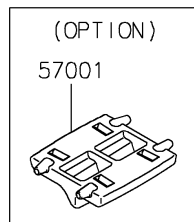

2023 Z900RS PARTS DIAGRAM

Decals(CRFBN)

F2861C

2023 Z900RS PARTS LIST

Decals(GRFBN)

ITEM NAME	PART NUMBER	QUANTITY
MARK,FUEL TANK,LH,KAWASAKI,3D (Ref # 56054)	56054-2282	1
MARK,FUEL TANK,RH,KAWASAKI,3D (Ref # 56054A)	56054-2283	1
MARK,SIDE COVER,LH,Z900RS,3D (Ref # 56054B)	56054-2284	1
MARK,SIDE COVER,RH,Z900RS,3D (Ref # 56054C)	56054-2285	1
MARK,GENERATOR COVER (Ref # 56054D)	56054-2379	1
MARK,PULSAR COVER (Ref # 56054E)	56054-2380	1
PATTERN,WHEEL,SILVER,6X1400 (Ref # 56077)	56077-0975	4
RIM STRIPE APPLICATOR (Ref # 57001)	57001-1752	AR