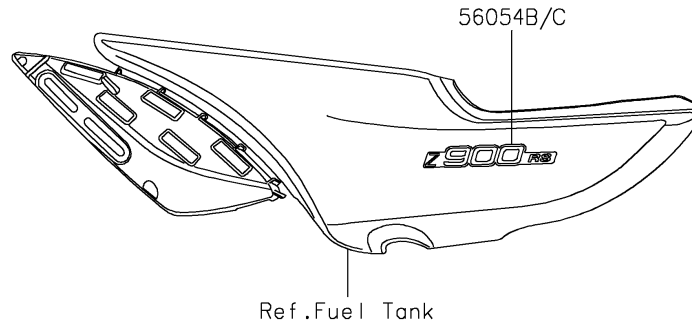

2023 Z900RS PARTS DIAGRAM

Decals(CRFBN)

F2861C

2023 Z900RS PARTS LIST

Decals(GRFBN)

ITEM NAME	PART NUMBER	QUANTITY
MARK,FUEL TANK,LH,KAWASAKI,3D (Ref # 56054)	56054-2282	1
MARK,FUEL TANK,RH,KAWASAKI,3D (Ref # 56054A)	56054-2283	1
MARK,SIDE COVER,LH,Z900RS,3D (Ref # 56054B)	56054-2284	1
MARK,SIDE COVER,RH,Z900RS,3D (Ref # 56054C)	56054-2285	1
MARK,GENERATOR COVER (Ref # 56054D)	56054-2379	1
MARK,PULSAR COVER (Ref # 56054E)	56054-2380	1
PATTERN,WHEEL,SILVER,6X1400 (Ref # 56077)	56077-0975	4
RIM STRIPE APPLICATOR (Ref # 57001)	57001-1752	AR