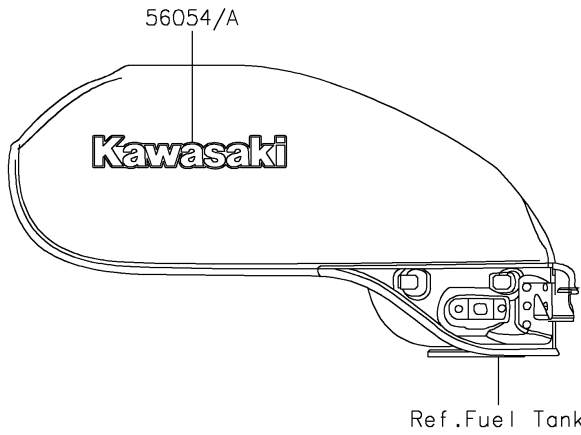

2023 Z900RS PARTS DIAGRAM

Decals(CRFBN)

F2861C

2023 Z900RS PARTS LIST

Decals(GRFBN)

ITEM NAME	PART NUMBER	QUANTITY
MARK,FUEL TANK,LH,KAWASAKI,3D (Ref # 56054)	56054-2282	1
MARK,FUEL TANK,RH,KAWASAKI,3D (Ref # 56054A)	56054-2283	1
MARK,SIDE COVER,LH,Z900RS,3D (Ref # 56054B)	56054-2284	1
MARK,SIDE COVER,RH,Z900RS,3D (Ref # 56054C)	56054-2285	1
MARK,GENERATOR COVER (Ref # 56054D)	56054-2379	1
MARK,PULSAR COVER (Ref # 56054E)	56054-2380	1
PATTERN,WHEEL,SILVER,6X1400 (Ref # 56077)	56077-0975	4
RIM STRIPE APPLICATOR (Ref # 57001)	57001-1752	AR