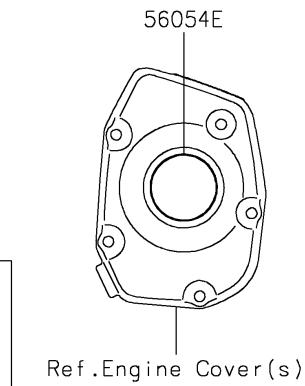

2023 Z900RS PARTS DIAGRAM

Decals(CRFBN)

F2861C

2023 Z900RS PARTS LIST

Decals(GRFBN)

ITEM NAME	PART NUMBER	QUANTITY
MARK,FUEL TANK,LH,KAWASAKI,3D (Ref # 56054)	56054-2282	1
MARK,FUEL TANK,RH,KAWASAKI,3D (Ref # 56054A)	56054-2283	1
MARK,SIDE COVER,LH,Z900RS,3D (Ref # 56054B)	56054-2284	1
MARK,SIDE COVER,RH,Z900RS,3D (Ref # 56054C)	56054-2285	1
MARK,GENERATOR COVER (Ref # 56054D)	56054-2379	1
MARK,PULSAR COVER (Ref # 56054E)	56054-2380	1
PATTERN,WHEEL,SILVER,6X1400 (Ref # 56077)	56077-0975	4
RIM STRIPE APPLICATOR (Ref # 57001)	57001-1752	AR