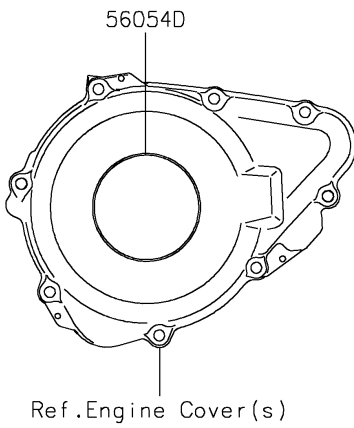

2023 Z900RS PARTS DIAGRAM

Decals(CRFBN)

F2861C

2023 Z900RS PARTS LIST

Decals(GRFBN)

ITEM NAME	PART NUMBER	QUANTITY
MARK,FUEL TANK,LH,KAWASAKI,3D (Ref # 56054)	56054-2282	1
MARK,FUEL TANK,RH,KAWASAKI,3D (Ref # 56054A)	56054-2283	1
MARK,SIDE COVER,LH,Z900RS,3D (Ref # 56054B)	56054-2284	1
MARK,SIDE COVER,RH,Z900RS,3D (Ref # 56054C)	56054-2285	1
MARK,GENERATOR COVER (Ref # 56054D)	56054-2379	1
MARK,PULSAR COVER (Ref # 56054E)	56054-2380	1
PATTERN,WHEEL,SILVER,6X1400 (Ref # 56077)	56077-0975	4
RIM STRIPE APPLICATOR (Ref # 57001)	57001-1752	AR