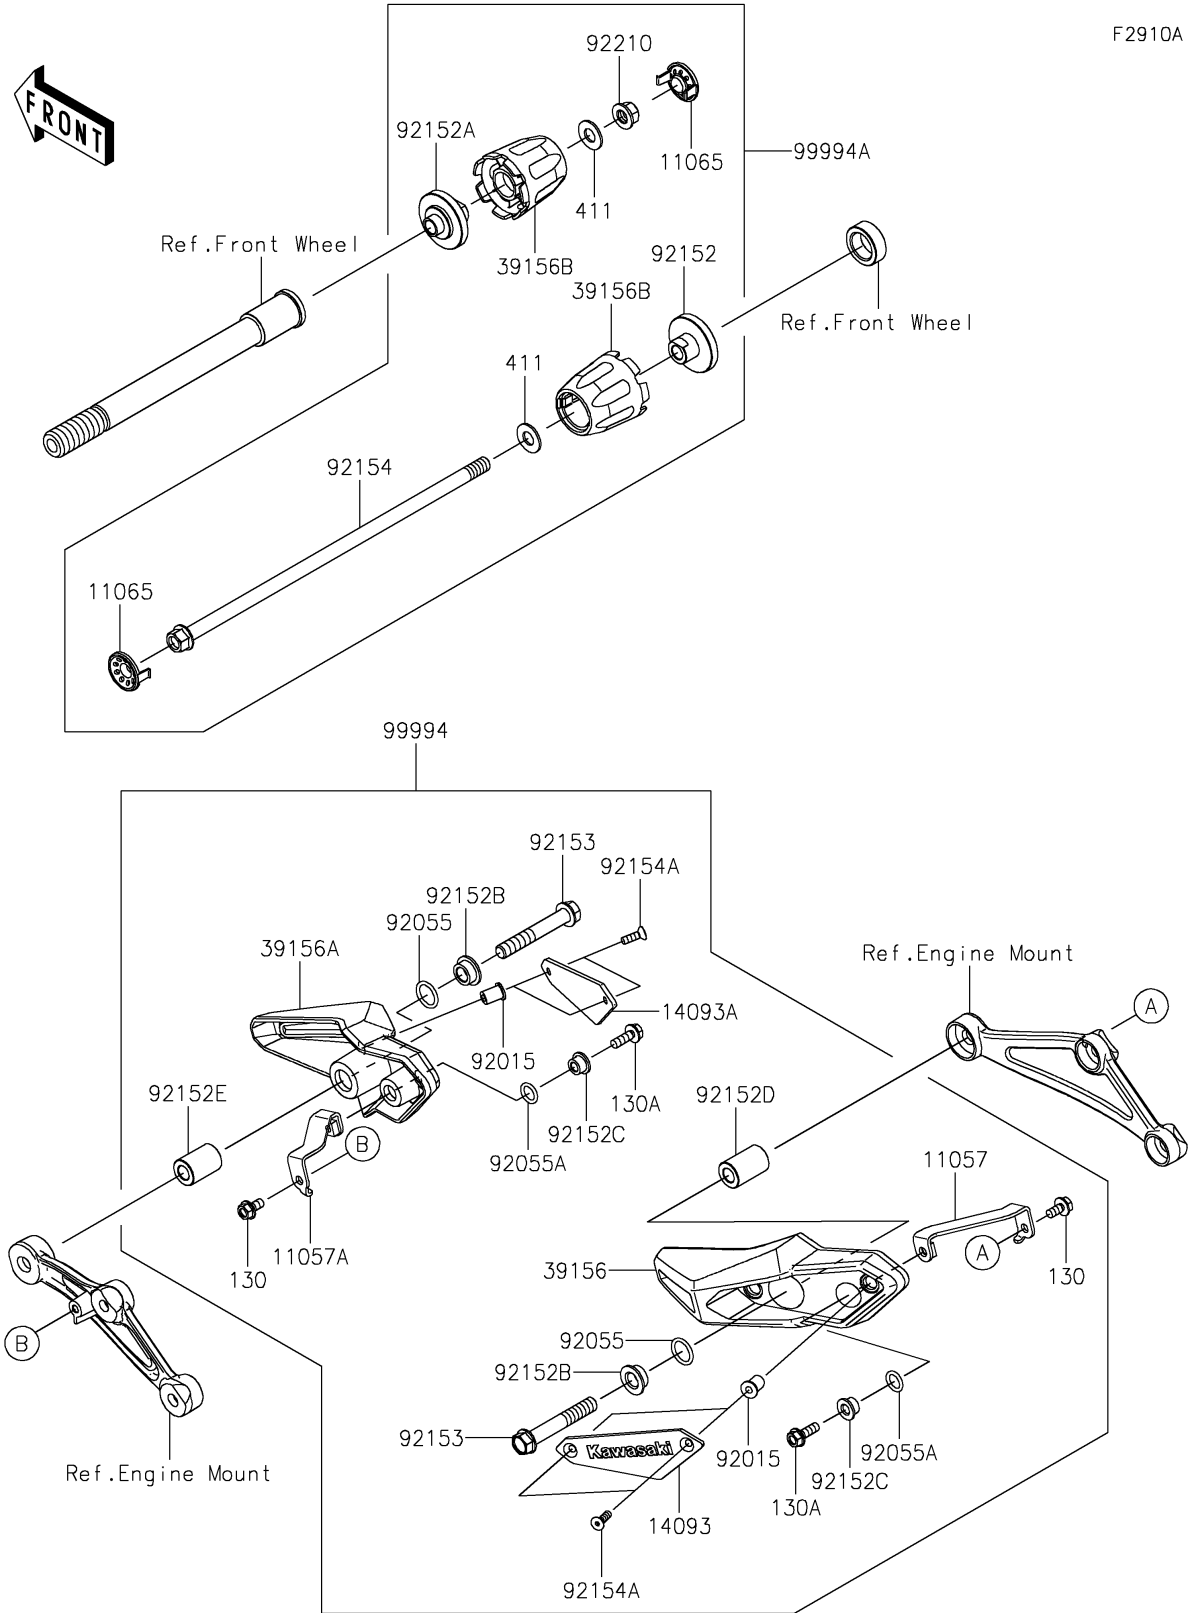

2023 Z900RS ABS PARTS DIAGRAM

Accessory(Slider)

2023 Z900RS ABS PARTS LIST

Accessory(Slider)

| ITEM NAME | PART NUMBER | QUANTITY |
|---|----------------|----------|
| BRACKET,LH (Ref # 11057) | 11057-0922 | 1 |
| BRACKET,RH (Ref # 11057A) | 11057-0923 | 1 |
| CAP,B.SILVER (Ref # 11065) | 11065-1313-54N | 2 |
| COVER,LH (Ref # 14093) | 14093-0516 | 1 |
| COVER,RH (Ref # 14093A) | 14093-0517 | 1 |
| PAD,LH (Ref # 39156) | 39156-2123 | 1 |
| PAD,RH (Ref # 39156A) | 39156-2124 | 1 |
| PAD,AXLE SLIDER (Ref # 39156B) | 39156-2212 | 2 |
| NUT,WELL,5MM (Ref # 92015) | 92015-1757 | 4 |
| RING-O,15.8X2.4 (Ref # 92055) | 92055-0884 | 2 |
| RING-O,11X2.4 (Ref # 92055A) | 92055-0885 | 2 |
| COLLAR,LH (Ref # 92152) | 92152-2272 | 1 |
| COLLAR,RH (Ref # 92152A) | 92152-2273 | 1 |
| COLLAR,10.5X22X8.1 (Ref # 92152B) | 92152-2334 | 2 |
| COLLAR,6.5X16X8.1 (Ref # 92152C) | 92152-2335 | 2 |
| COLLAR,10.5X20X30.7 (Ref # 92152D) | 92152-2435 | 1 |
| COLLAR,10.5X20X28.5 (Ref # 92152E) | 92152-2436 | 1 |
| BOLT,FLANGED,10X65 (Ref # 92153) | 92153-1931 | 2 |
| BOLT,AXLE,10X300 (Ref # 92154) | 92154-2250 | 1 |
| BOLT,SOCKET,5X16 (Ref # 92154A) | 92154-2669 | 4 |
| NUT,LOCK,FLANGED,10MM (Ref # 92210) | 92210-1139 | 1 |
| KIT-ACCESSORY,SLIDER (Ref # 99994) | 99994-1010 | 1 |
| KIT-ACCESSORY,FR AXLE SLIDER (Ref # 99994A) | 99994-1275 | 1 |
| BOLT-FLANGED,6X14 (Ref # 130) | 130CB0614 | 2 |
| BOLT-FLANGED,6X20 (Ref # 130A) | 130CB0620 | 2 |
| WASHER-PLAIN,10MM (Ref # 411) | 411AA1000 | 2 |