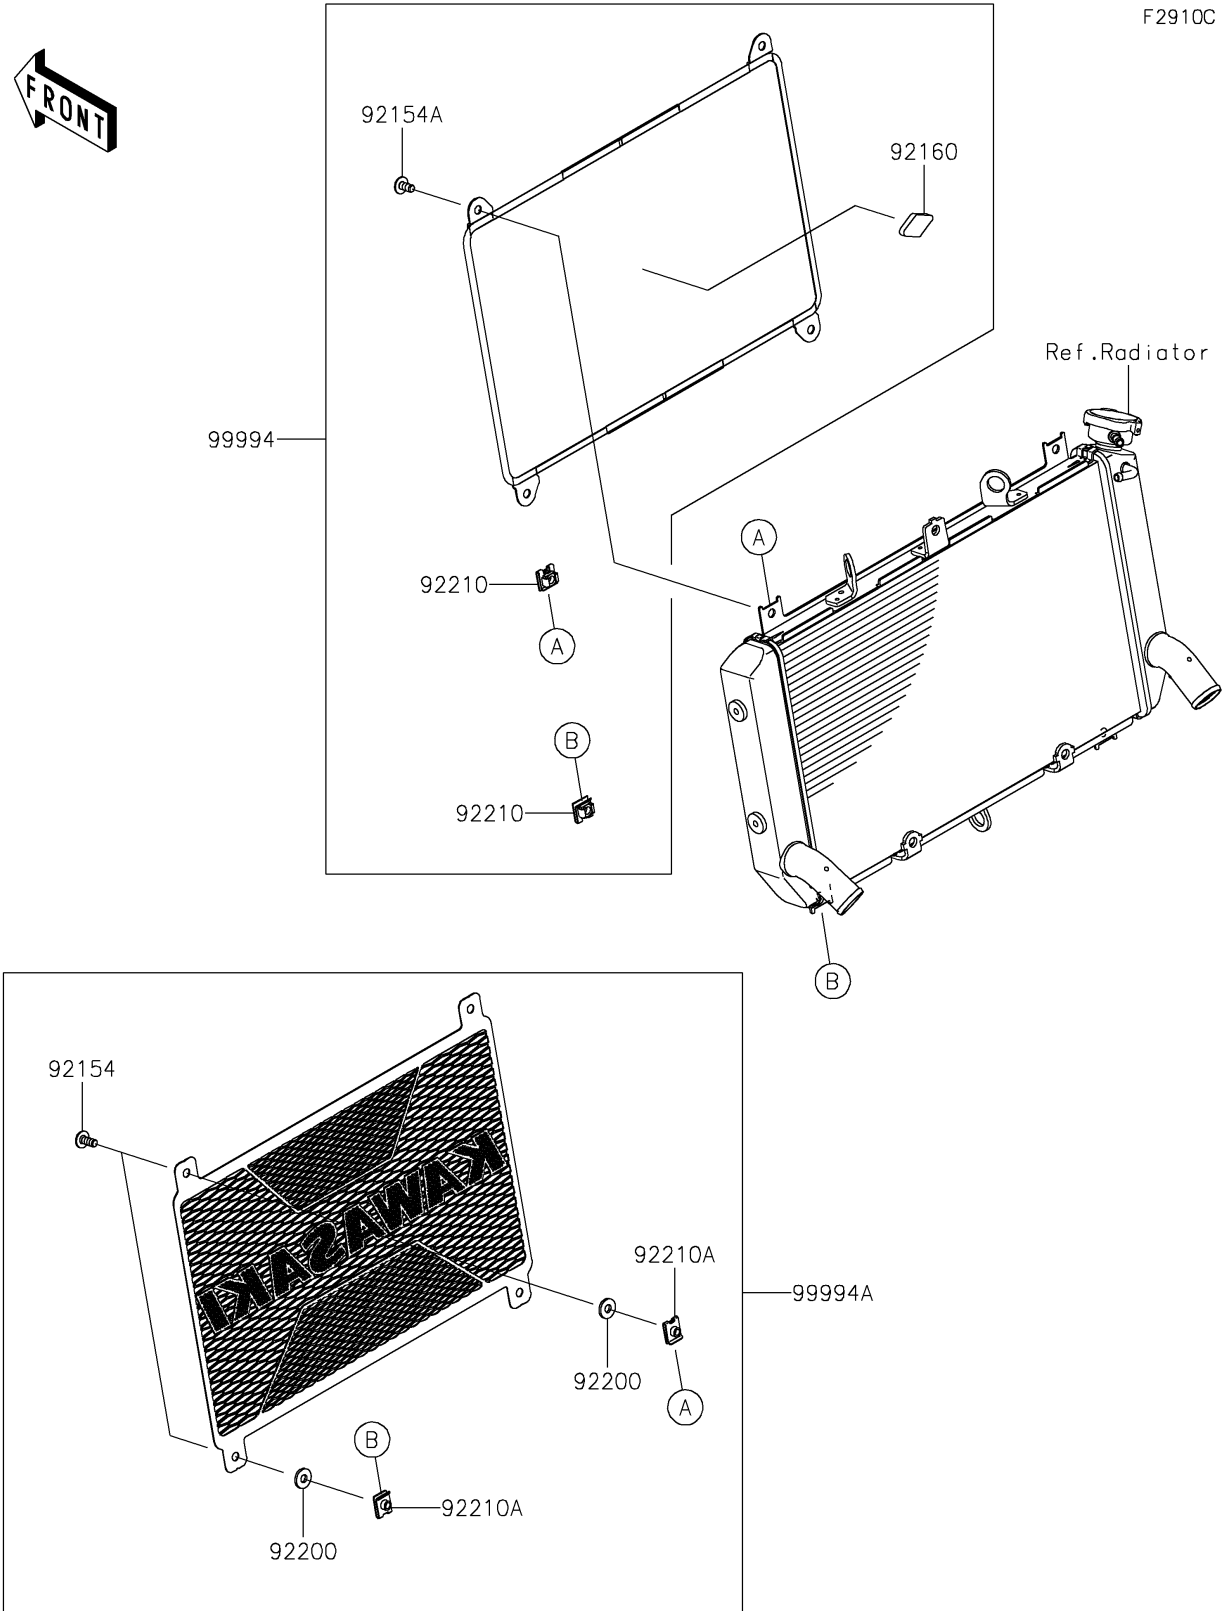

2022 Z900RS PARTS DIAGRAM

Accessory(Radiator Screen)

F2910C

2022 Z900RS PARTS LIST

Accessory(Radiator Screen)

ITEM NAME	PART NUMBER	QUANTITY
BOLT,SOCKET,6X14 (Ref # 92154)	92154-0856	4
BOLT,SOCKET,6X12 (Ref # 92154A)	92154-4003	4
DAMPER (Ref # 92160)	92160-1863	1
WASHER,6.5X16X2 (Ref # 92200)	92200-0312	4
NUT,CLIP,6MM (Ref # 92210)	92210-0867	4
NUT (Ref # 92210A)	92210-1518	4
RADIATOR SCREEN (Ref # 99994)	99994-1455	1
RADIATOR SCREEN (Ref # 99994A)	99994-1670	1