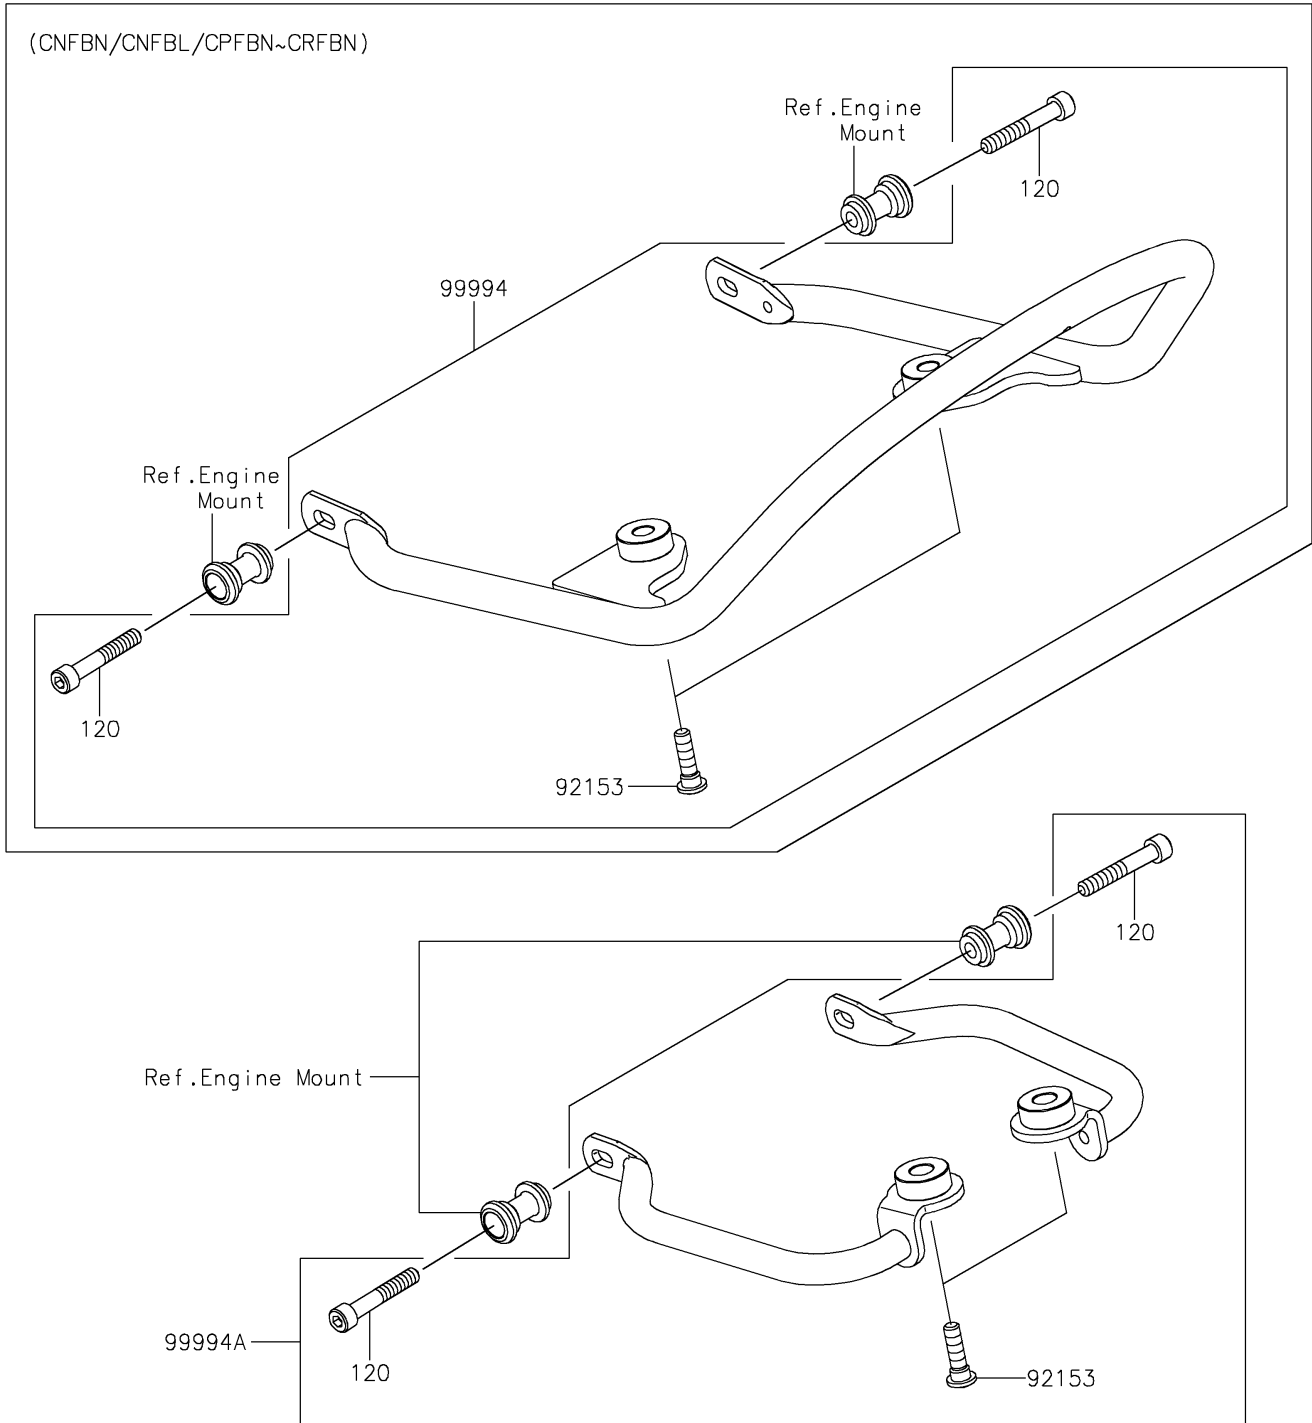

# 2022 Z900RS 50th ANNIVERSARY PARTS DIAGRAM

Accessory(Grip)

F2910E

# 2022 Z900RS 50th ANNIVERSARY PARTS LIST

Accessory(Grip)

ITEM NAME	PART NUMBER	QUANTITY
-----------	-------------	----------