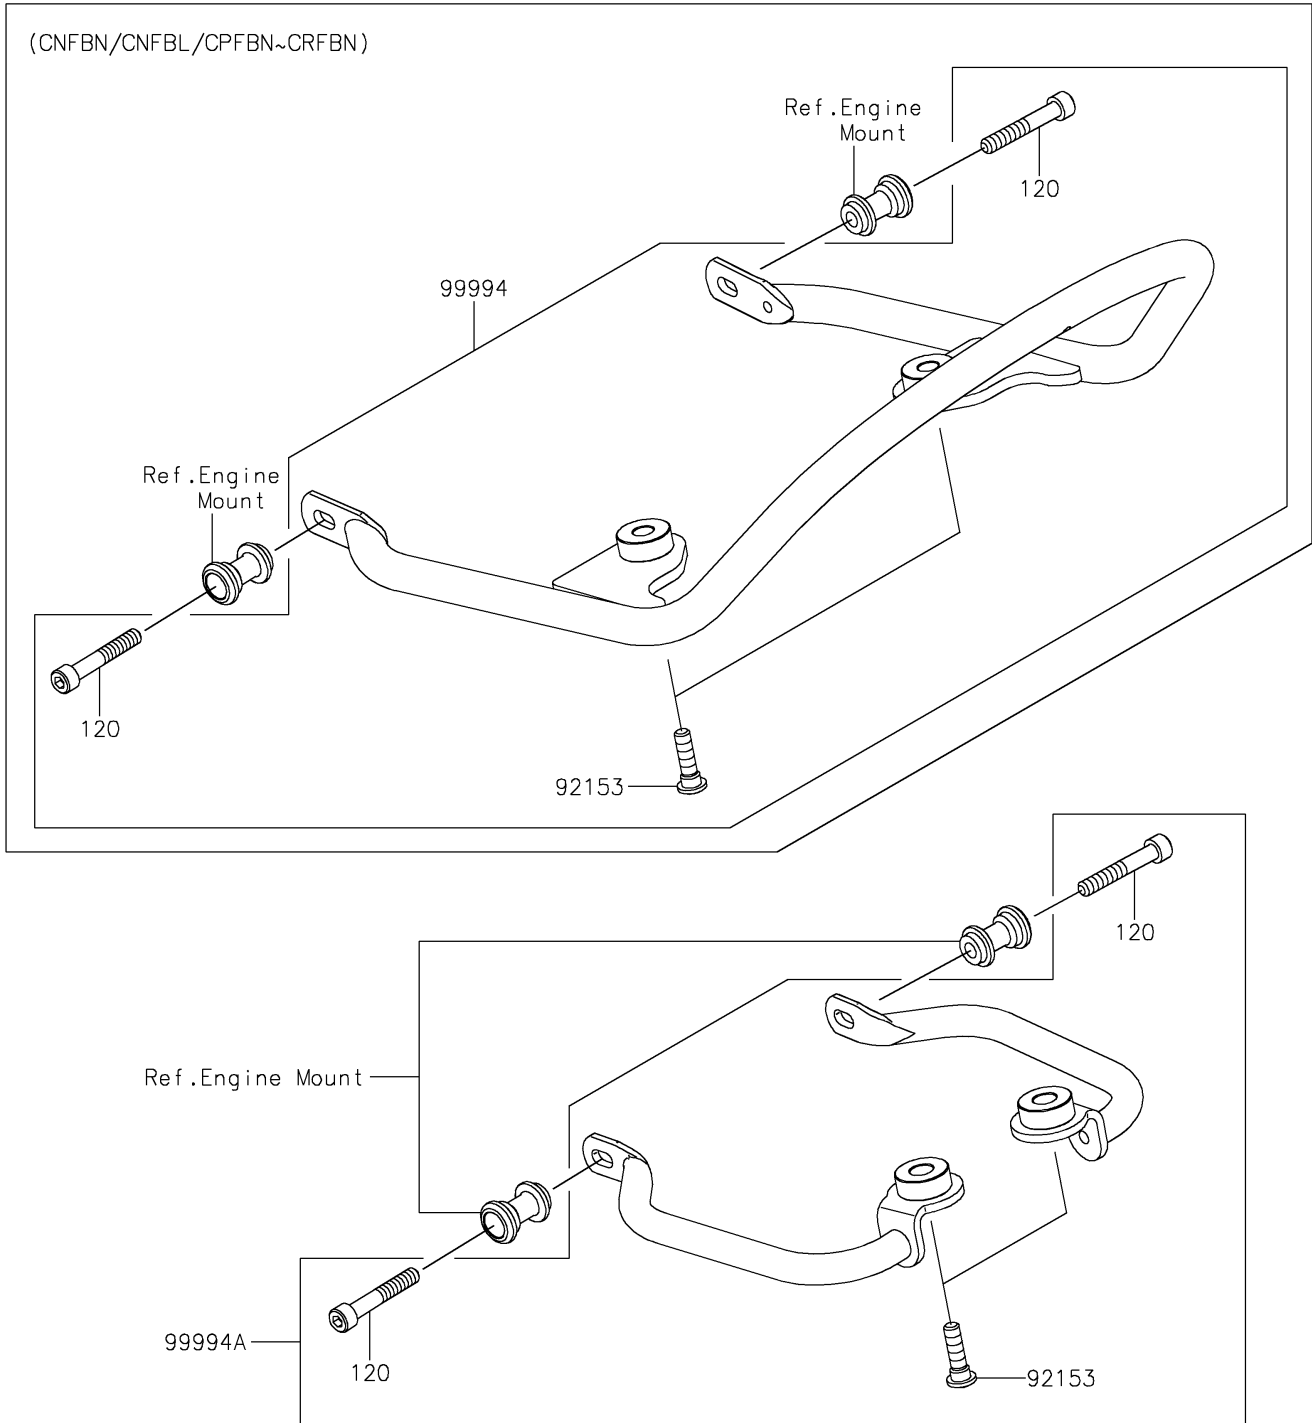

# 2022 Z900RS ABS PARTS DIAGRAM

Accessory(Grip)

F2910E

## 2022 Z900RS ABS PARTS LIST

Accessory(Grip)

ITEM NAME	PART NUMBER	QUANTITY
BOLT,SOCKET,8X30 (Ref # 92153)	92153-1624	2
KIT-ACCESSORY,GRAB BAR (Ref # 99994)	99994-1936	1
KIT-ACCESSORY,SIDE GRIP (Ref # 99994A)	99994-1937	1
BOLT-SOCKET (Ref # 120)	120CC0845	2