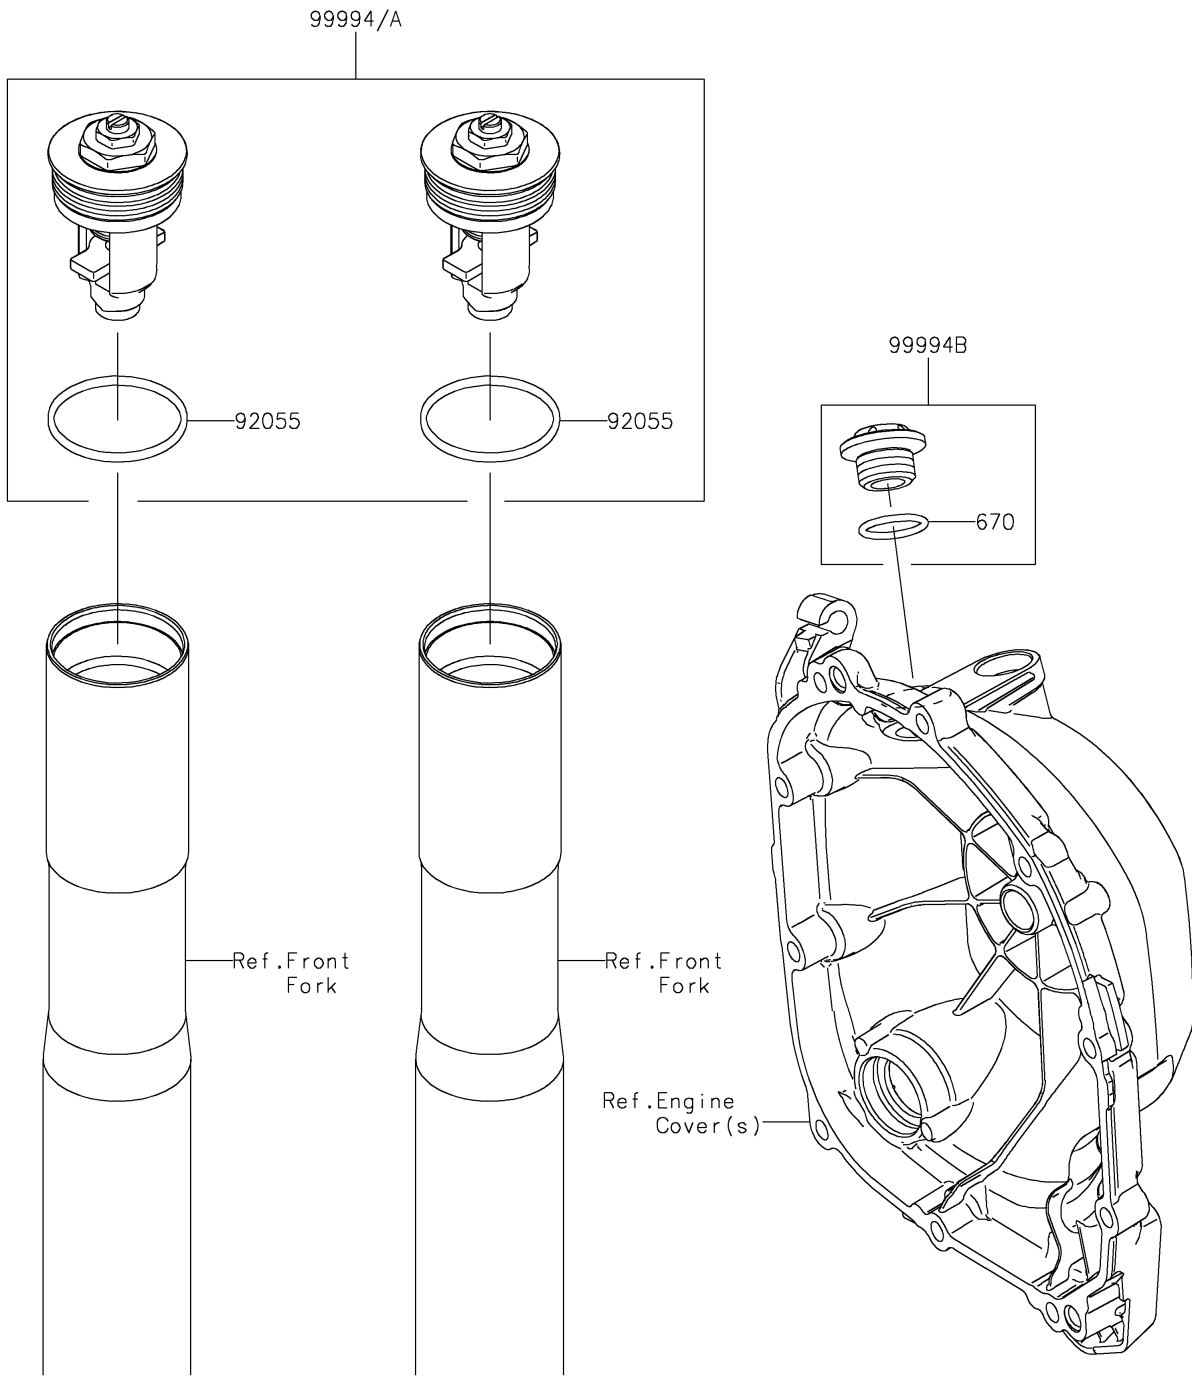

2022 Z900RS ABS PARTS DIAGRAM

Accessory(Cap)

F2910G

2022 Z900RS ABS PARTS LIST

Accessory(Cap)

ITEM NAME	PART NUMBER	QUANTITY
RING-O (Ref # 92055)	92055-0145	2
KIT-ACCESSORY,FORK CAP(BLACK) (Ref # 99994)	99994-1019	1
KIT-ACCESSORY,FORK CAP(GOLD) (Ref # 99994A)	99994-1108	1
KIT-ACC,OIL FILLER CAP,BLACK (Ref # 99994B)	99994-1229	1
O RING,20MM (Ref # 670)	670B2020	1