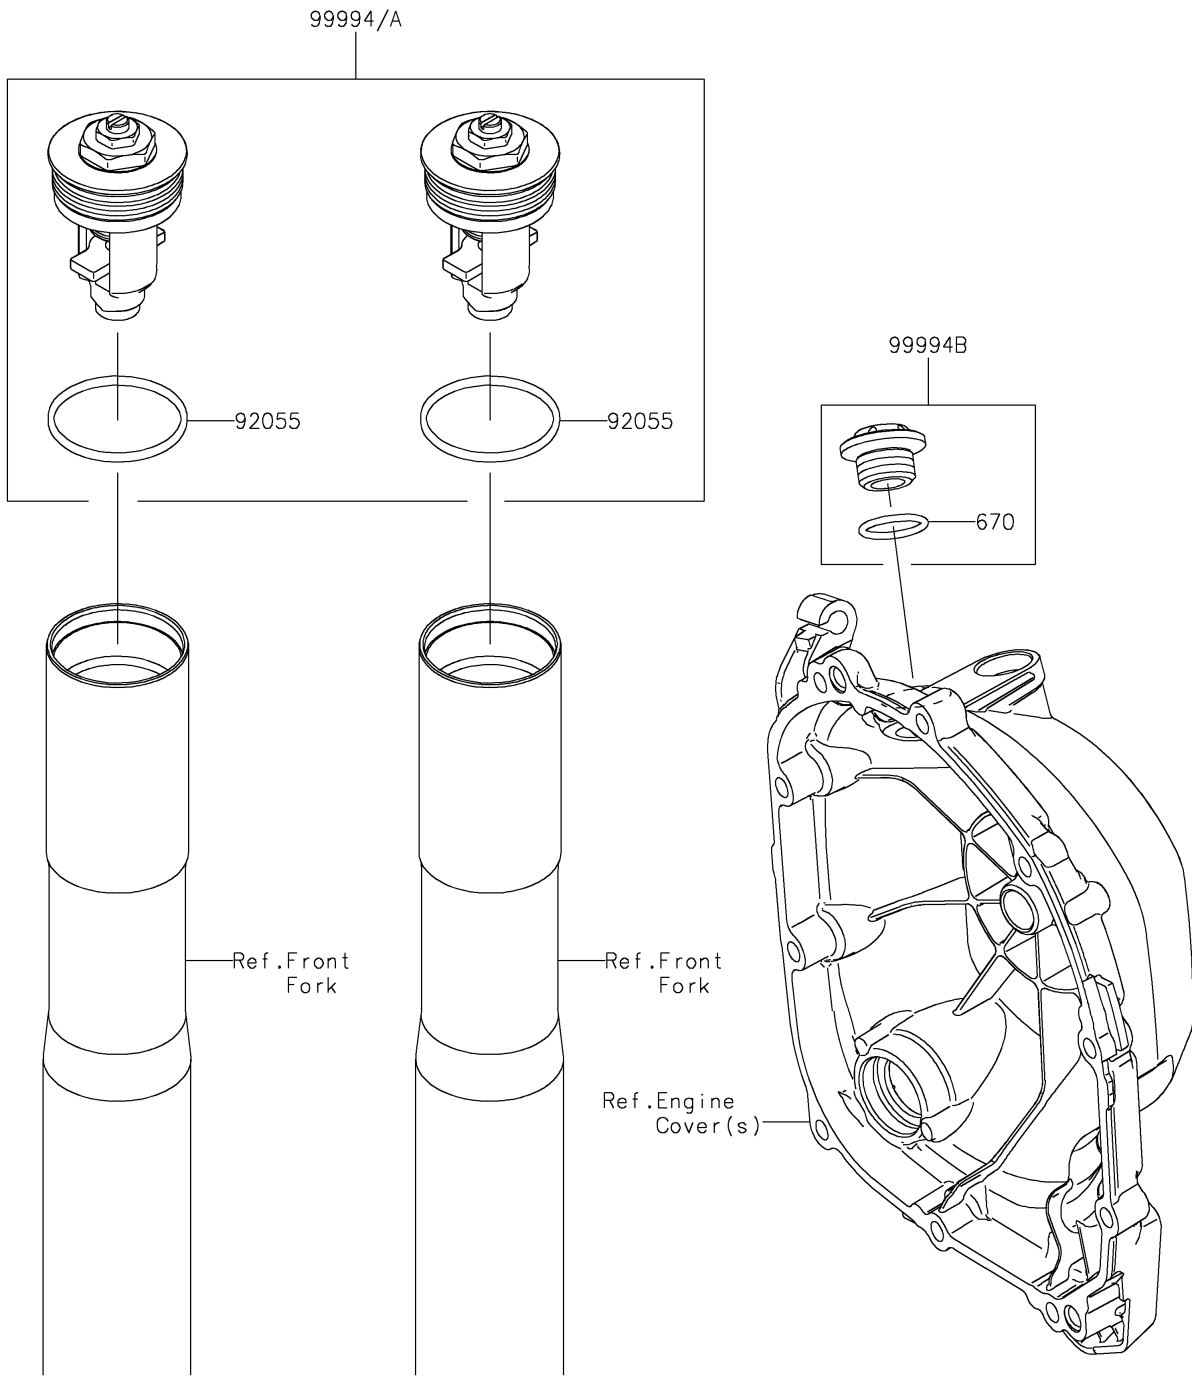

# 2023 Z900RS ABS PARTS DIAGRAM

Accessory(Cap)

F2910G

## 2023 Z900RS ABS PARTS LIST

### Accessory(Cap)

ITEM NAME	PART NUMBER	QUANTITY
RING-O (Ref # 92055)	92055-0145	2
KIT-ACCESSORY,FORK CAP(BLACK) (Ref # 99994)	99994-1019	1
KIT-ACCESSORY,FORK CAP(GOLD) (Ref # 99994A)	99994-1108	1
KIT-ACC,OIL FILLER CAP,BLACK (Ref # 99994B)	99994-1229	1
O RING,20MM (Ref # 670)	670B2020	1